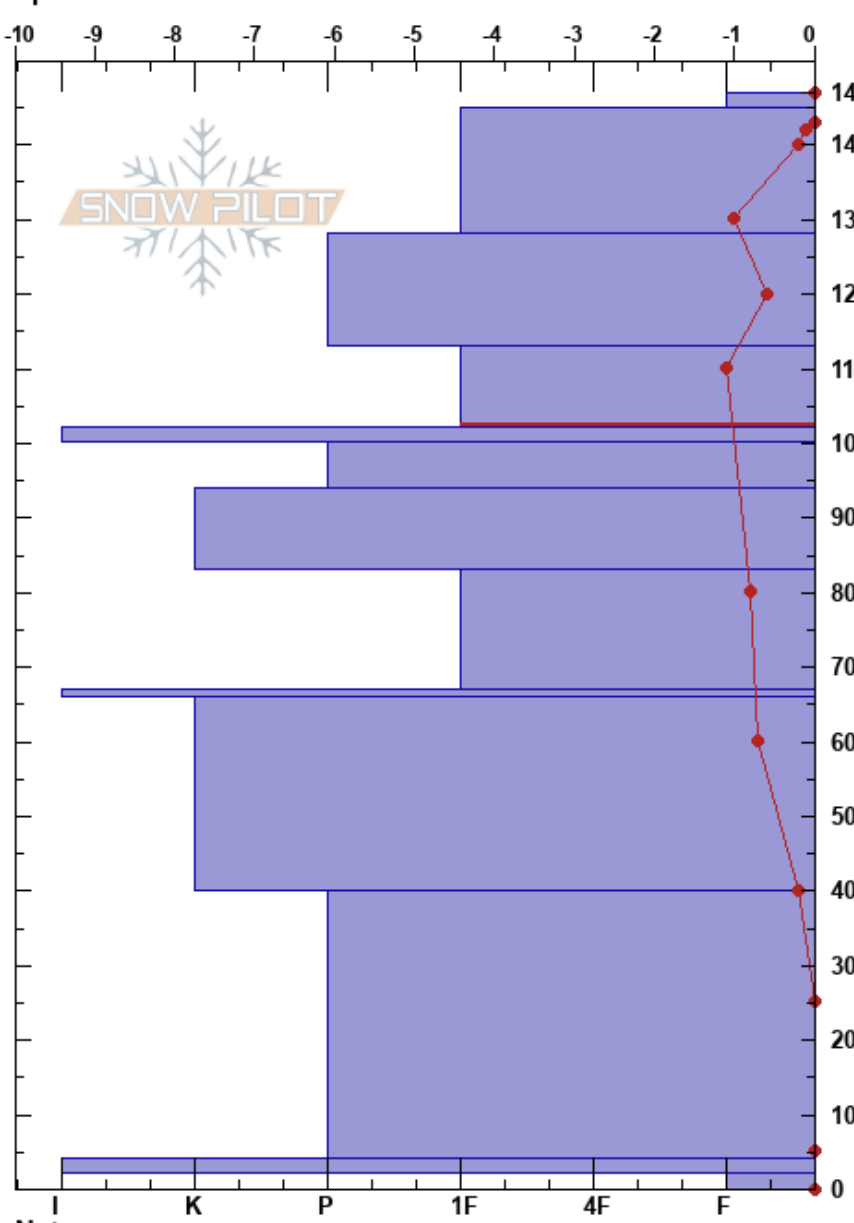

Tindfjellet
 Trollheimen
 Norway
 Elevation: 750 m
 Aspect: SE
 Specifics:

Eivind Juvik
 22/03/2018 - 12:00
 Co-ord:
 Slope Angle: 25°
 Wind Loading: no

Stability: **HS:147** **Layer Notes:**
 Air Temperature: -0.3°C **PS:2** 113-102cm:Problematic layer
 Sky Cover: X
 Precipitation: S1
 Wind: W Calm

Form	Crystal		Moisture	ρ kg/m ³	Stability tests & Layer comments
	Size				
+			M		
●	0.5		M		
●	0.5		M		
○	1		M		
■					
⊖	2		M		
⊖	2				
□ (○)	2		M		
■					
⊖	2		D		
○ (⊖)	1.5		M		
■					
□	1		M		

Notes: