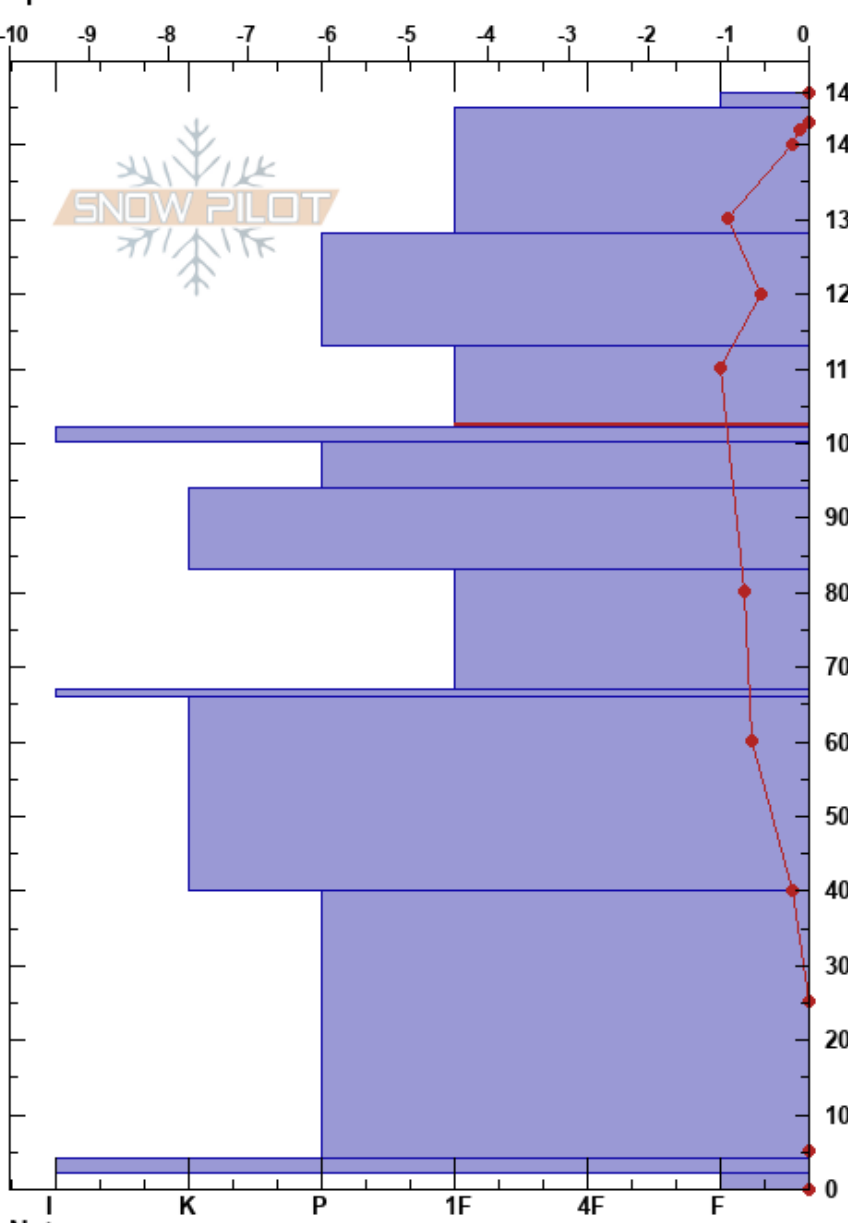

Tindfjellet
 Trollheimen
 Norway
 Elevation: 750 m
 Aspect: SE
 Specifics:

Eivind Juvik
 22/03/2018 - 12:00
 Co-ord:
 Slope Angle: 25°
 Wind Loading: no

Stability: **HS:147** **Layer Notes:**
 Air Temperature: -0.3°C **PS:2** 113-102cm:Problematic layer
 Sky Cover: X
 Precipitation: S1
 Wind: W Calm

Form	Crystal		ρ kg/m ³	Stability tests & Layer comments
	Size	Moisture		
+		M		
●	0.5	M		
●	0.5	M		
○	1	M		
■				
⊖	2	M		
⊖	2			
□ (○)	2	M		
■				
⊖	2	D		
○ (⊖)	1.5	M		
■				
□	1	M		

Notes:

ECTX