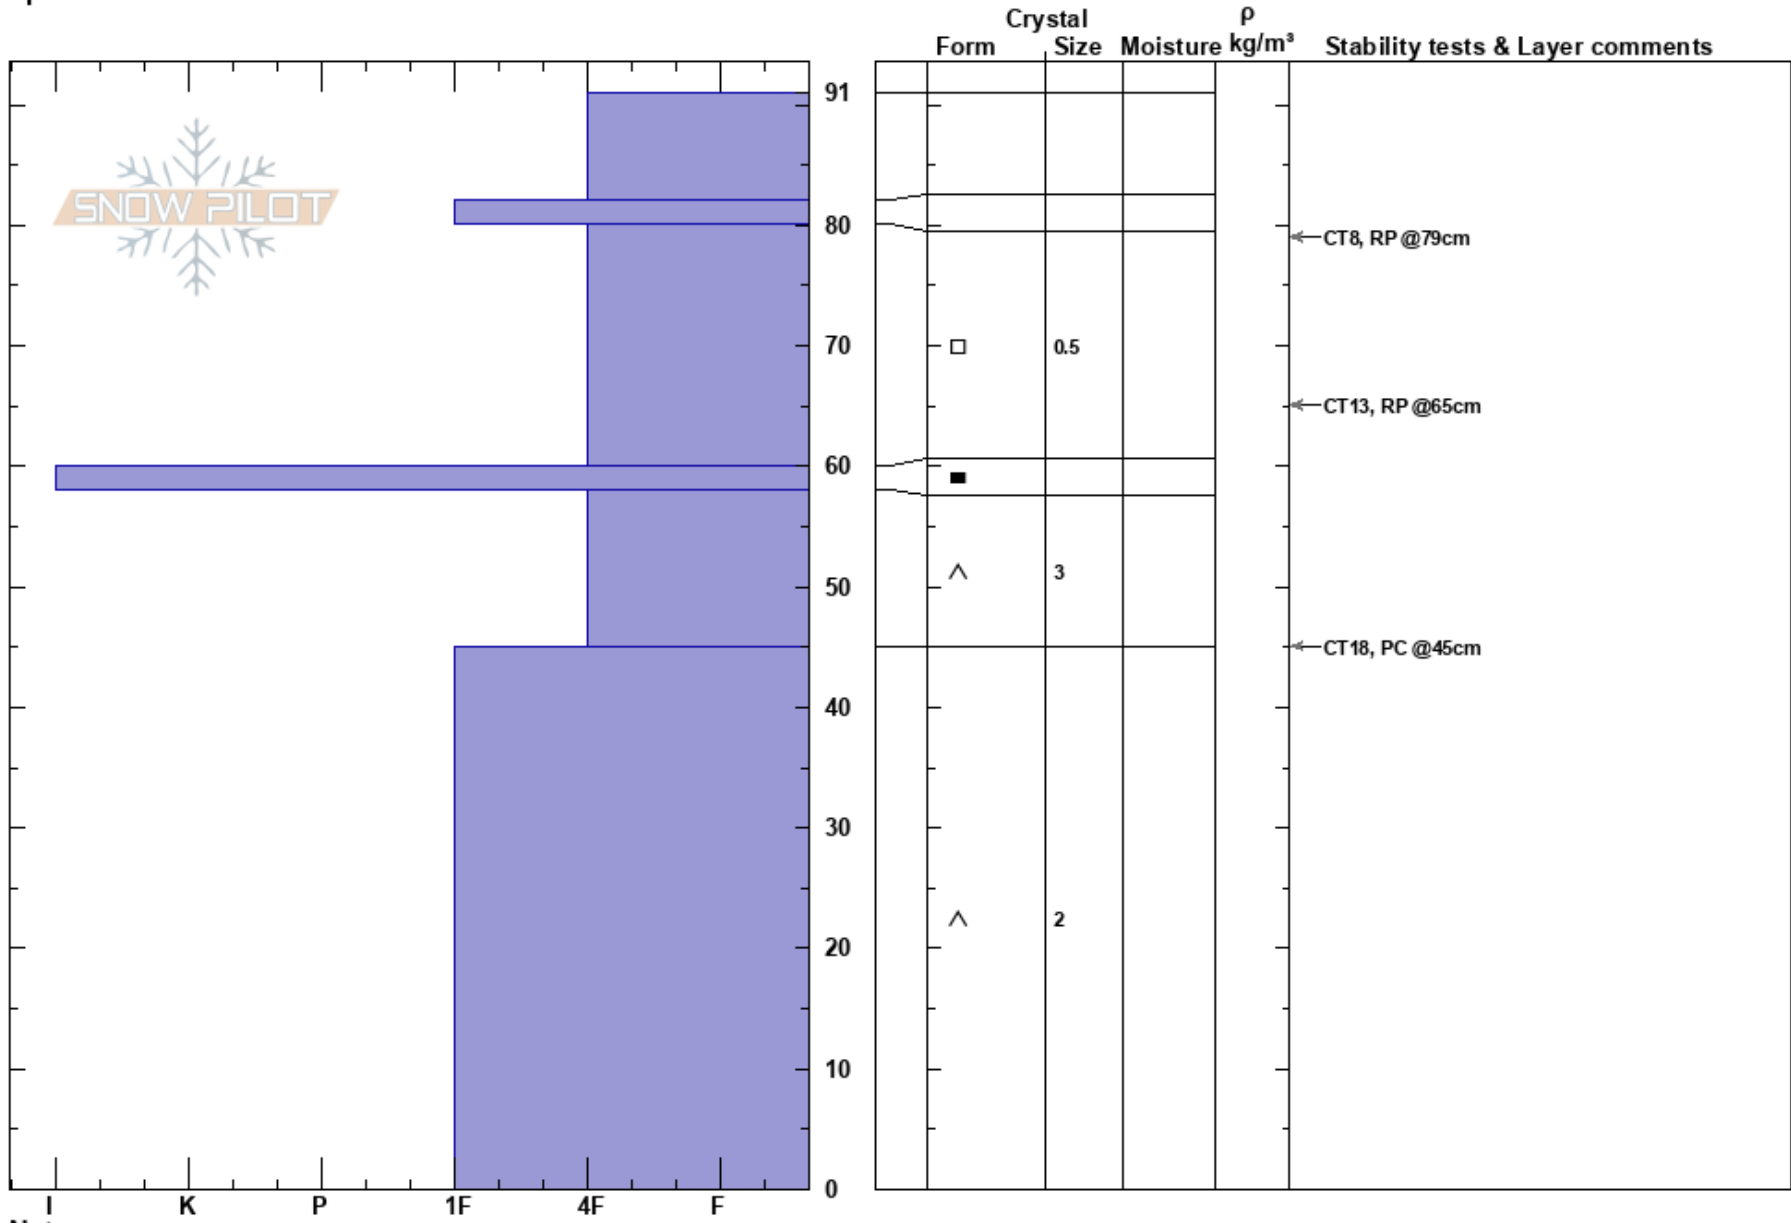

Кукисвумчорр, Луч
 Khibiny mountains
 Russia
Elevation: 500 m
Aspect: SE
Specifics:

Sergei Shestikhin
 20/03/2018 - 15:00
Co-ord: 67.66114N, 33.70396E
Slope Angle: 44°
Wind Loading:

Stability: HS:91
Air Temperature: 58-45cm:Problematic layer
Sky Cover:
Precipitation:
Wind: