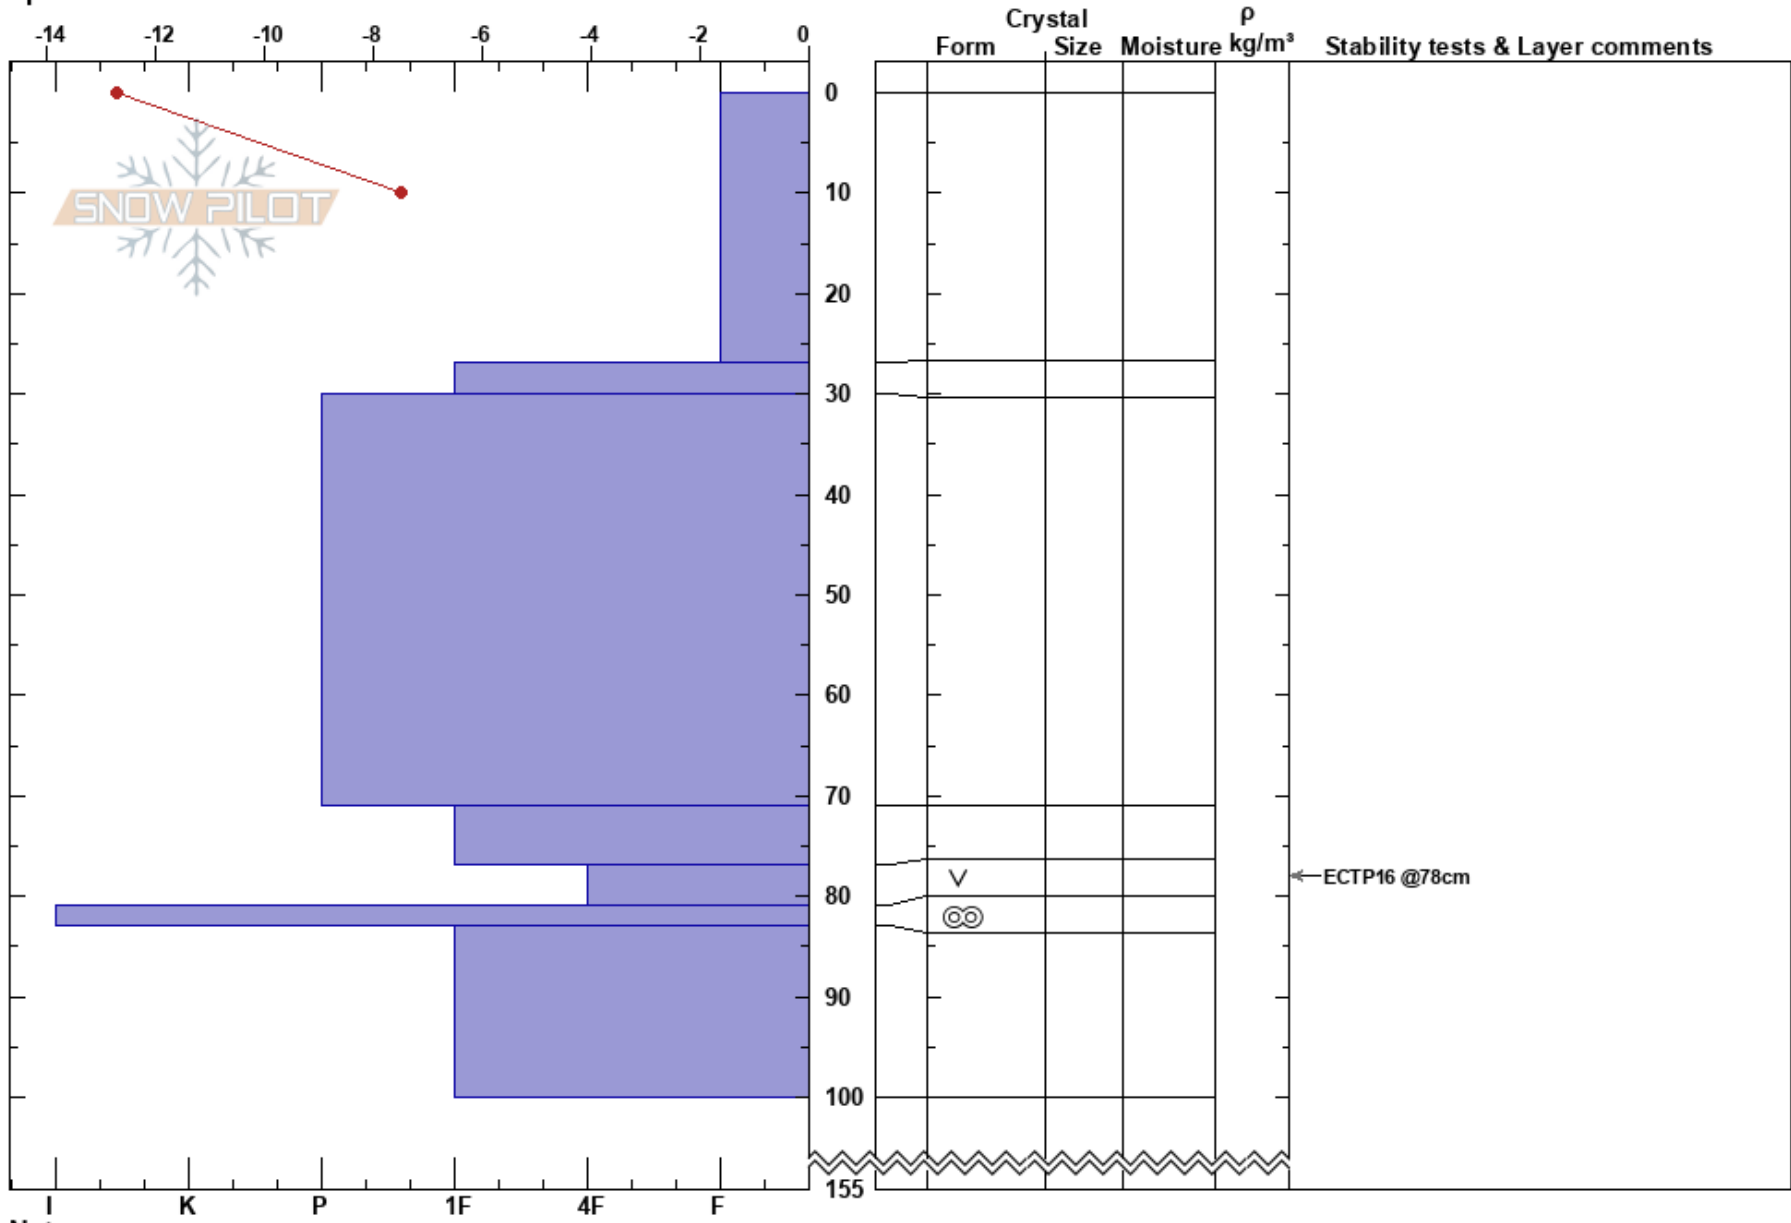

Vassi  
 Vassi  
 Sweden  
 Elevation: 729 m  
 Aspect: 50°  
 Specifics:

Christian Pettersson  
 22/03/2018 - 00:35  
 Co-ord: 34W 387475E 7591545N  
 Slope Angle: 10°  
 Wind Loading: previous

Stability:  
 Air Temperature: -5.6°C PF:40  
 Sky Cover: CLR  
 Precipitation: NO  
 Wind: Calm

HS:155 Layer Notes:

Notes: