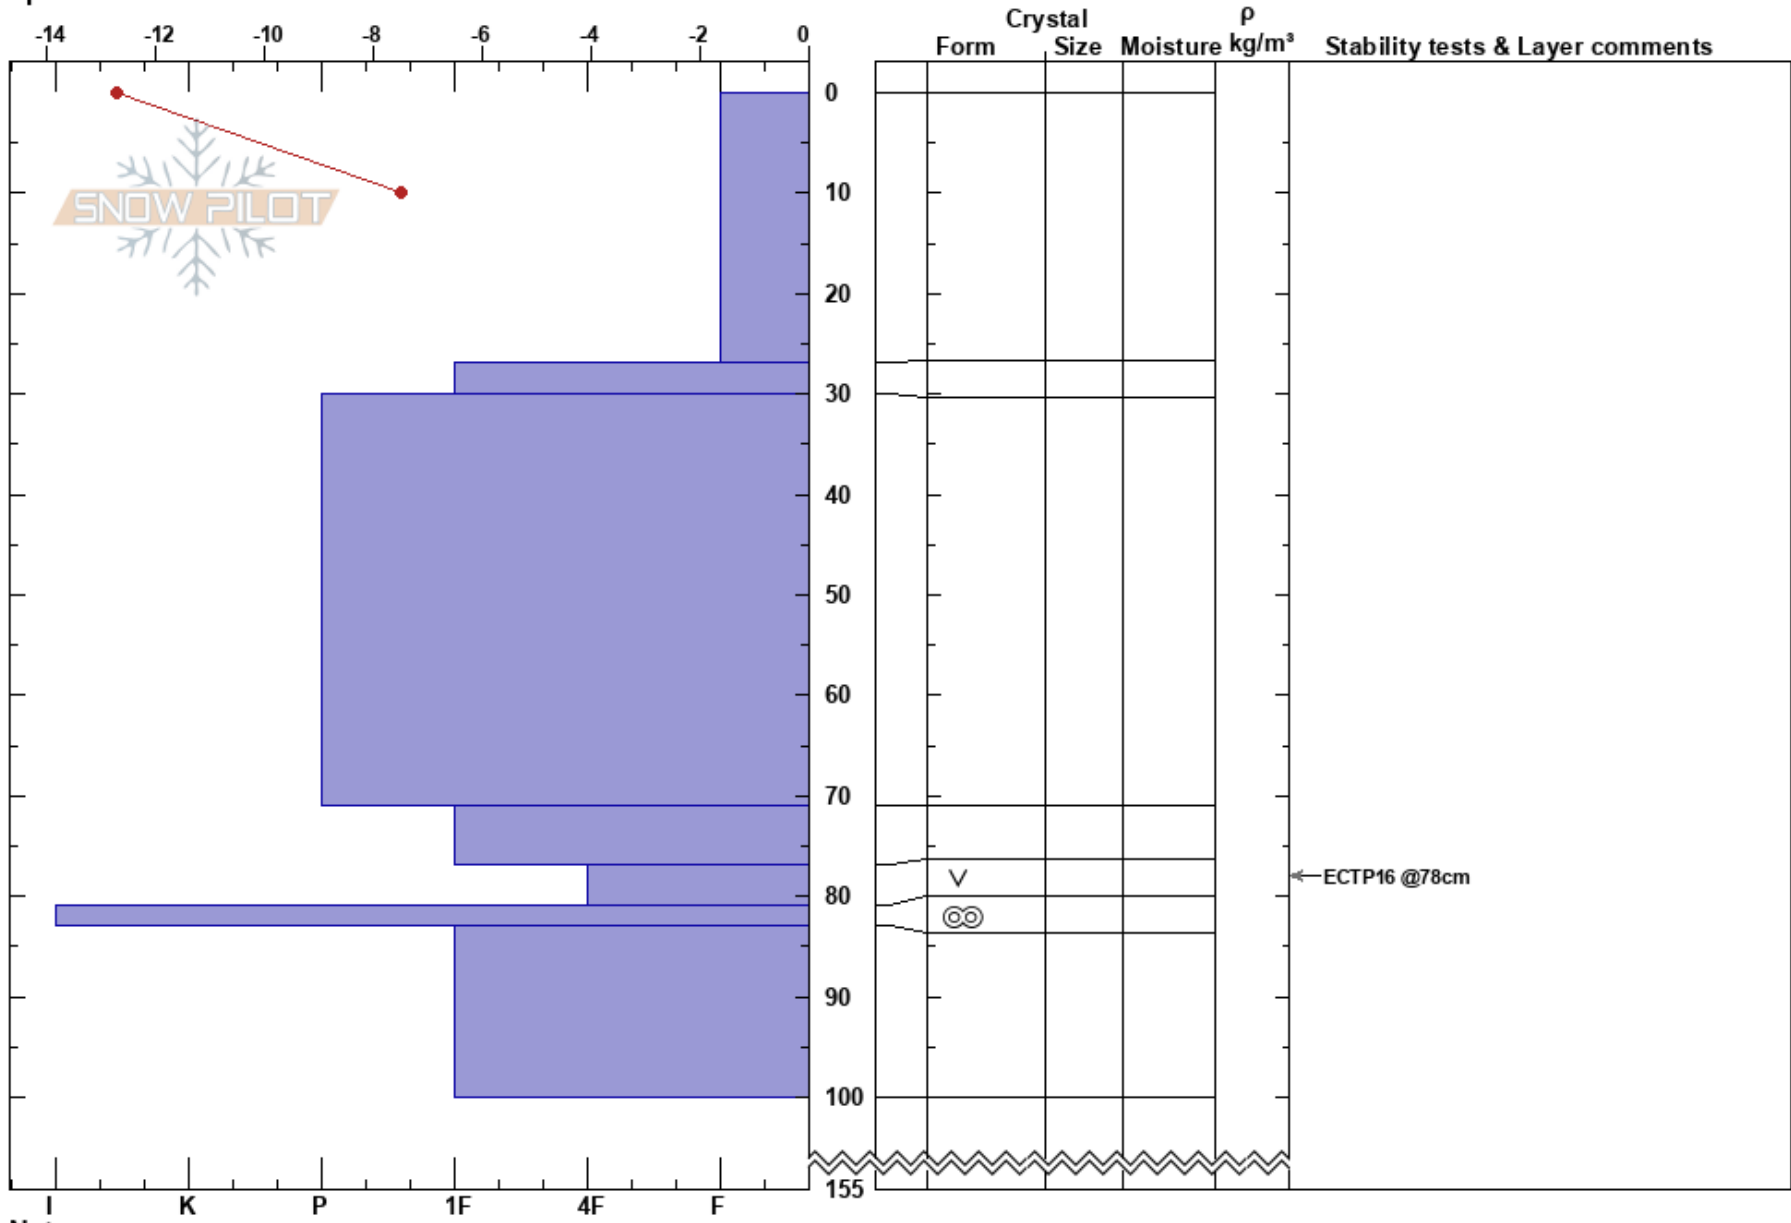

Vassi
 Vassi
 Sweden
 Elevation: 729 m
 Aspect: 50°
 Specifics:

Christian Pettersson
 22/03/2018 - 00:35
 Co-ord: 34W 387475E 7591545N
 Slope Angle: 10°
 Wind Loading: previous

Stability:
 Air Temperature: -5.6°C PF:40
 Sky Cover: CLR
 Precipitation: NO
 Wind: Calm

HS:155
 Layer Notes:

Notes: