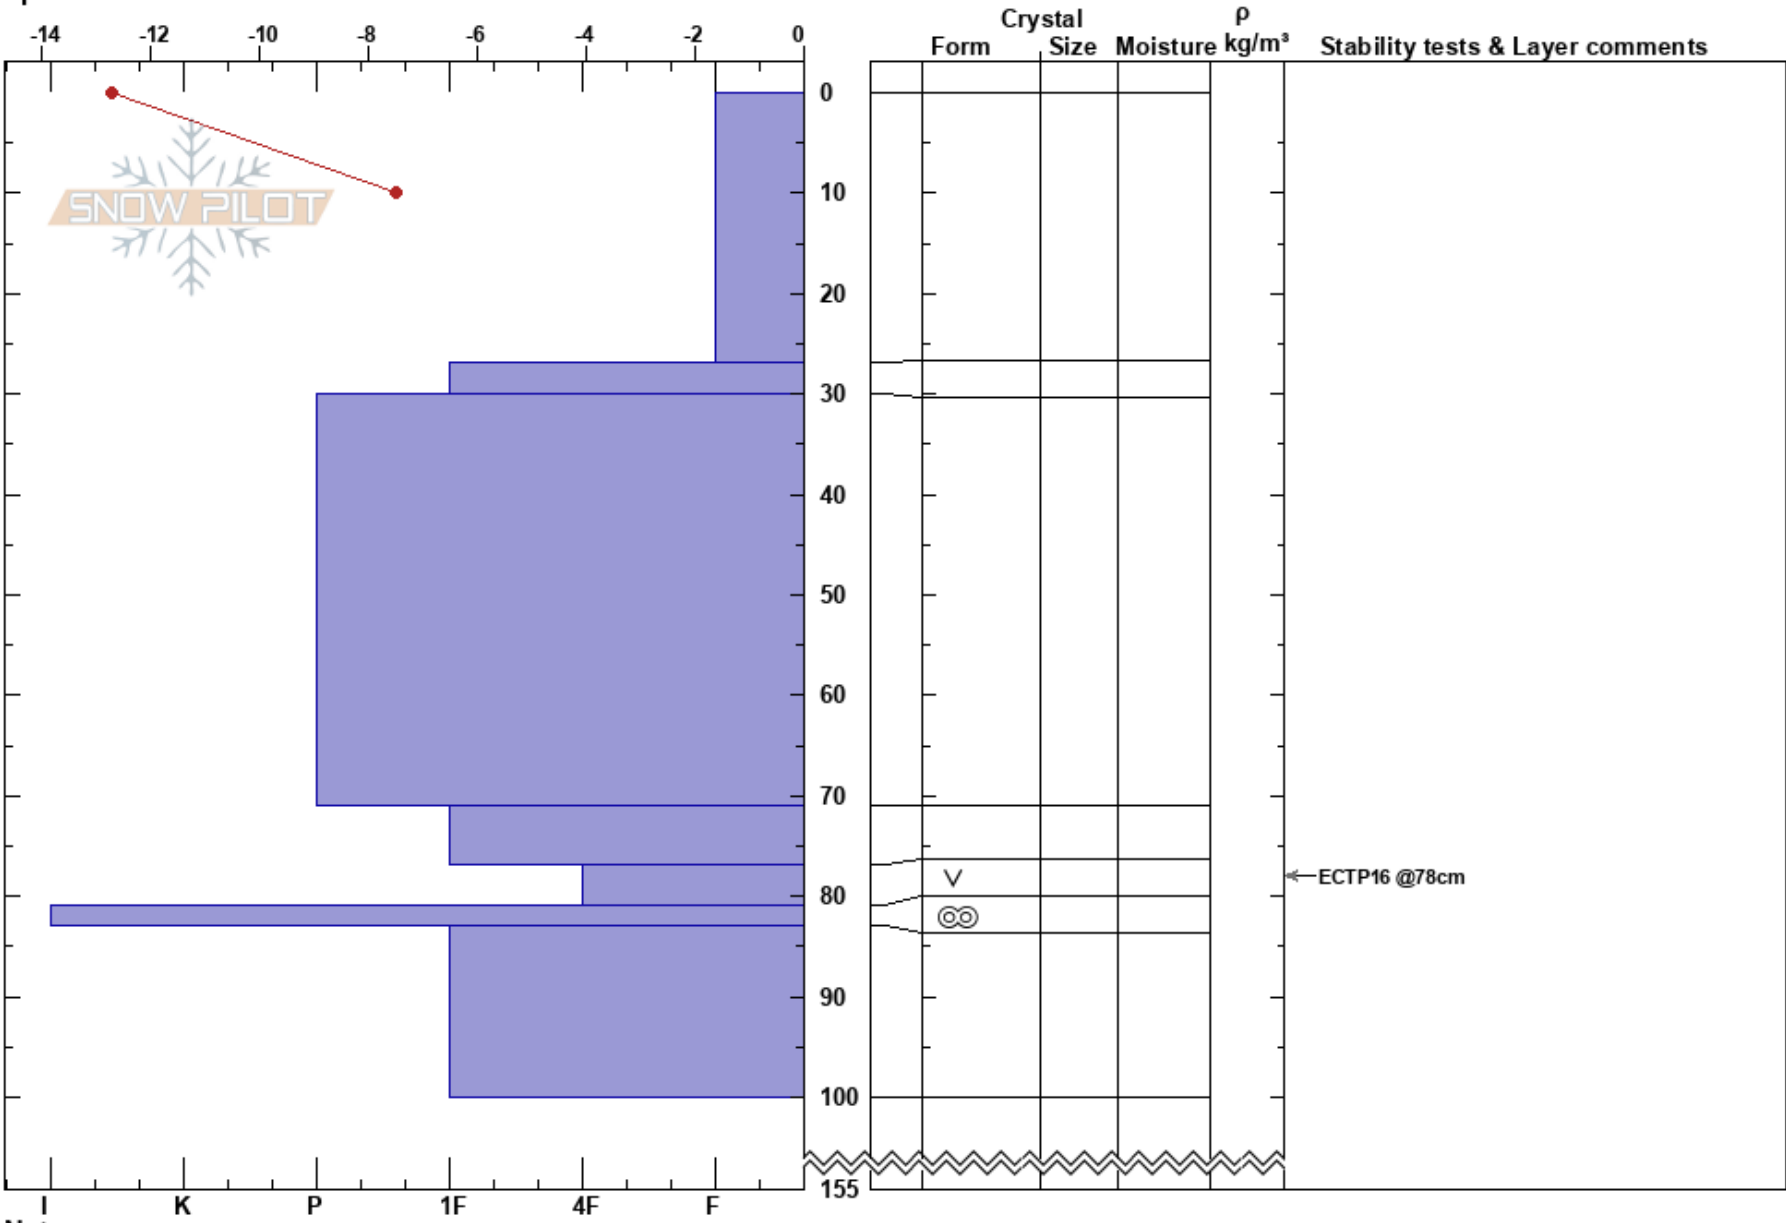

Vassi  
 Vassi  
 Sweden  
 Elevation: 729 m  
 Aspect: 50°  
 Specifics:

Christian Pettersson  
 22/03/2018 - 00:35  
 Co-ord: 34W 387475E 7591545N  
 Slope Angle: 10°  
 Wind Loading: previous

Stability:  
 Air Temperature: -5.6°C PF:40  
 Sky Cover: CLR  
 Precipitation: NO  
 Wind: Calm

HS:155 Layer Notes:

Notes: