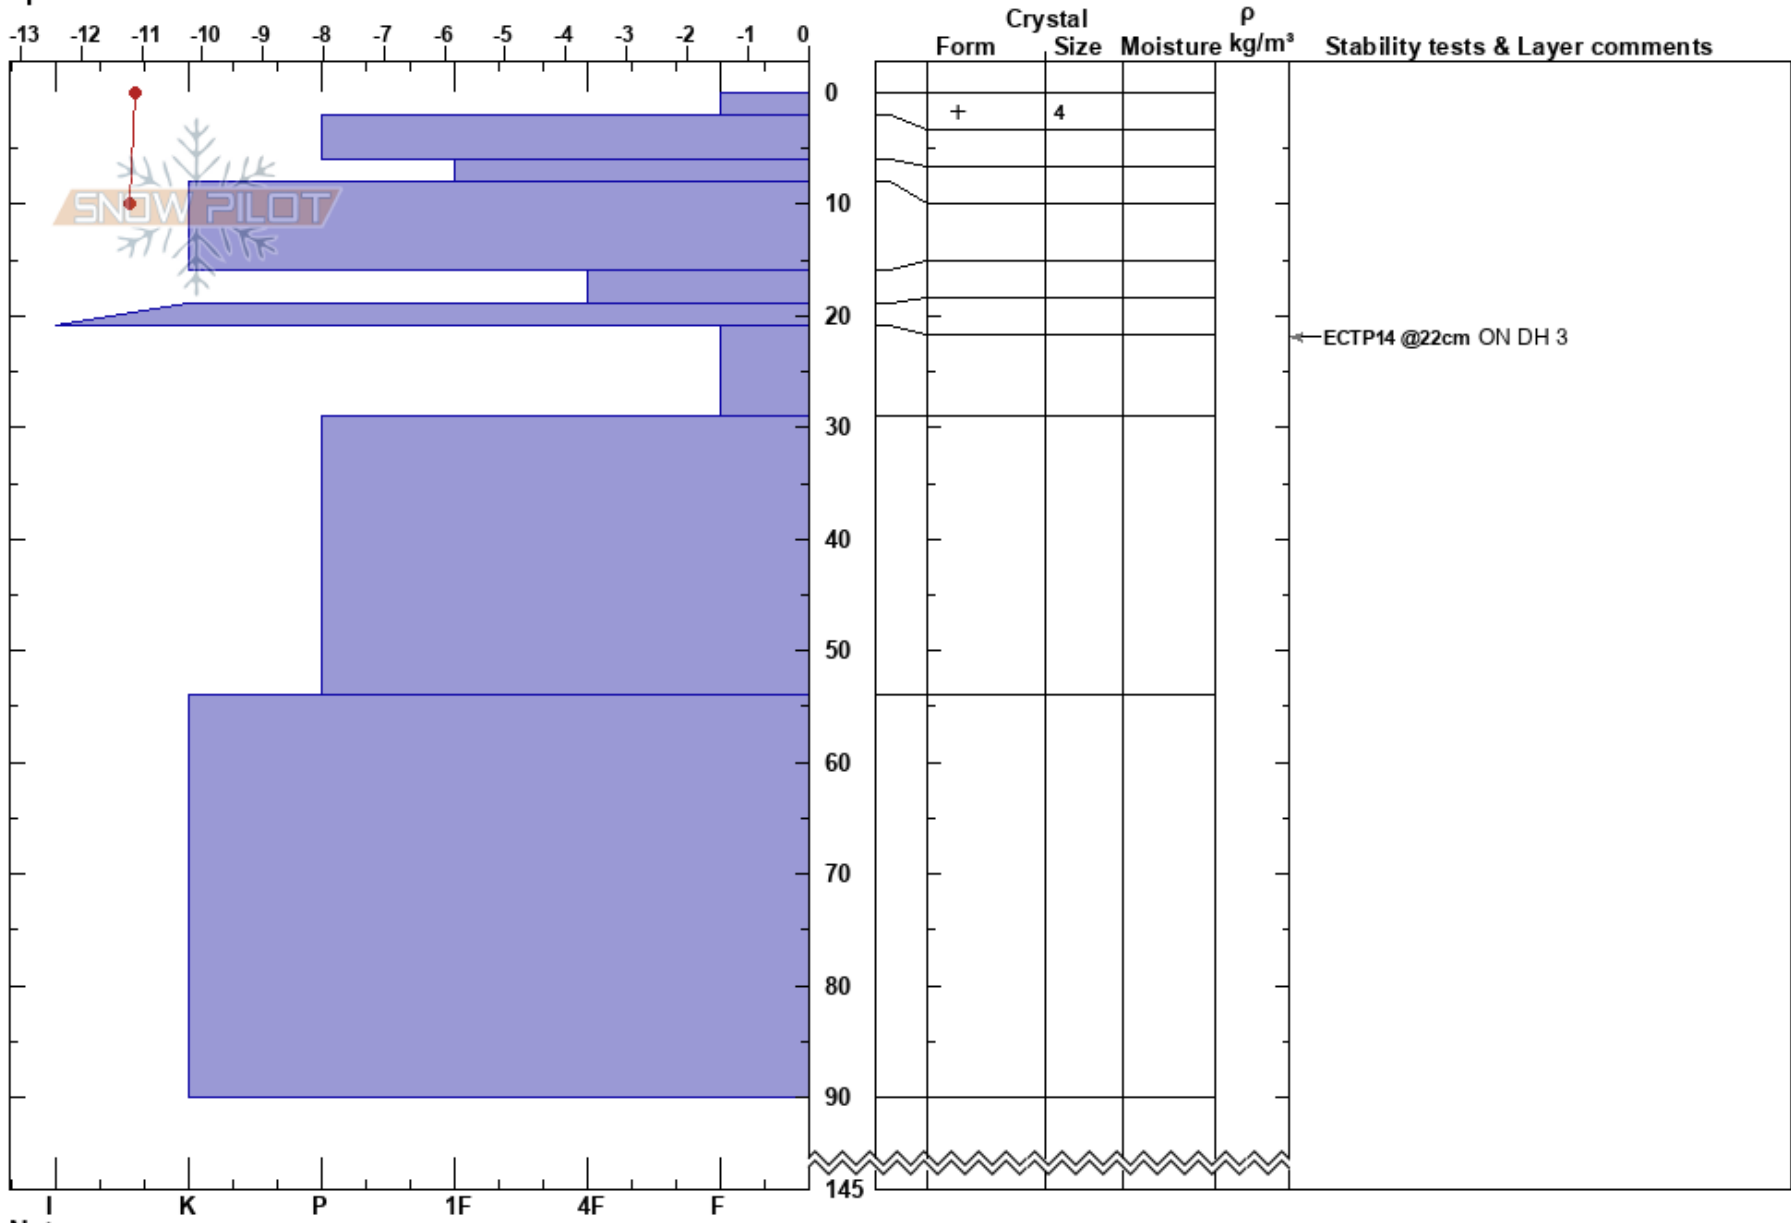

Drakryggen, västsidan.
 Kebnekaise
 Sweden
Elevation: 1170 m
Aspect: SW
Specifics:

Pär Nenzén
 22/03/2018 - 10:03
Co-ord:
Slope Angle: 21°
Wind Loading:

Stability: **HS:**145 **Layer Notes:**
Air Temperature: -9.9°C **PF:**23
Sky Cover: CLR
Precipitation: NO
Wind: NW Calm

Notes: ALP, Sten i botten