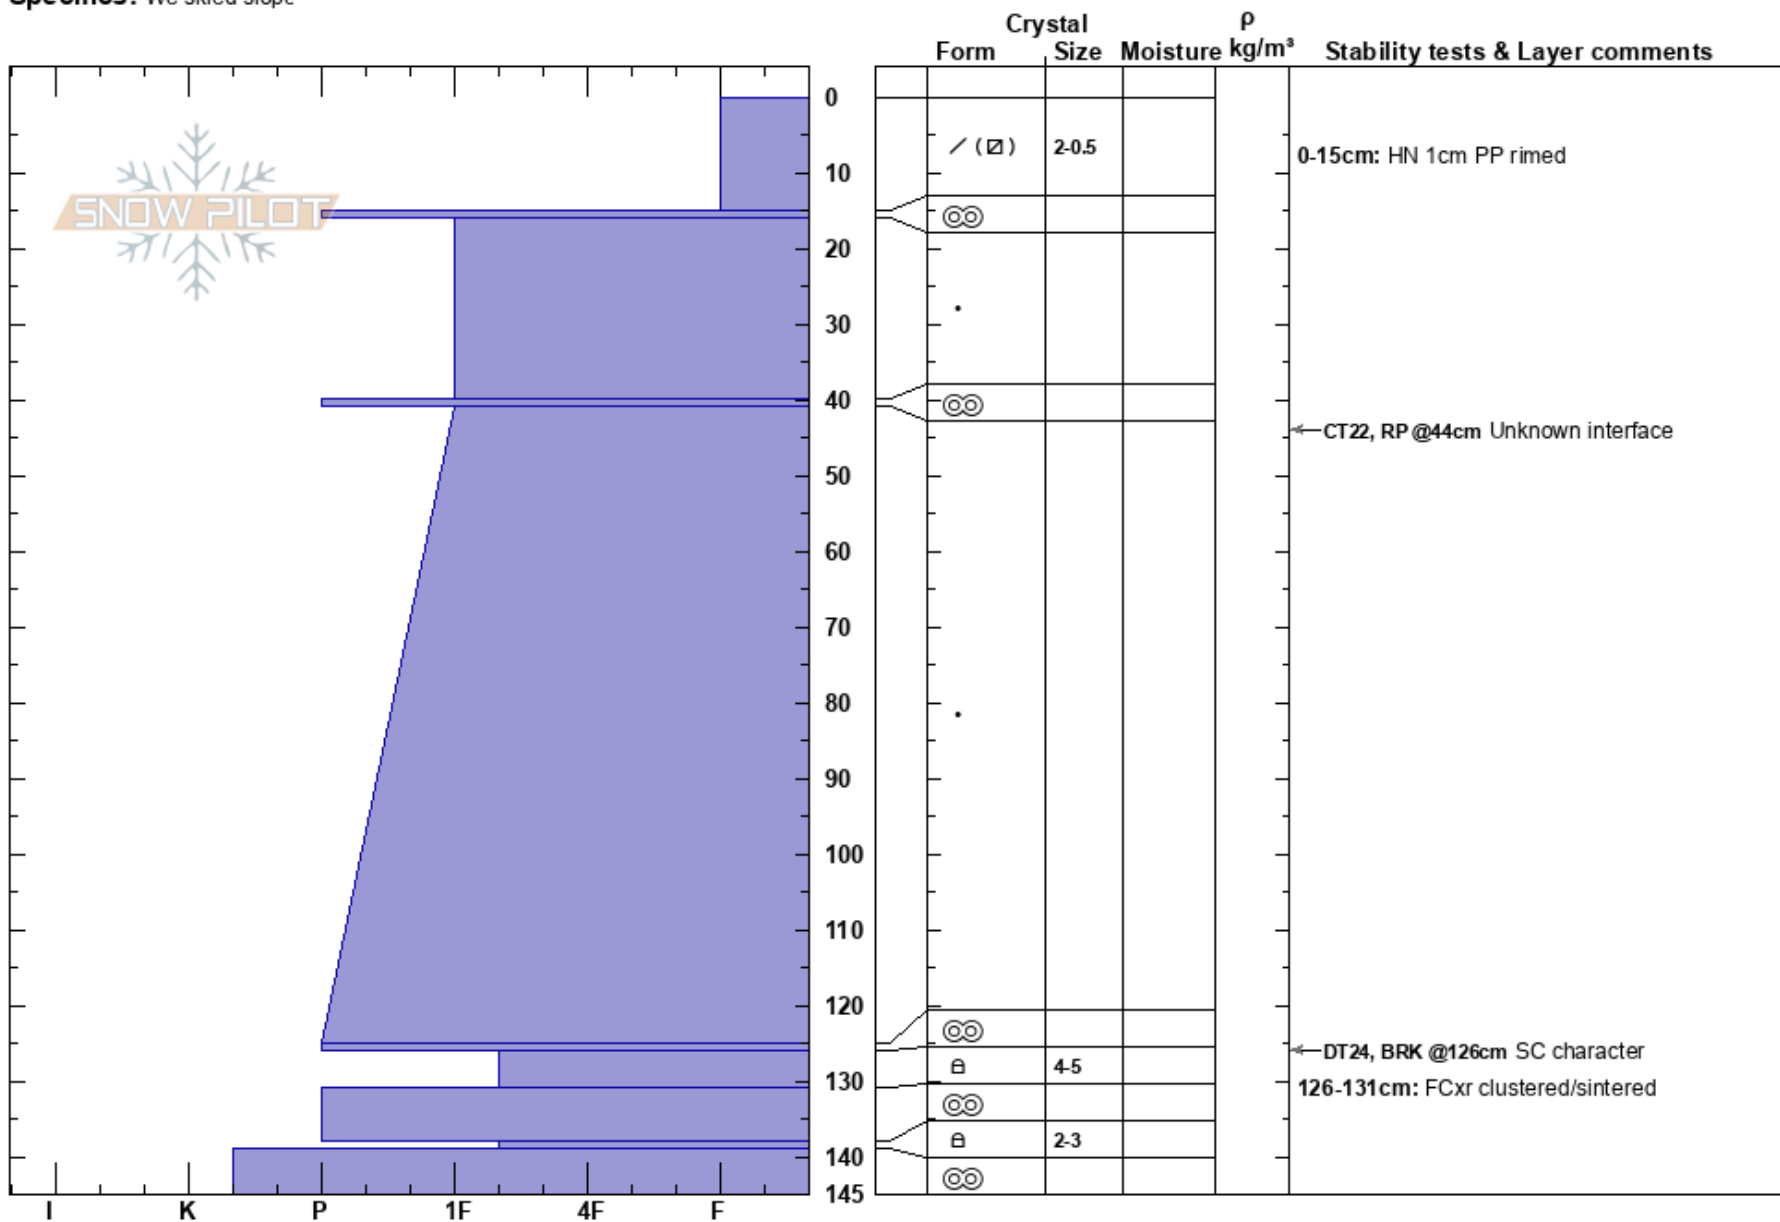

Sourdough Gap
 Crystal Mtn
 WA
Elevation: 5950 ft
Aspect: NE
Specifics: We skied slope

Jeremy Allyn
 03/21/2018 - 11:00am
Co-ord:
Slope Angle: 34°
Wind Loading:

Stability: Good
Air Temperature: 1°C
Sky Cover: BKN
Precipitation: NO
Wind: Calm

HS: 145
PS: 15
Layer Notes:
 0-15cm: HN 1cm PP rimed
 126-131cm: FCxr clustered/sintered
 126-131cm: Problematic layer

Notes: Target 2/8 MFcr/FCxr interface down 125cm