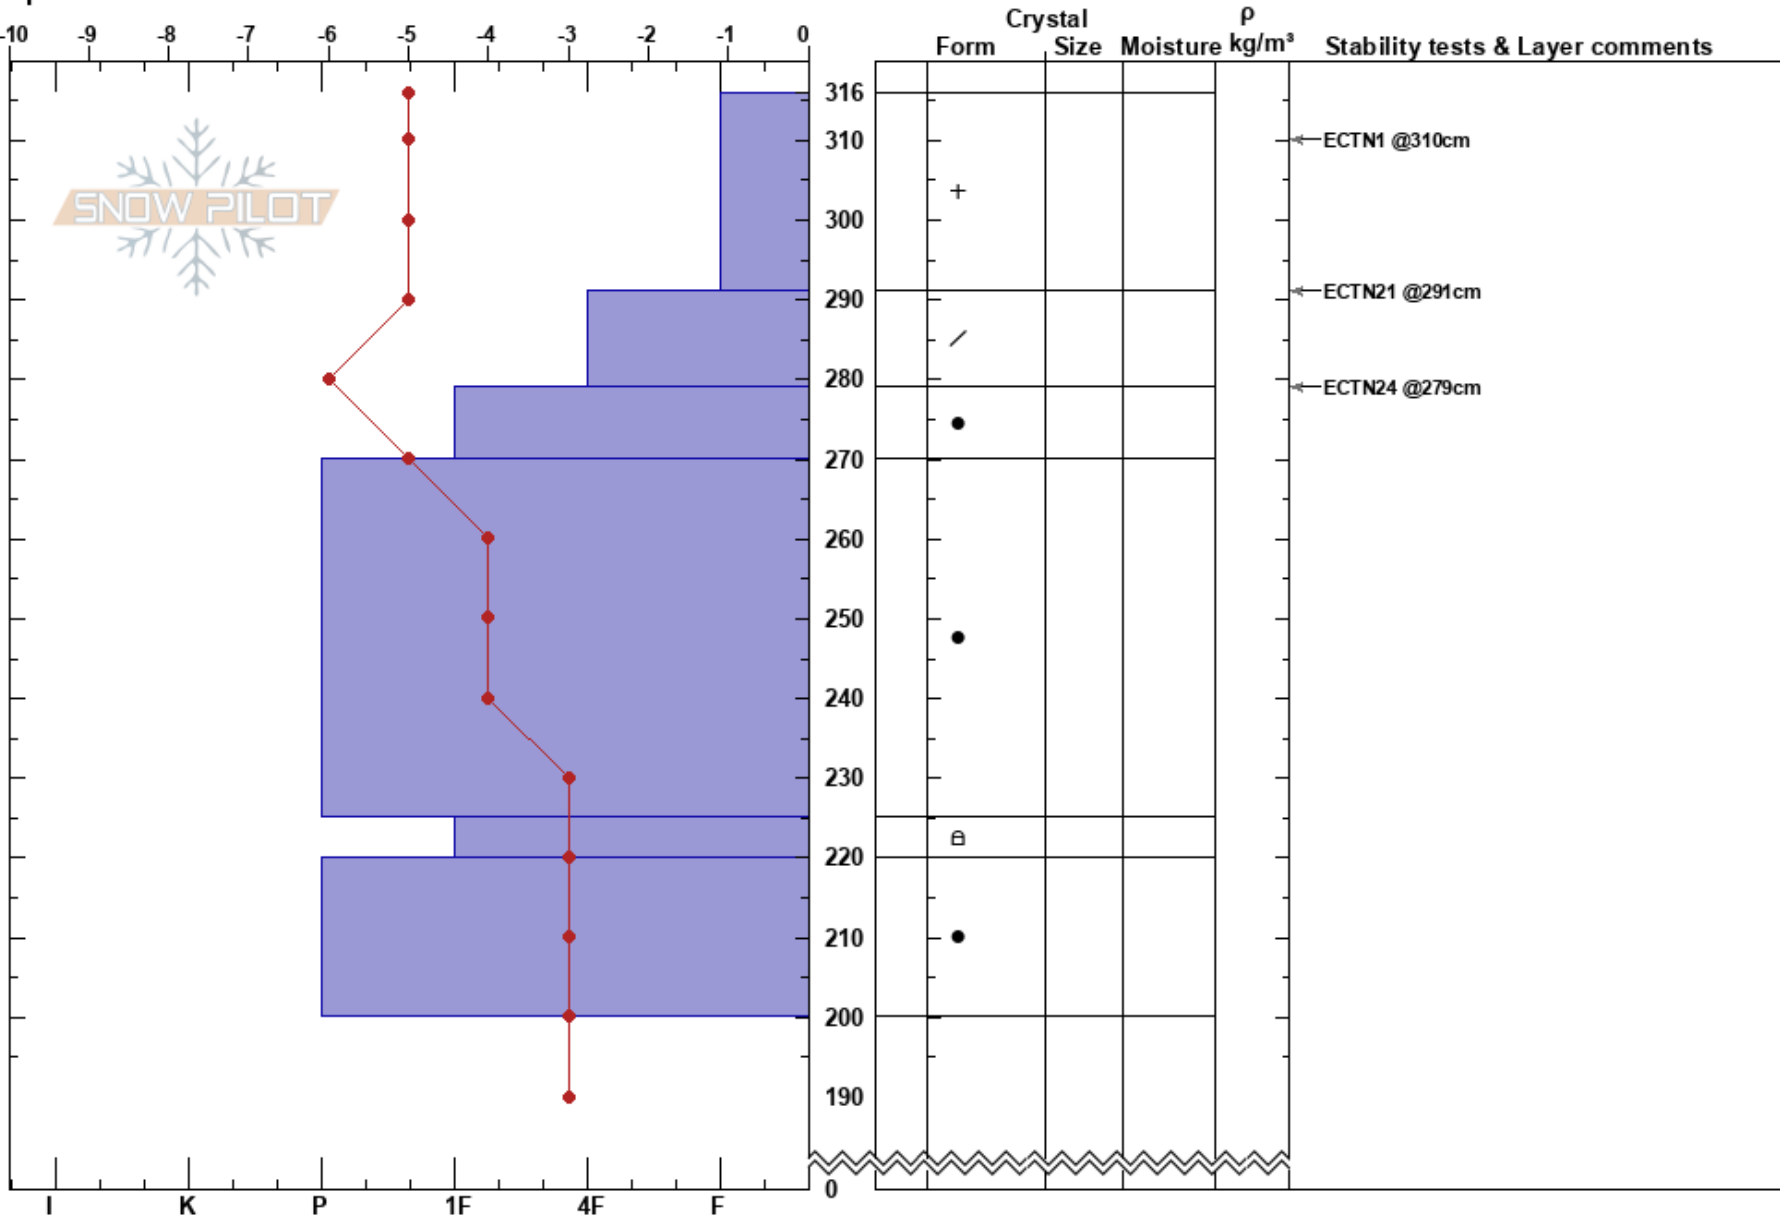

Spruce Creek
 Bitterroot
 MT
 Elevation: 7000 ft
 Aspect: 48°
 Specifics:

Logan King
 03/21/2018 - 11:15am
 Co-ord: 46.58117N, -114.40064W
 Slope Angle: 28°
 Wind Loading: previous

Stability:
 Air Temperature: 0.5°C
 Sky Cover: BKN
 Precipitation: S1
 Wind: S Light Breeze

HS:316
 PF:40
 Layer Notes:

Notes: