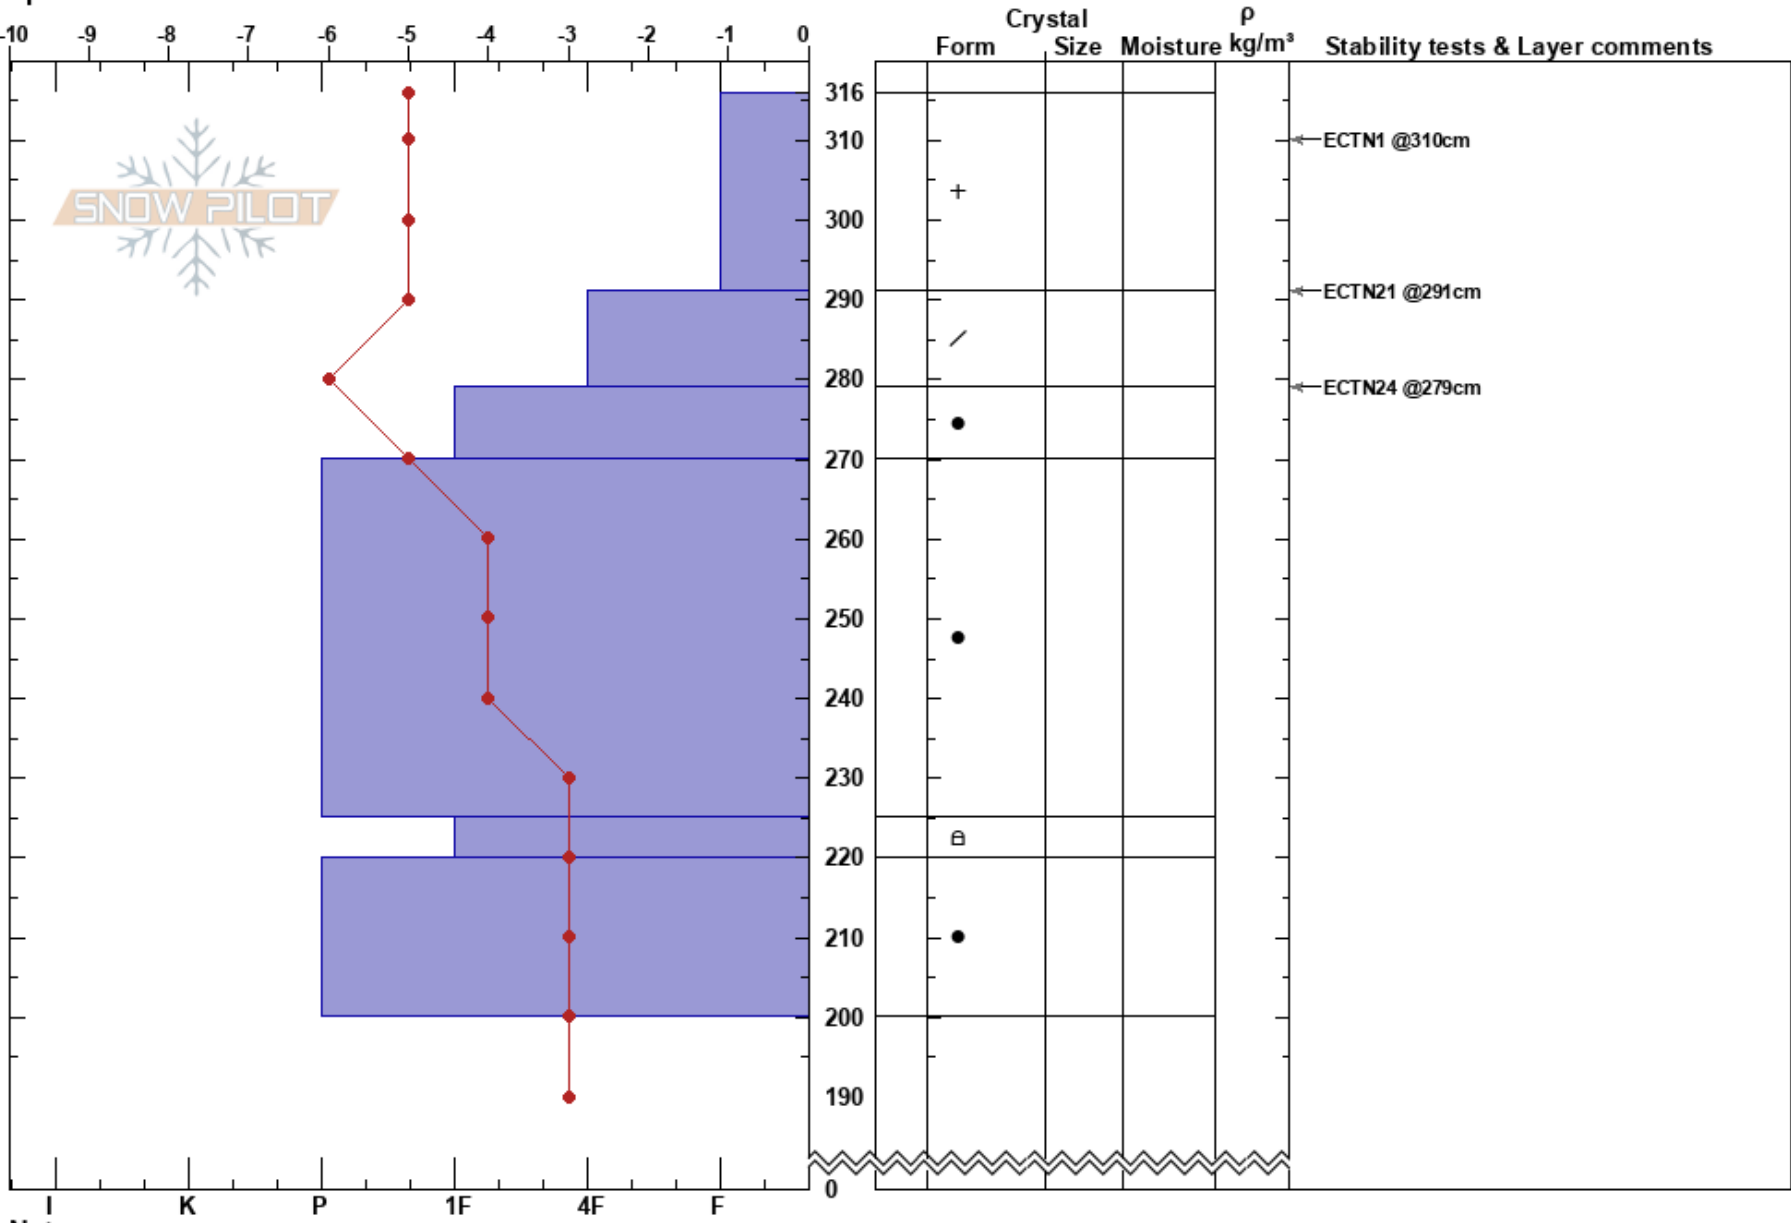

Spruce Creek
 Bitterroot
 MT
 Elevation: 7000 ft
 Aspect: 48°
 Specifics:

Logan King
 03/21/2018 - 11:15am
 Co-ord: 46.58117N, -114.40064W
 Slope Angle: 28°
 Wind Loading: previous

Stability:
 Air Temperature: 0.5°C
 Sky Cover: BKN
 Precipitation: S1
 Wind: S Light Breeze

HS:316
 PF:40
 Layer Notes:

Notes: