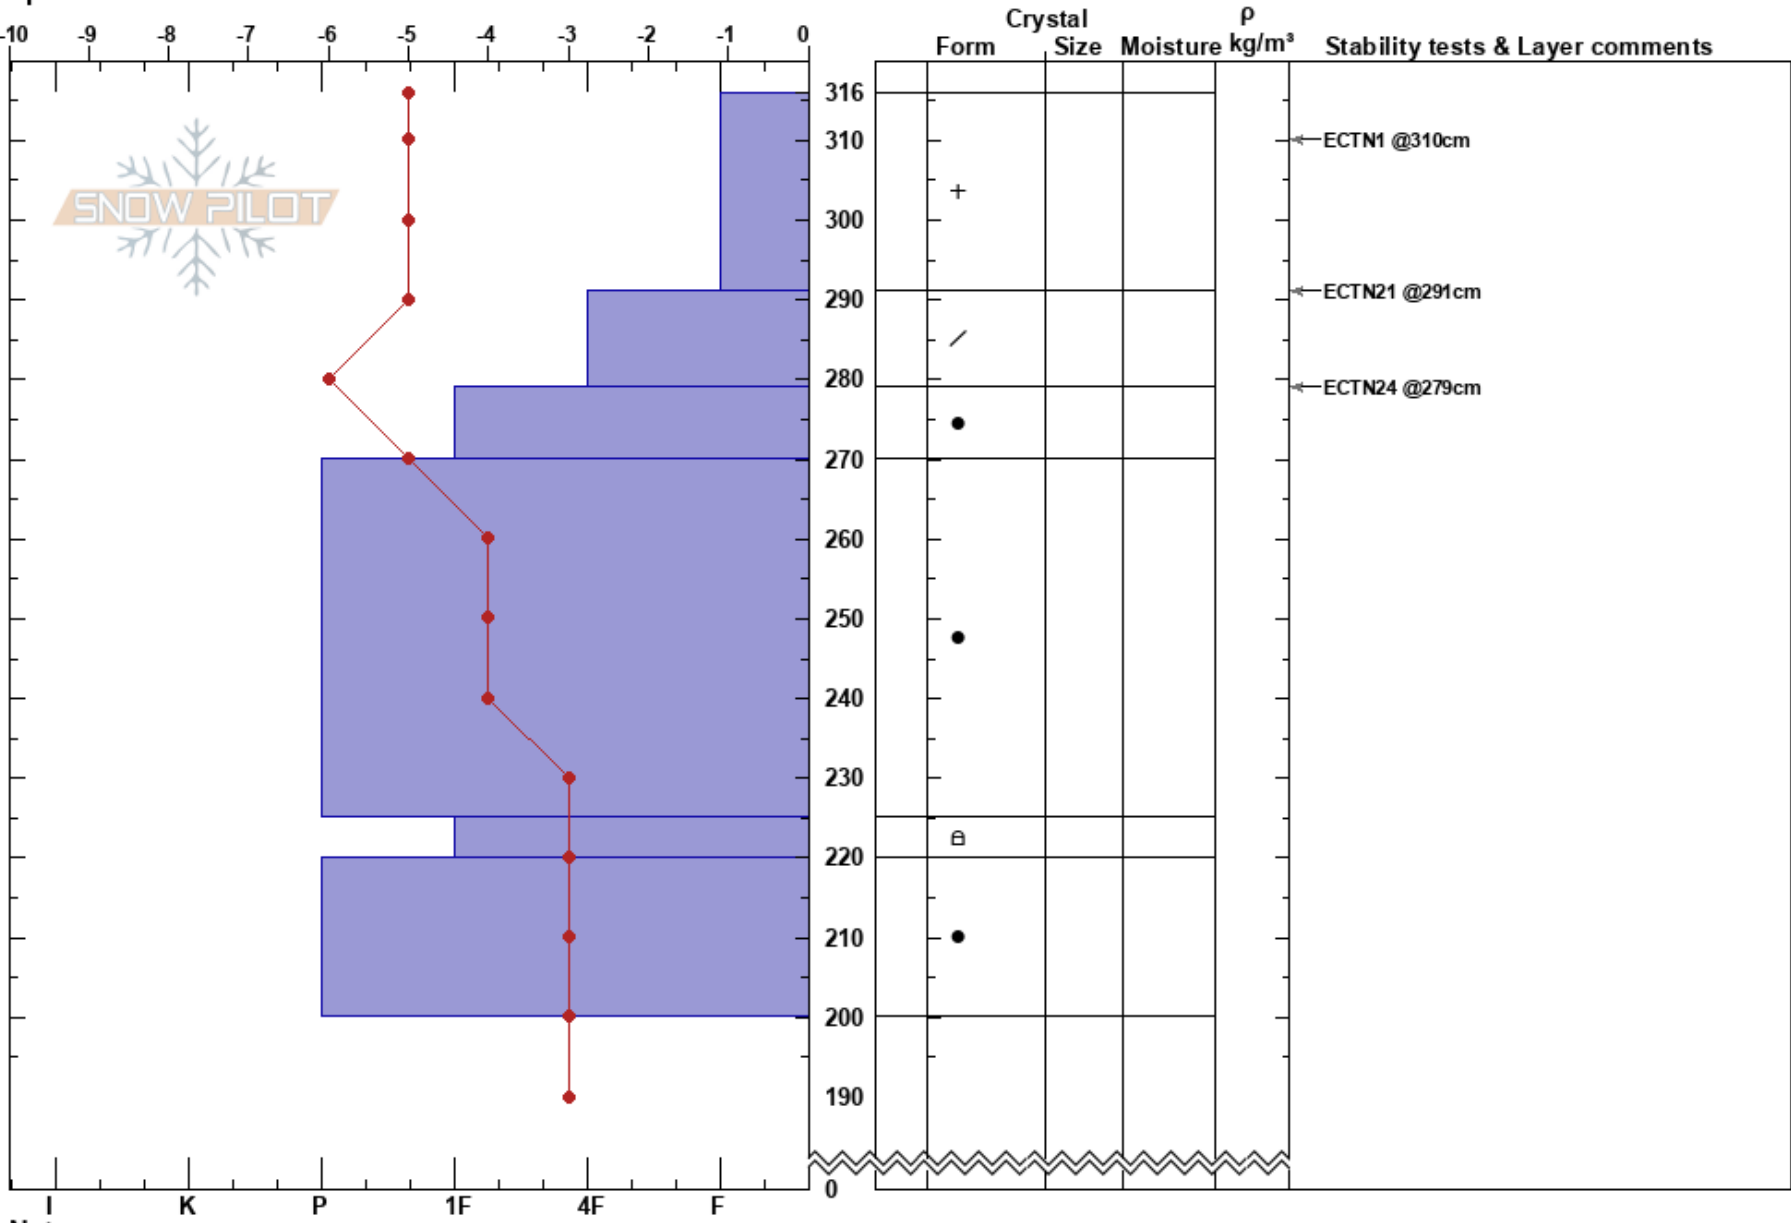

Spruce Creek  
 Bitterroot  
 MT  
 Elevation: 7000 ft  
 Aspect: 48°  
 Specifics:

Logan King  
 03/21/2018 - 11:15am  
 Co-ord: 46.58117N, -114.40064W  
 Slope Angle: 28°  
 Wind Loading: previous

Stability:  
 Air Temperature: 0.5°C  
 Sky Cover: BKN  
 Precipitation: S1  
 Wind: S Light Breeze

HS:316  
 PF:40  
 Layer Notes:

Notes: