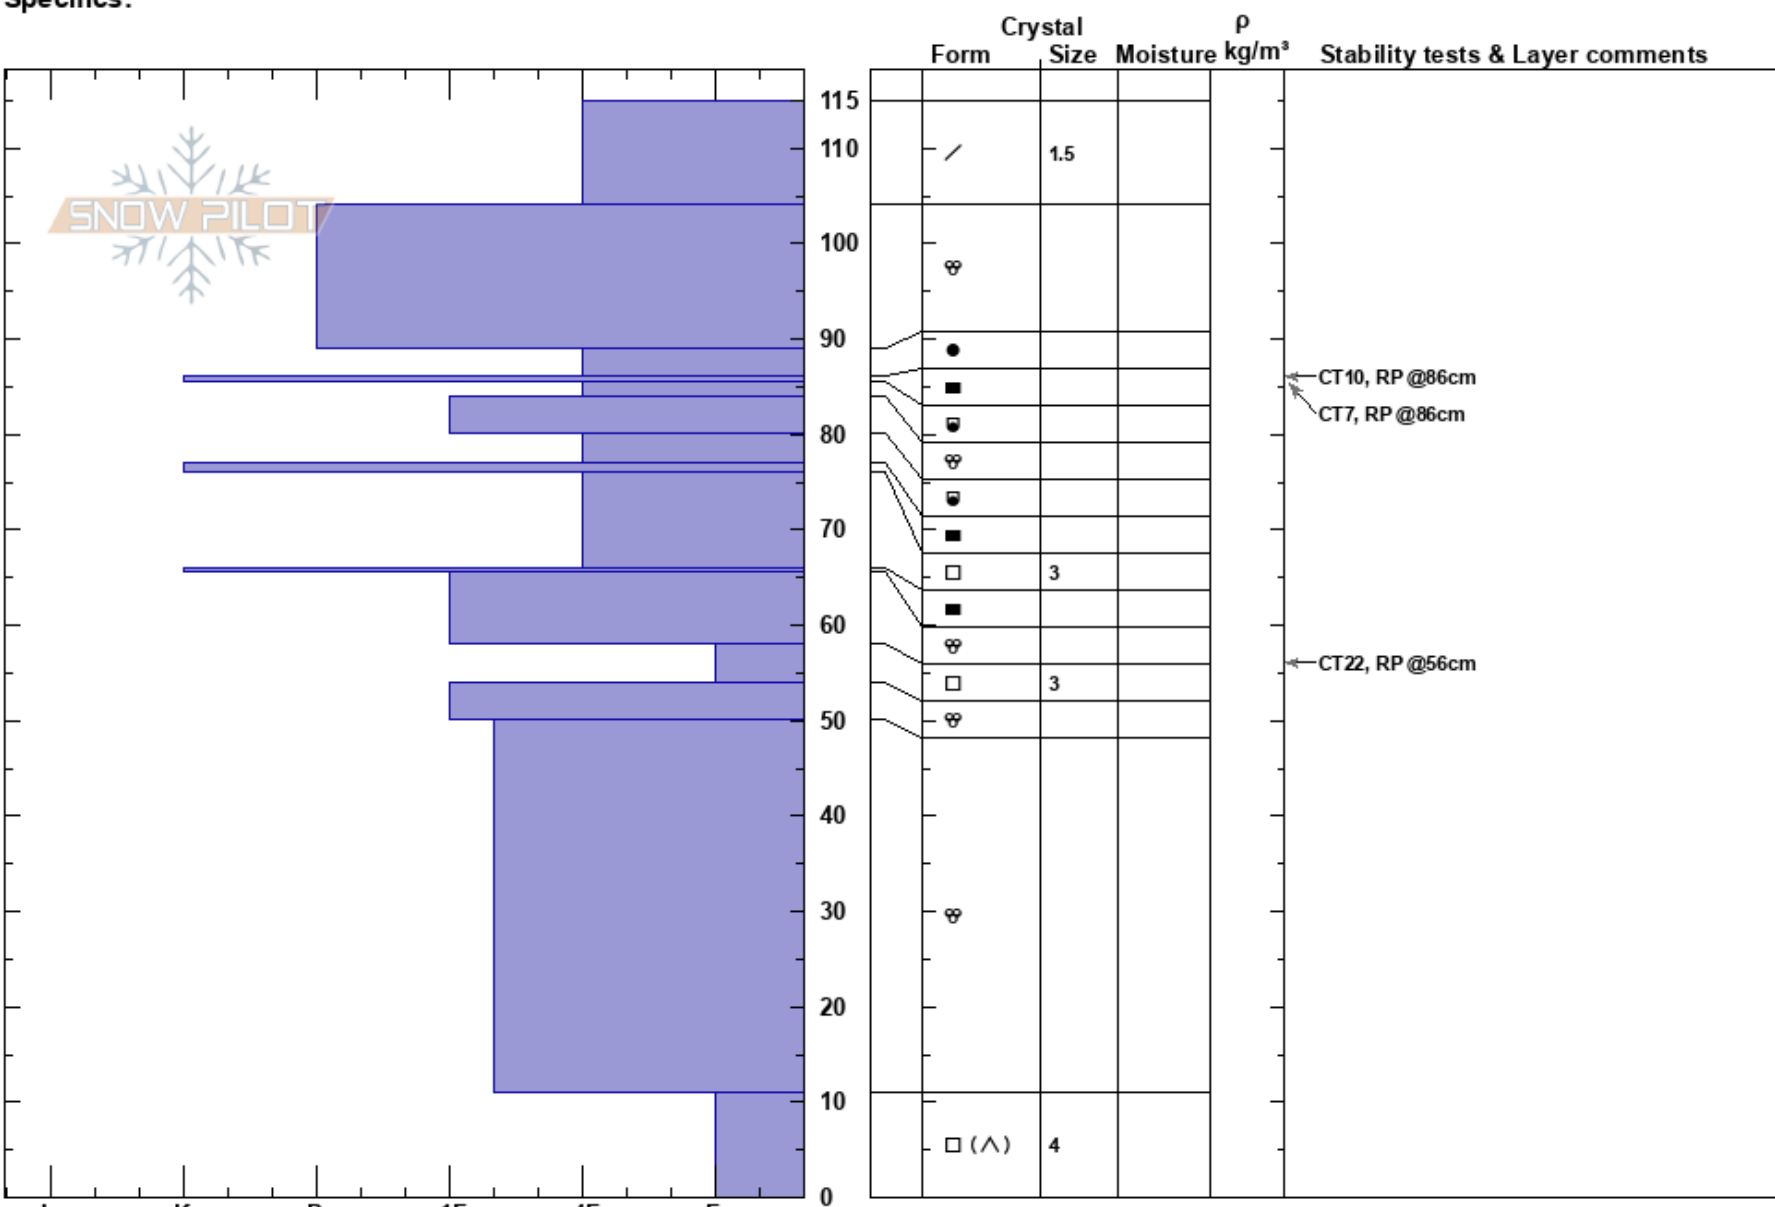

Outhouse Hill
 BC
 Elevation: 949 m
 Aspect: N
 Specifics:

steve reid
 21/03/2018 - 14:00
 Co-ord: 59.63659N, -135.15455W
 Slope Angle: 20°
 Wind Loading: no

Stability:
 Air Temperature: -7°C
 Sky Cover: FEW
 Precipitation: NO
 Wind: N Strong

HS:115
 PF:10
 86-85.5cm: Problematic layer

Notes: