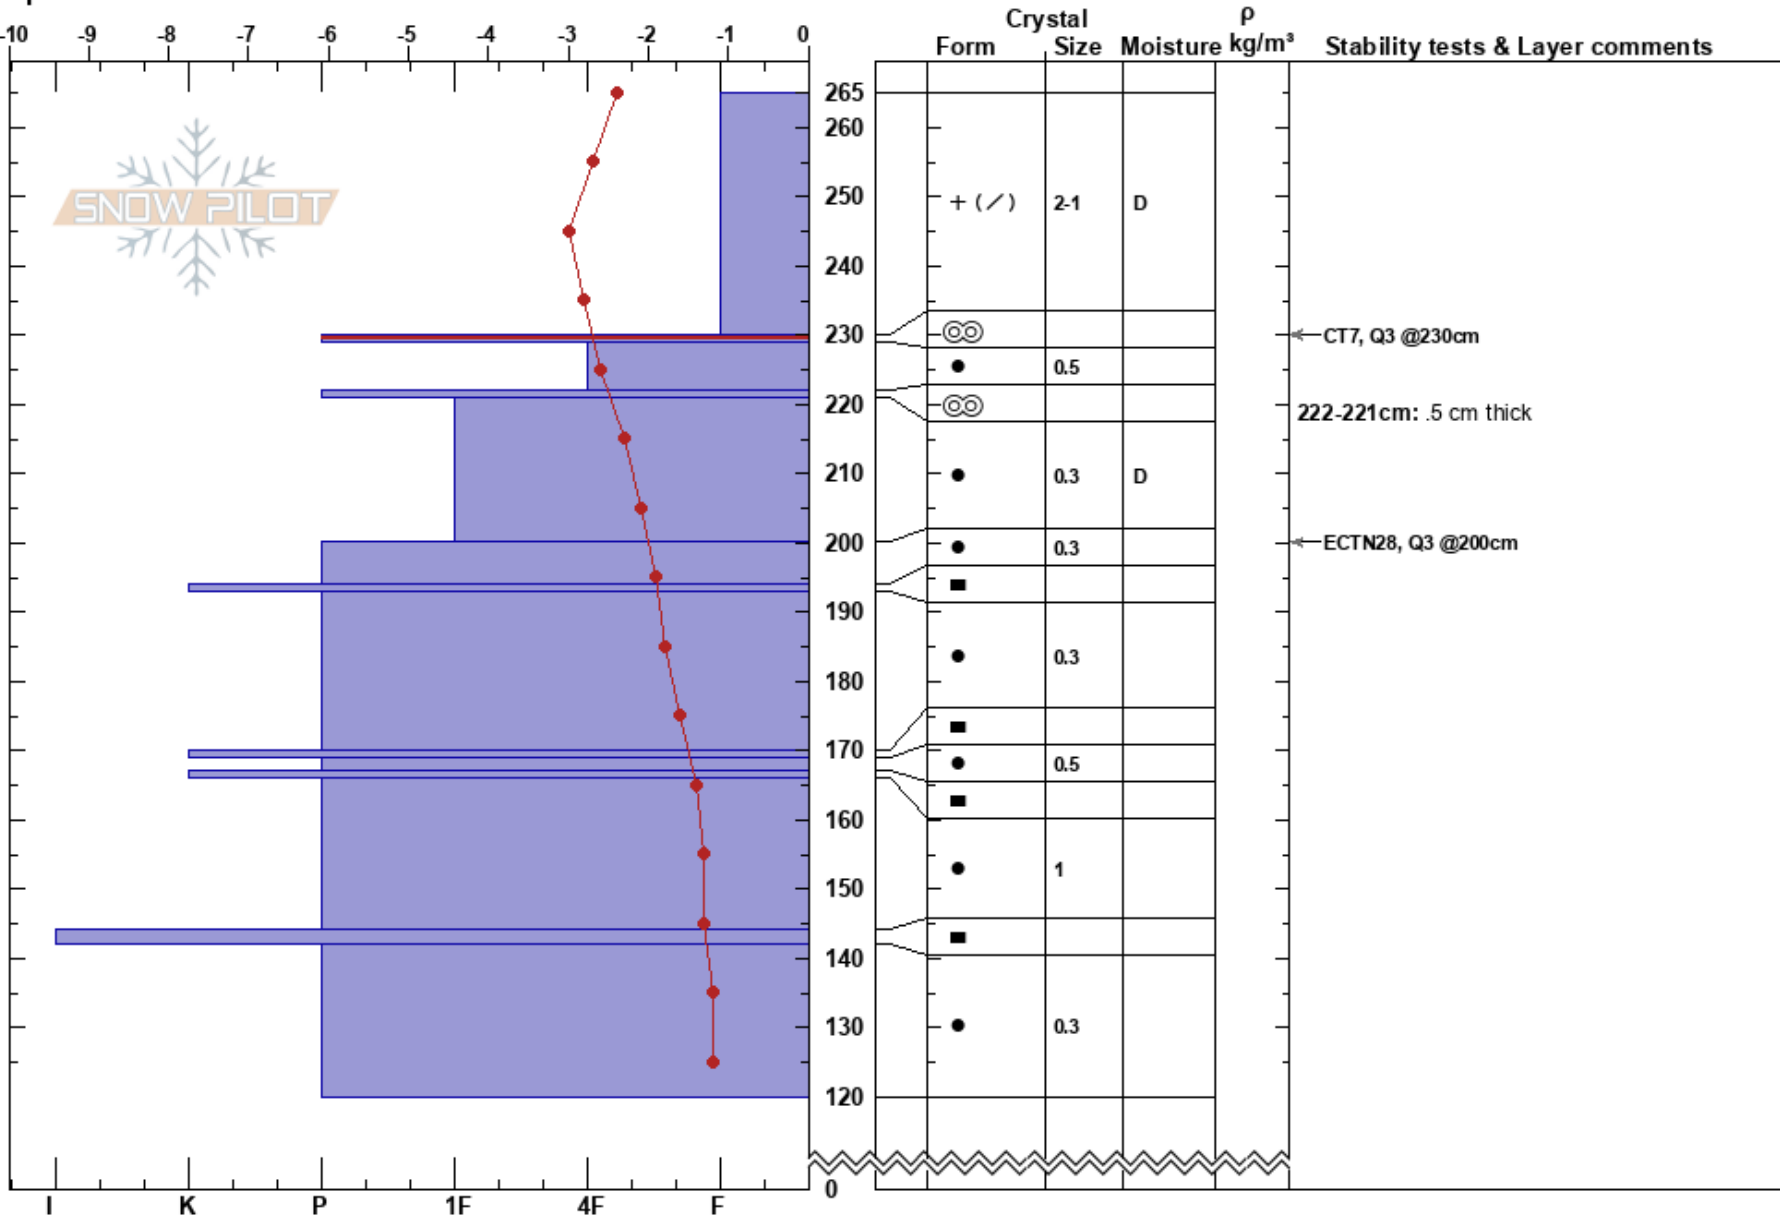

AV above race start
 Teton Range
 WY
 Elevation: 8450 ft
 Aspect: SE
 Specifics:

Alex Walker
 03/21/2018 - 11:00am
 Co-ord: 43.60908N, -110.83395W
 Slope Angle: 25°
 Wind Loading: previous

Stability:
 Air Temperature: -3.8°C PF:50
 Sky Cover: OVC
 Precipitation: S-1
 Wind: SE Light Breeze

HS:265
 Layer Notes:
 230-229cm: Problematic layer
 222-221cm: .5 cm thick

Notes: