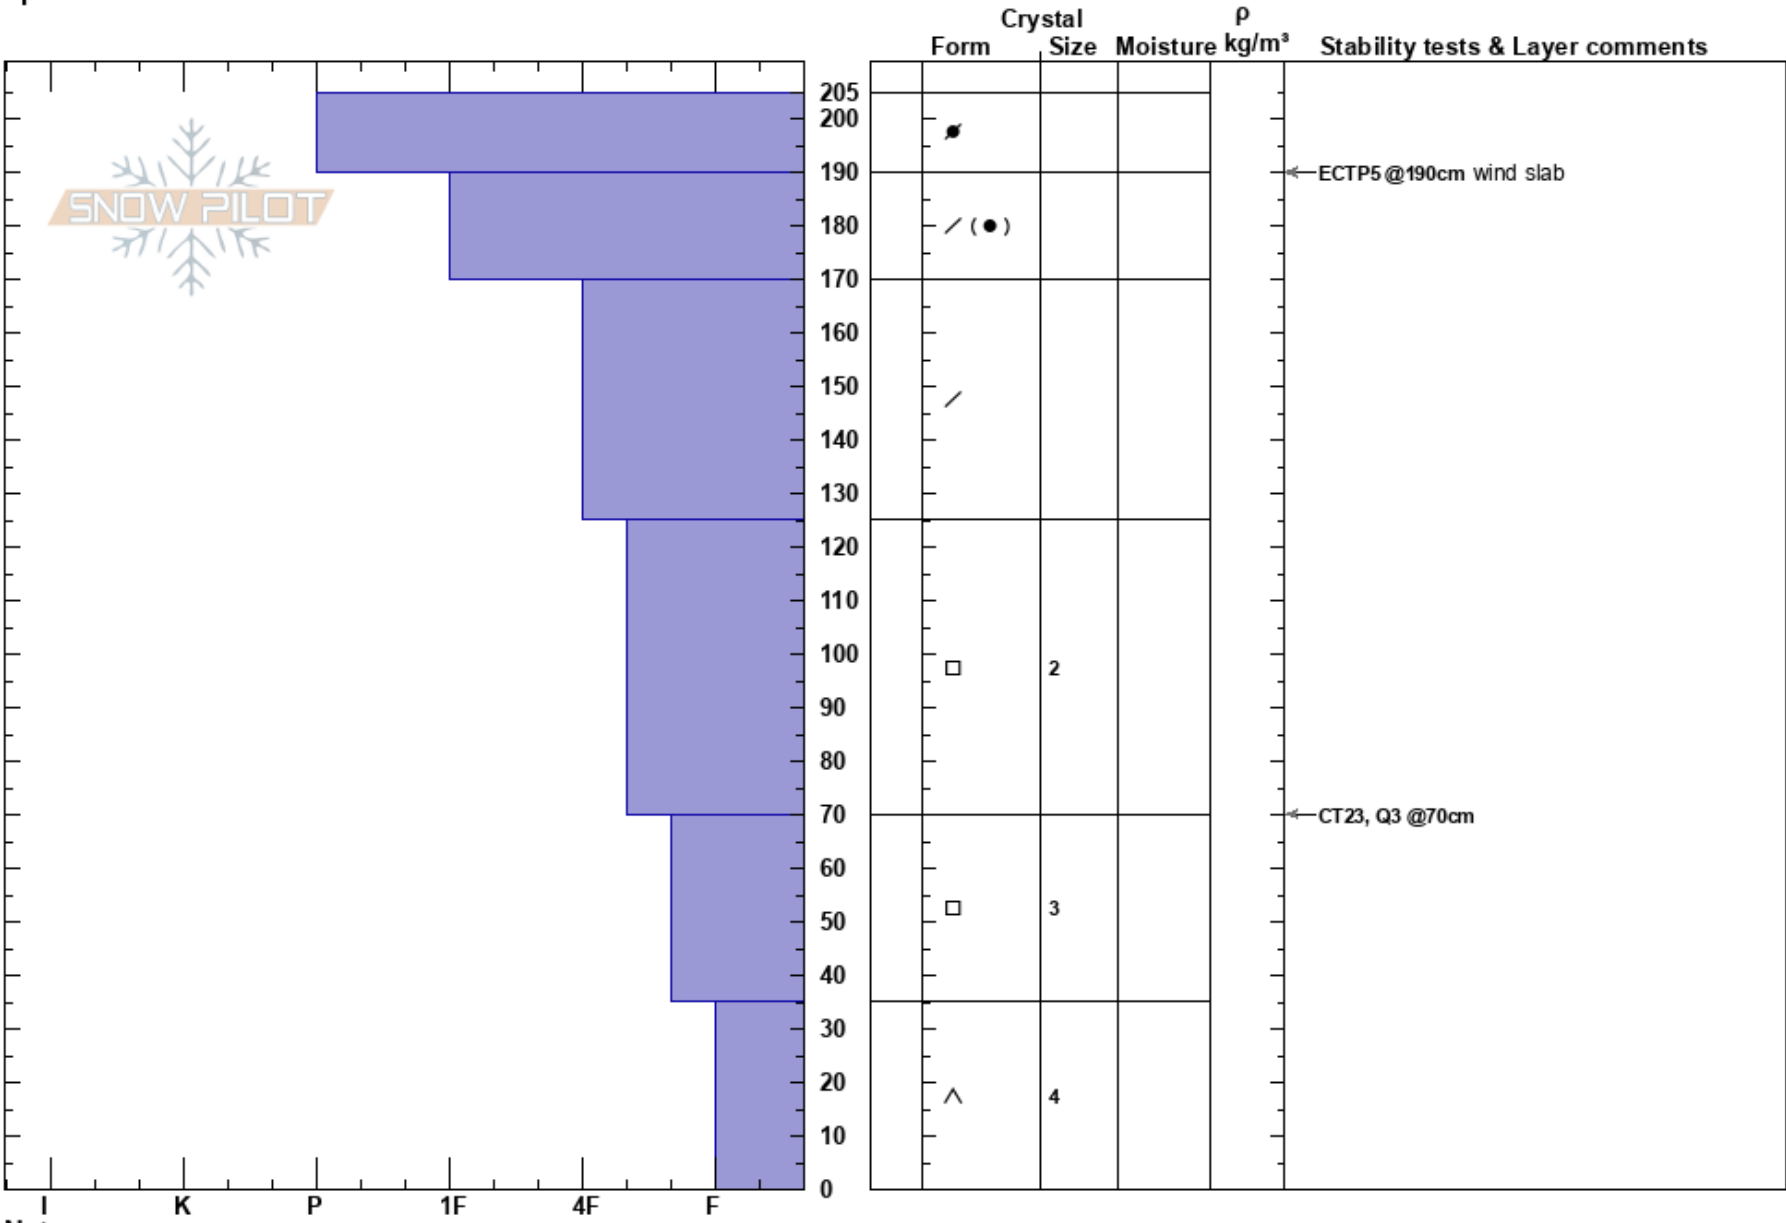

Priority 3
 Tordrillo Range
 AK
 Elevation: 5200 ft
 Aspect: N
 Specifics:

jami weeks
 03/20/2018 - 10:00am
 Co-ord: 61.51660N, -152.26437W
 Slope Angle: 37°
 Wind Loading: yes

Stability: **HS:205**
 Air Temperature: -8°C **PS: 25** 205-190cm:Problematic layer
 Sky Cover: CLR
 Precipitation: NO
 Wind: NW Strong

Notes: pit dug in a rocky start zone