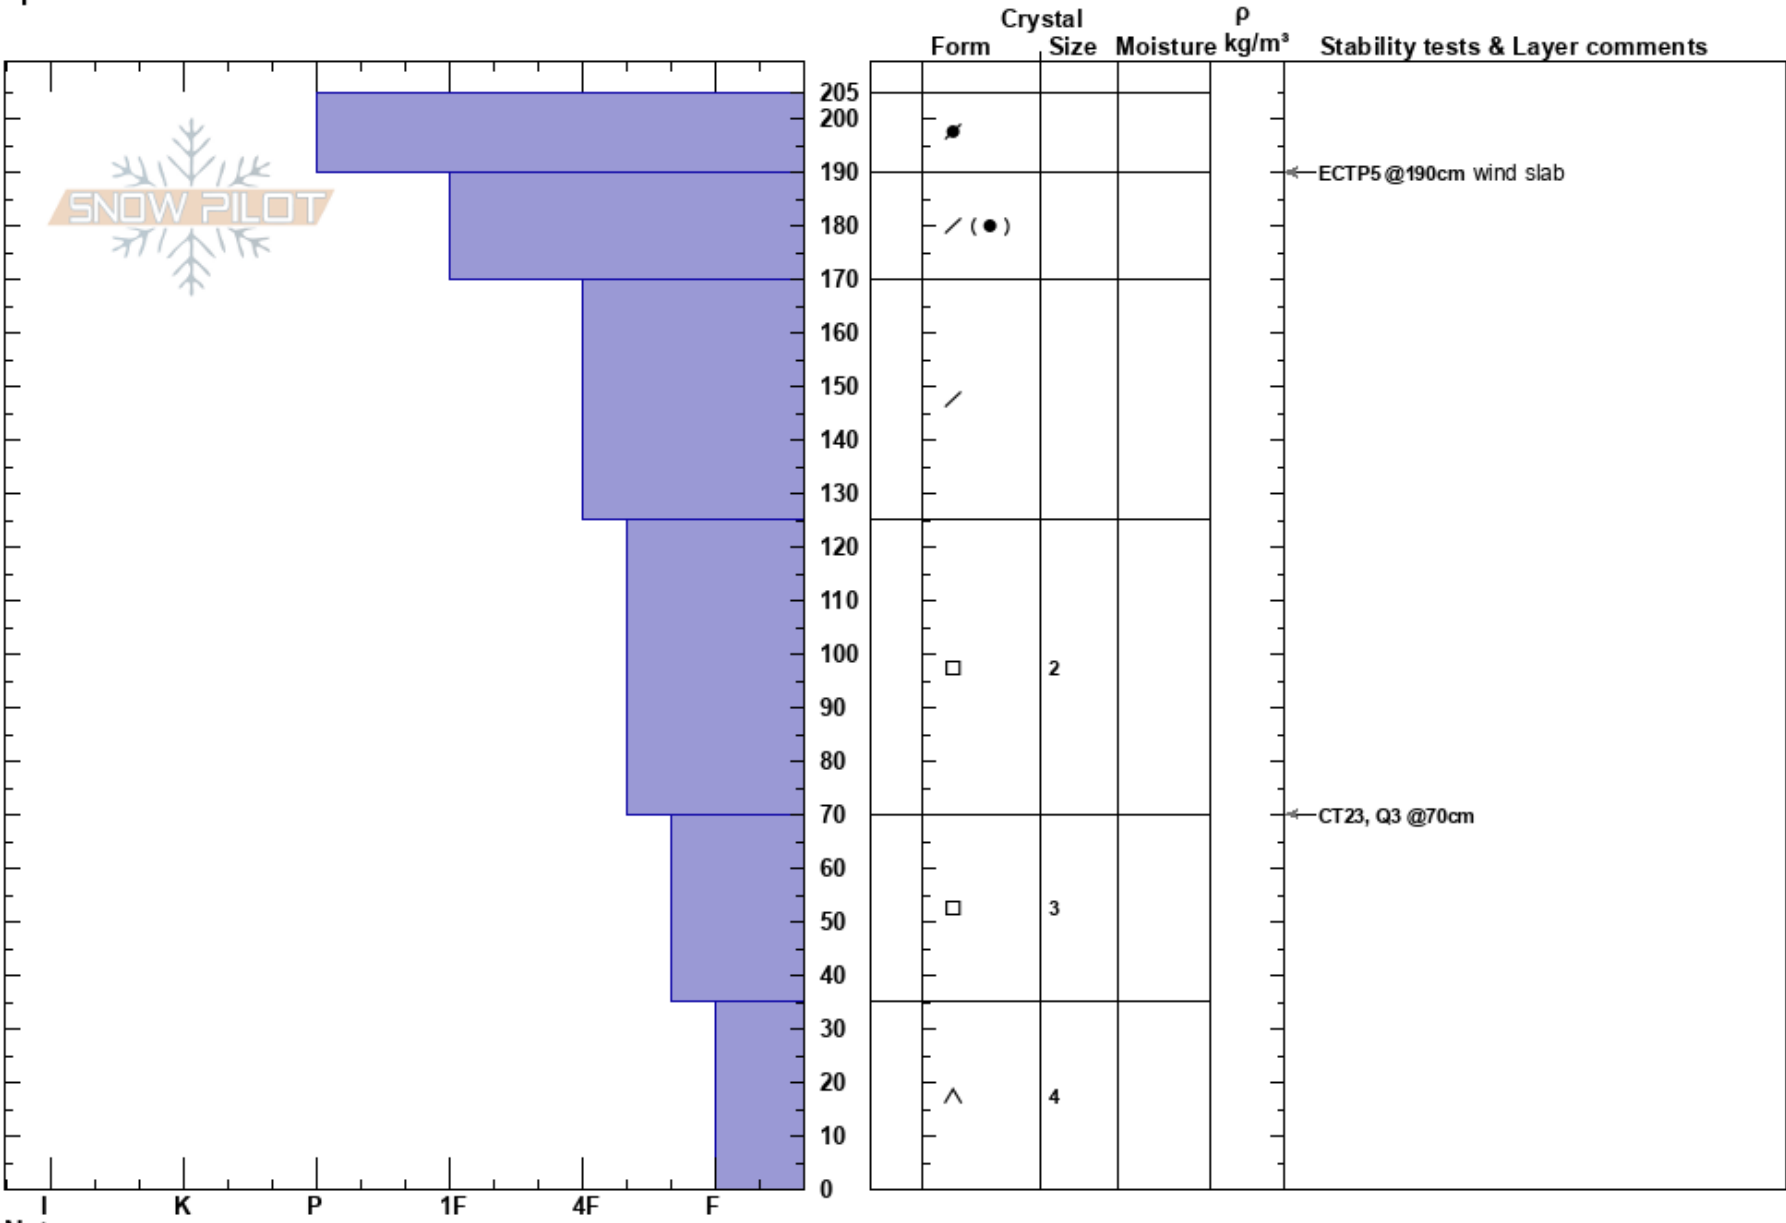

Priority 3
 Tordrillo Range
 AK
 Elevation: 5200 ft
 Aspect: N
 Specifics:

jamie weeks
 03/20/2018 - 10:00am
 Co-ord: 61.51660N, -152.26437W
 Slope Angle: 37°
 Wind Loading: yes

Stability: **HS:205**
 Air Temperature: -8°C **PS: 25** 205-190cm:Problematic layer
 Sky Cover: CLR
 Precipitation: NO
 Wind: NW Strong

Notes: pit dug in a rocky start zone