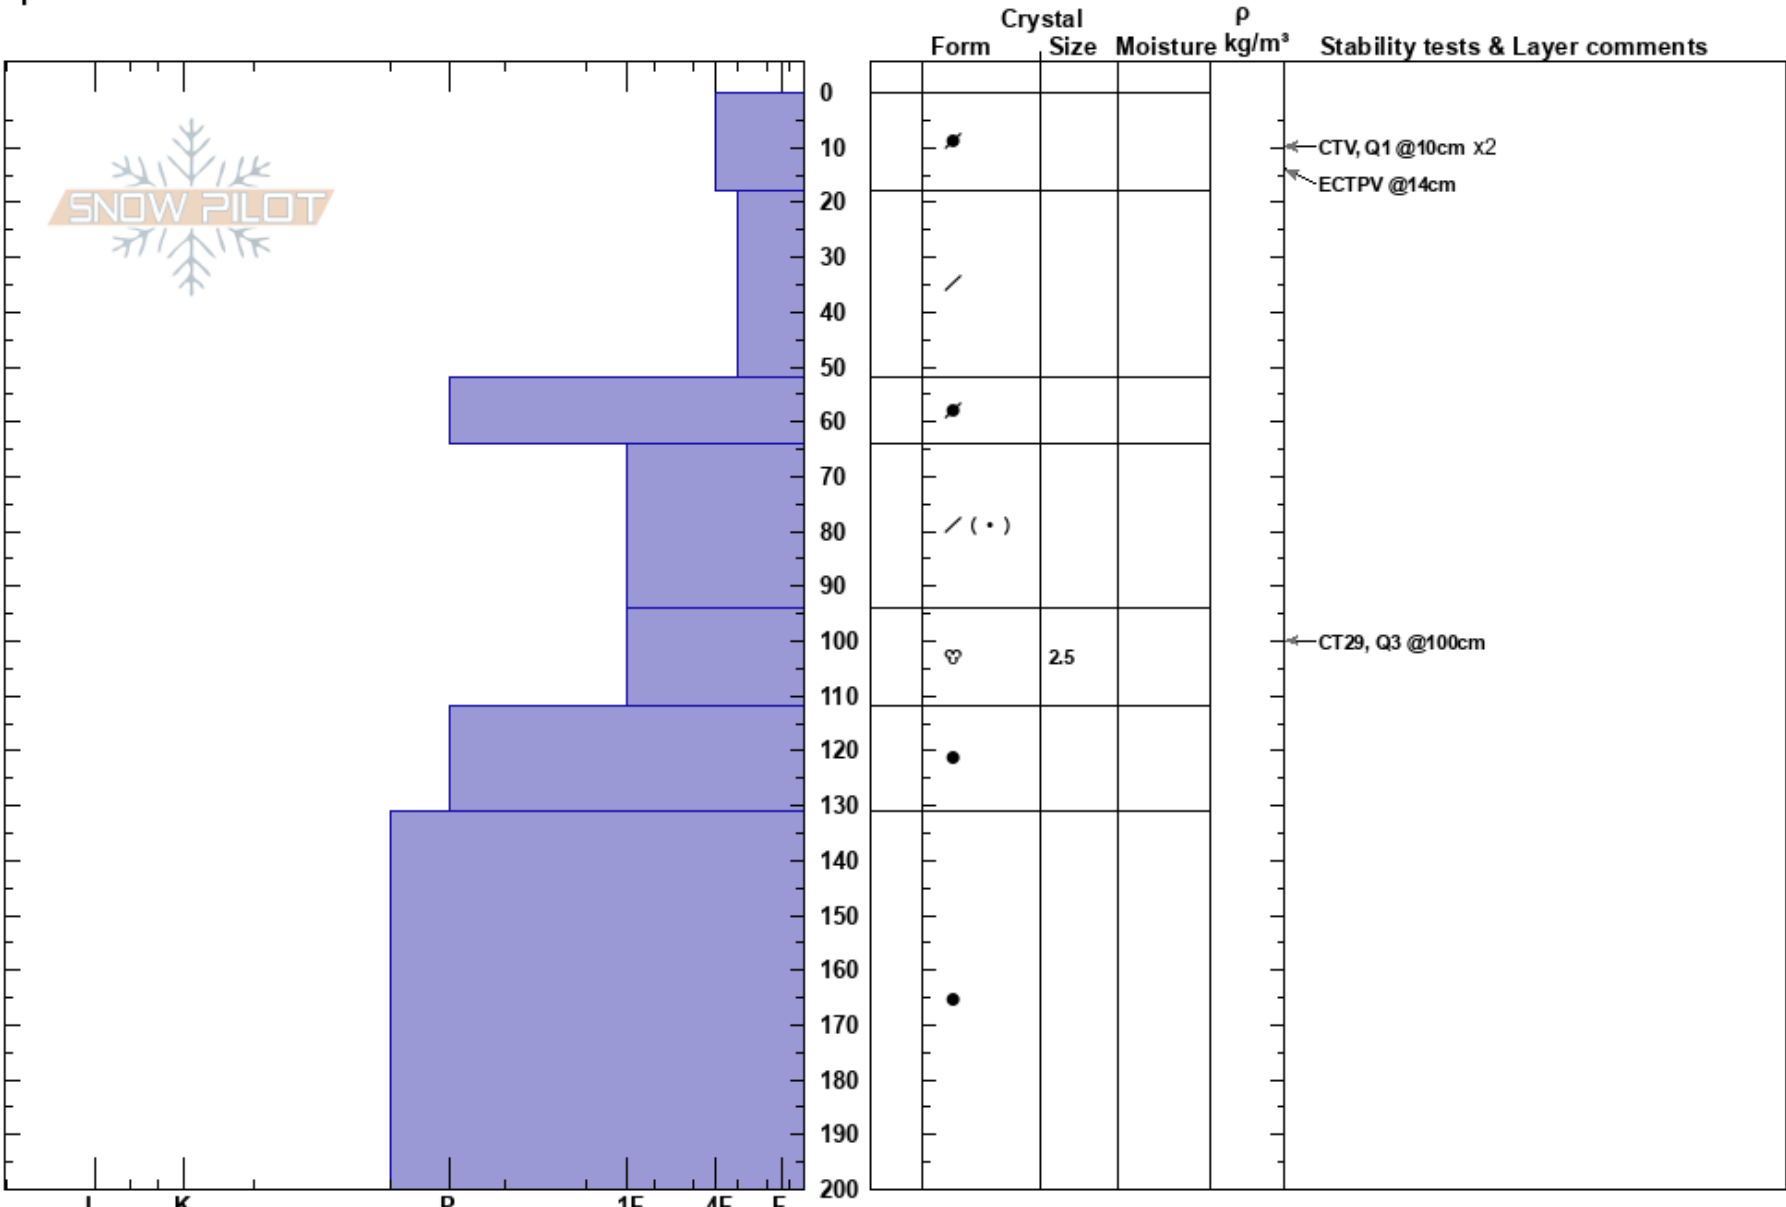

Lower Cold Smoke
 Chugach Range
 AK
 Elevation: 2800 ft
 Aspect: E
 Specifics:

Alaska Snowboard Guides 1
 03/20/2018 - 12:00pm
 Co-ord: 61.29670N, -145.58225E
 Slope Angle: 25°
 Wind Loading: yes

Stability: HS:200
 Air Temperature: -5°C
 Sky Cover: FEW
 Precipitation: NO
 Wind: NE Strong

Notes: I K P 1F 4F F