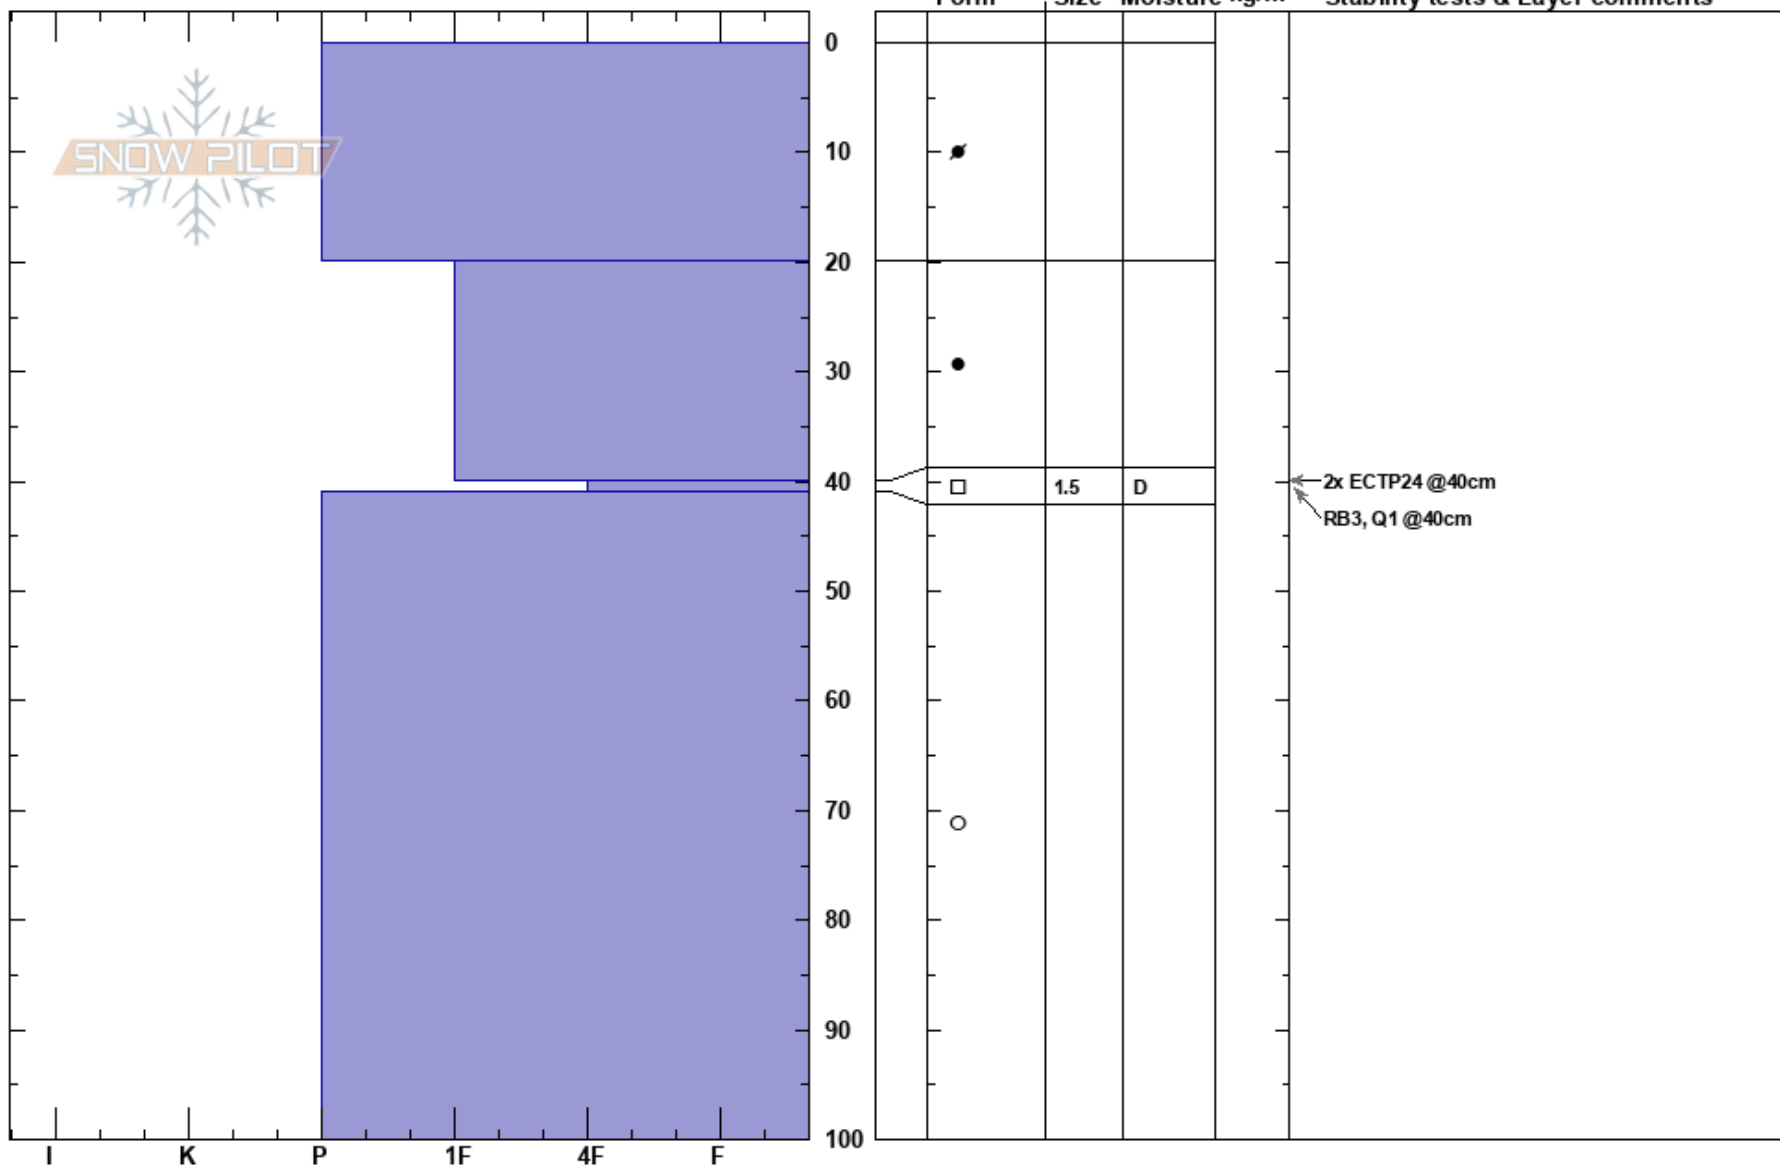

Kyrkja skred
 Jotunheimen
 Norway
Elevation: 1530 m
Aspect: 300°
Specifics:

Stian Gran
 21/03/2018 - 14:18
Co-ord: 32V MP 61611 22736
Slope Angle: 28°
Wind Loading:

Stability:
Air Temperature:
Sky Cover:
Precipitation:
Wind:

Layer Notes:
 40-41cm: Problematic layer

Notes: