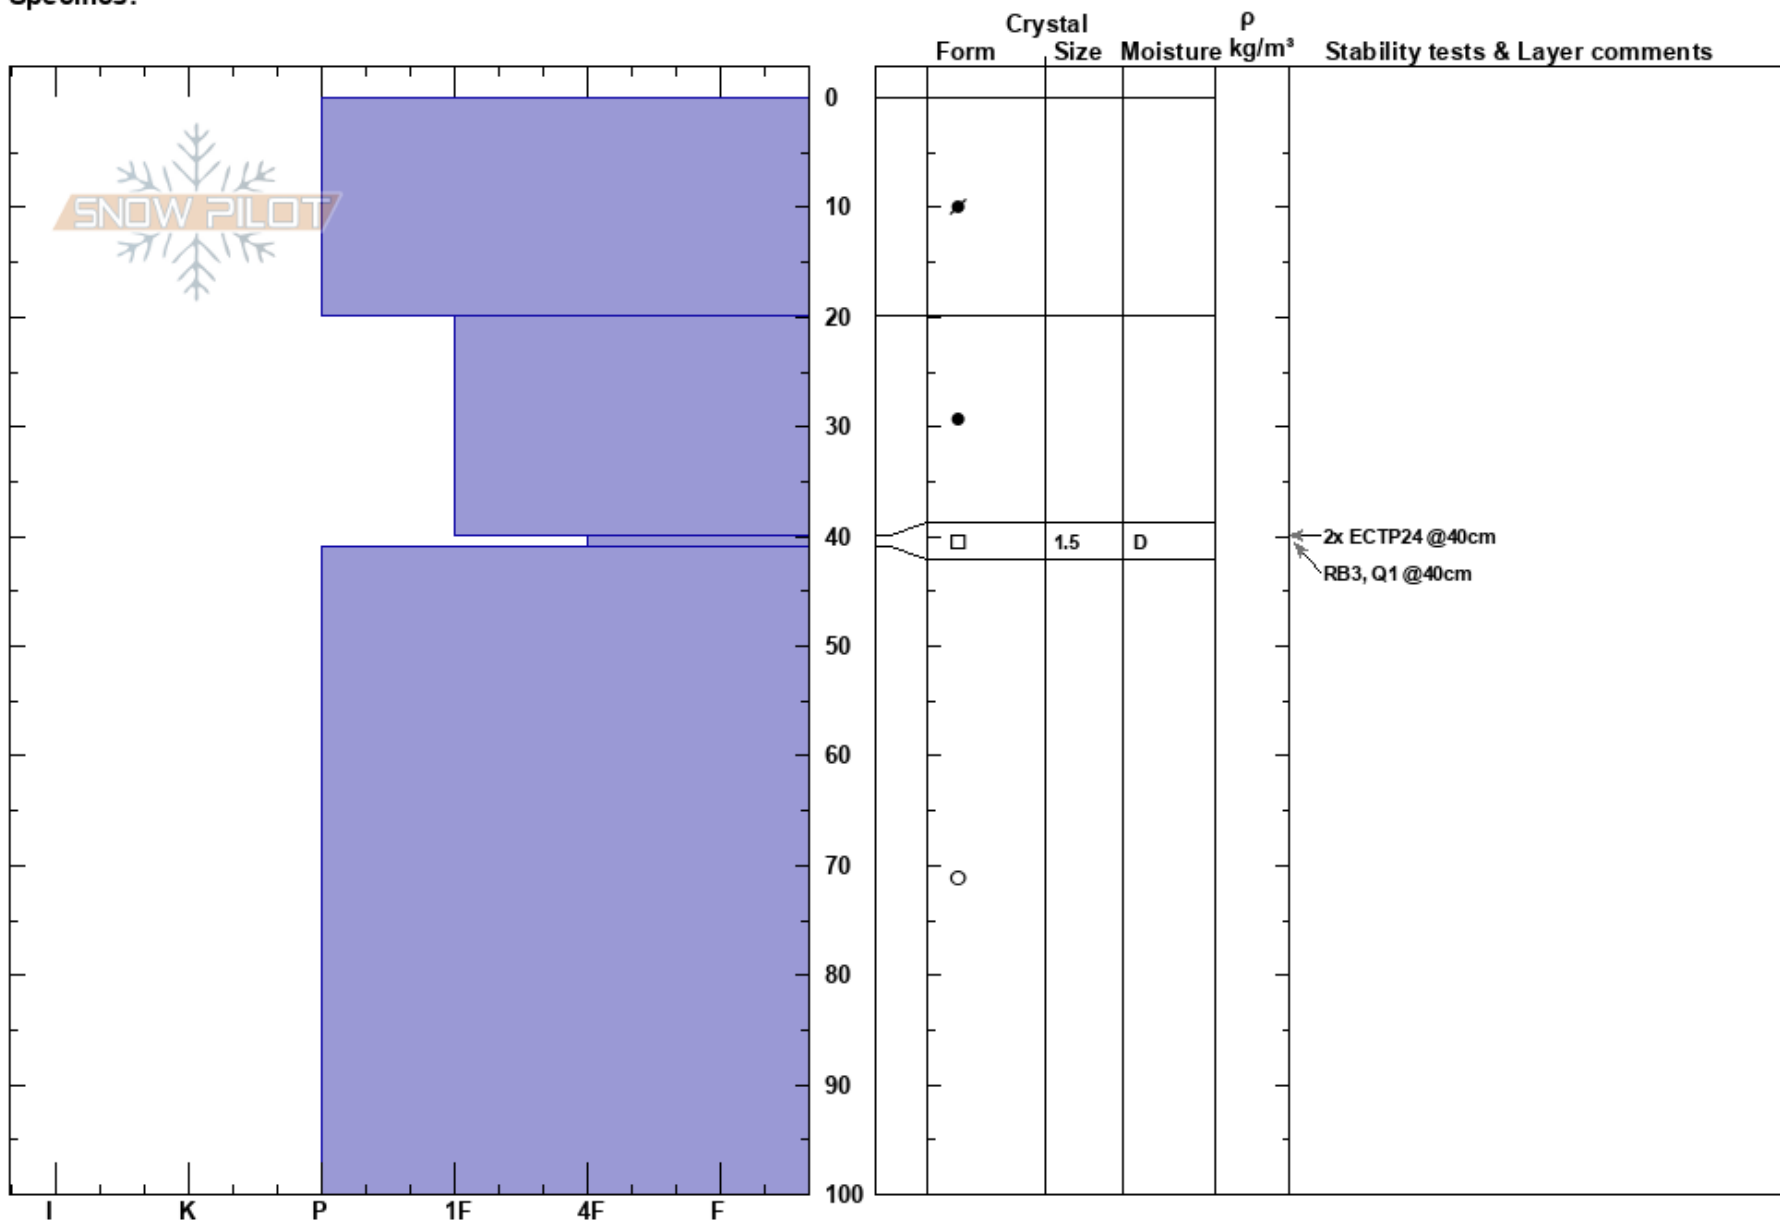

Kyrkja skred
 Jotunheimen
 Norway
Elevation: 1530 m
Aspect: 300°
Specifics:

Stian Gran
 21/03/2018 - 14:18
Co-ord: 32V MP 61611 22736
Slope Angle: 28°
Wind Loading:

Stability:
Air Temperature:
Sky Cover:
Precipitation:
Wind:

Layer Notes:
 40-41cm: Problematic layer

Notes: