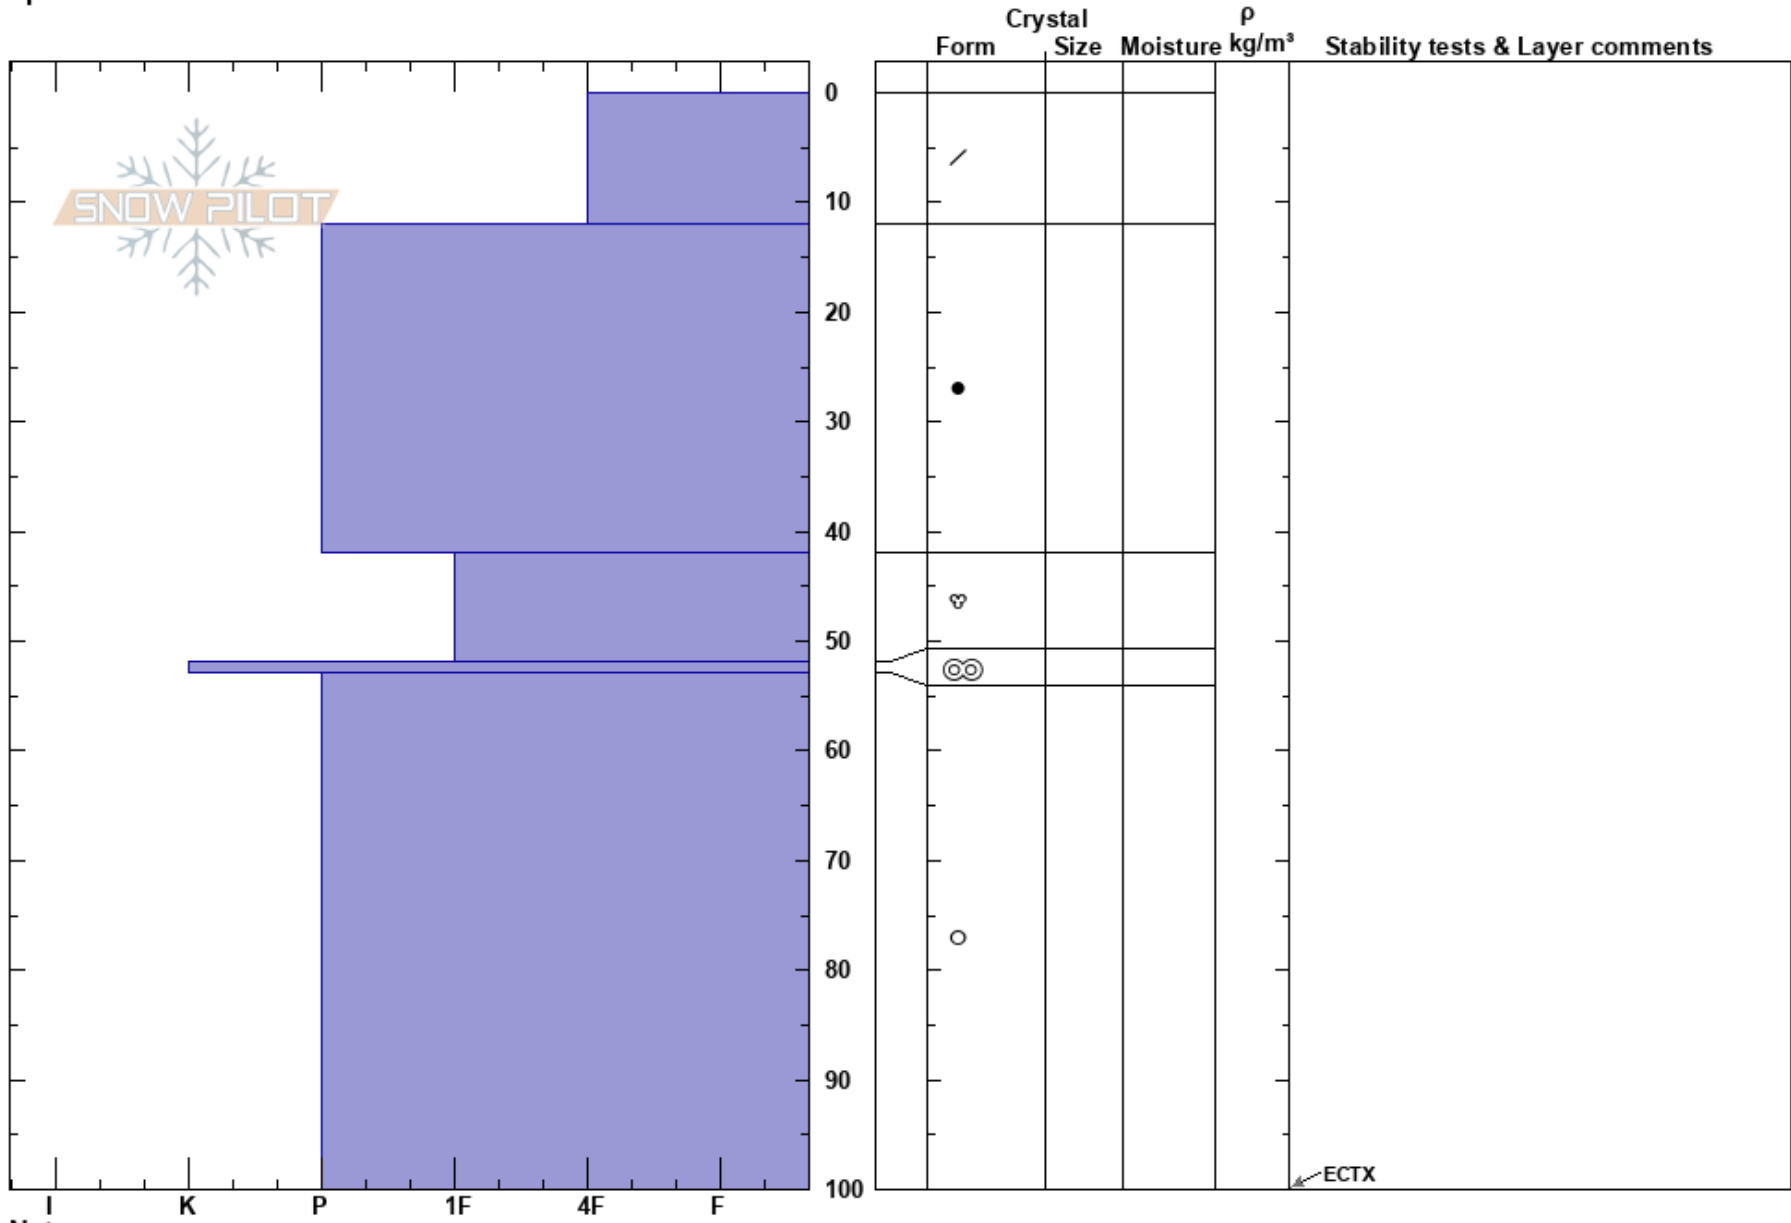

Kyrkjeokse Stian
 Jotunheimen
 Norway
Elevation: 1670 m
Aspect: 180°
Specifics:

Stian Gran
 21/03/2018 - 12:39
Co-ord: 32V MP 60352 22656
Slope Angle: 30°
Wind Loading:

Stability:
Air Temperature:
Sky Cover: OVC
Precipitation:
Wind: NW Moderate

Layer Notes:
 42-52cm: Problematic layer

Notes:

I K P 1F 4F F

ECTX