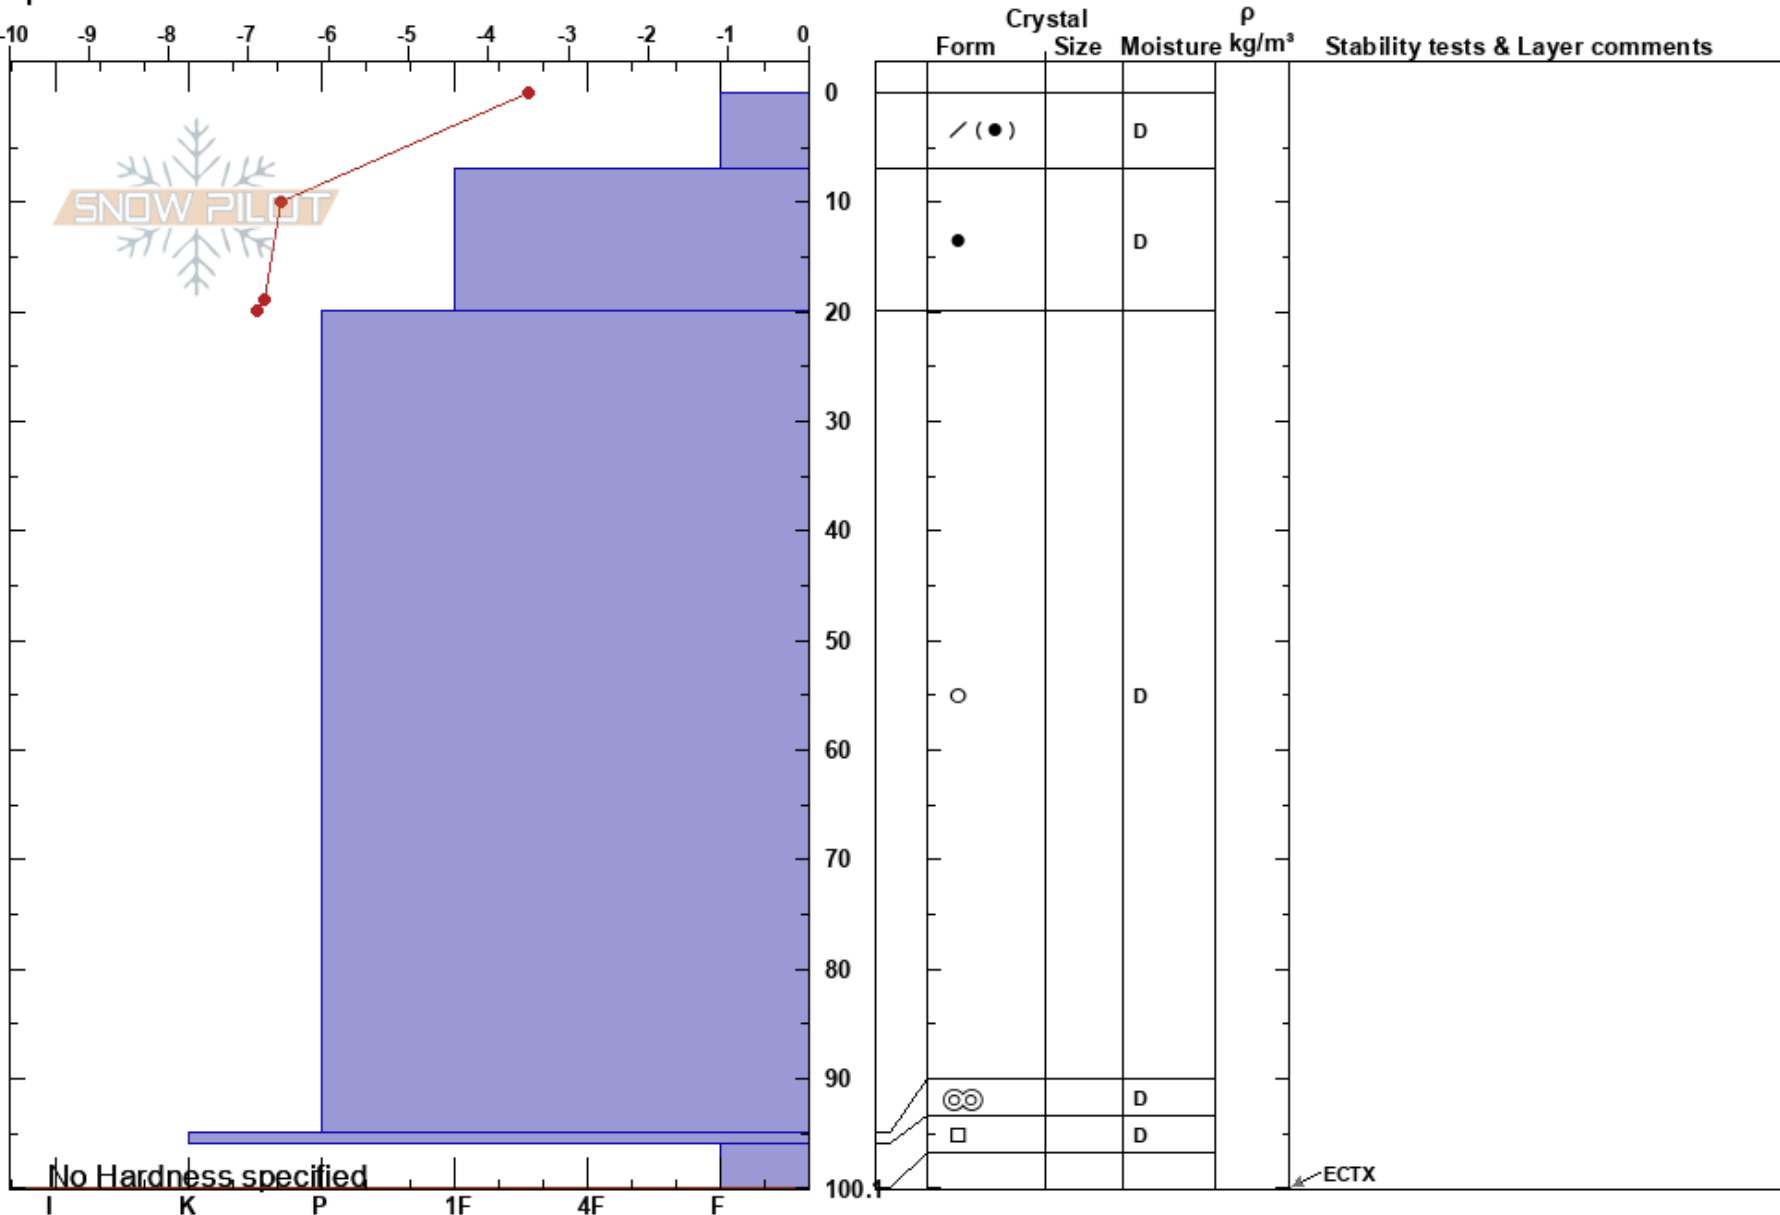

sigurd onsdag
 Jotunheimen
 Norway
 Elevation:
 Aspect:
 Specifics:

Sigurd Eriksen
 21/03/2018 - 12:44
 Co-ord:
 Slope Angle:
 Wind Loading: yes

Stability:
 Air Temperature: -4.2°C
 Sky Cover: OVC
 Precipitation: NO
 Wind: N Moderate

Layer Notes:

No Hardness specified

ECTX

Notes: