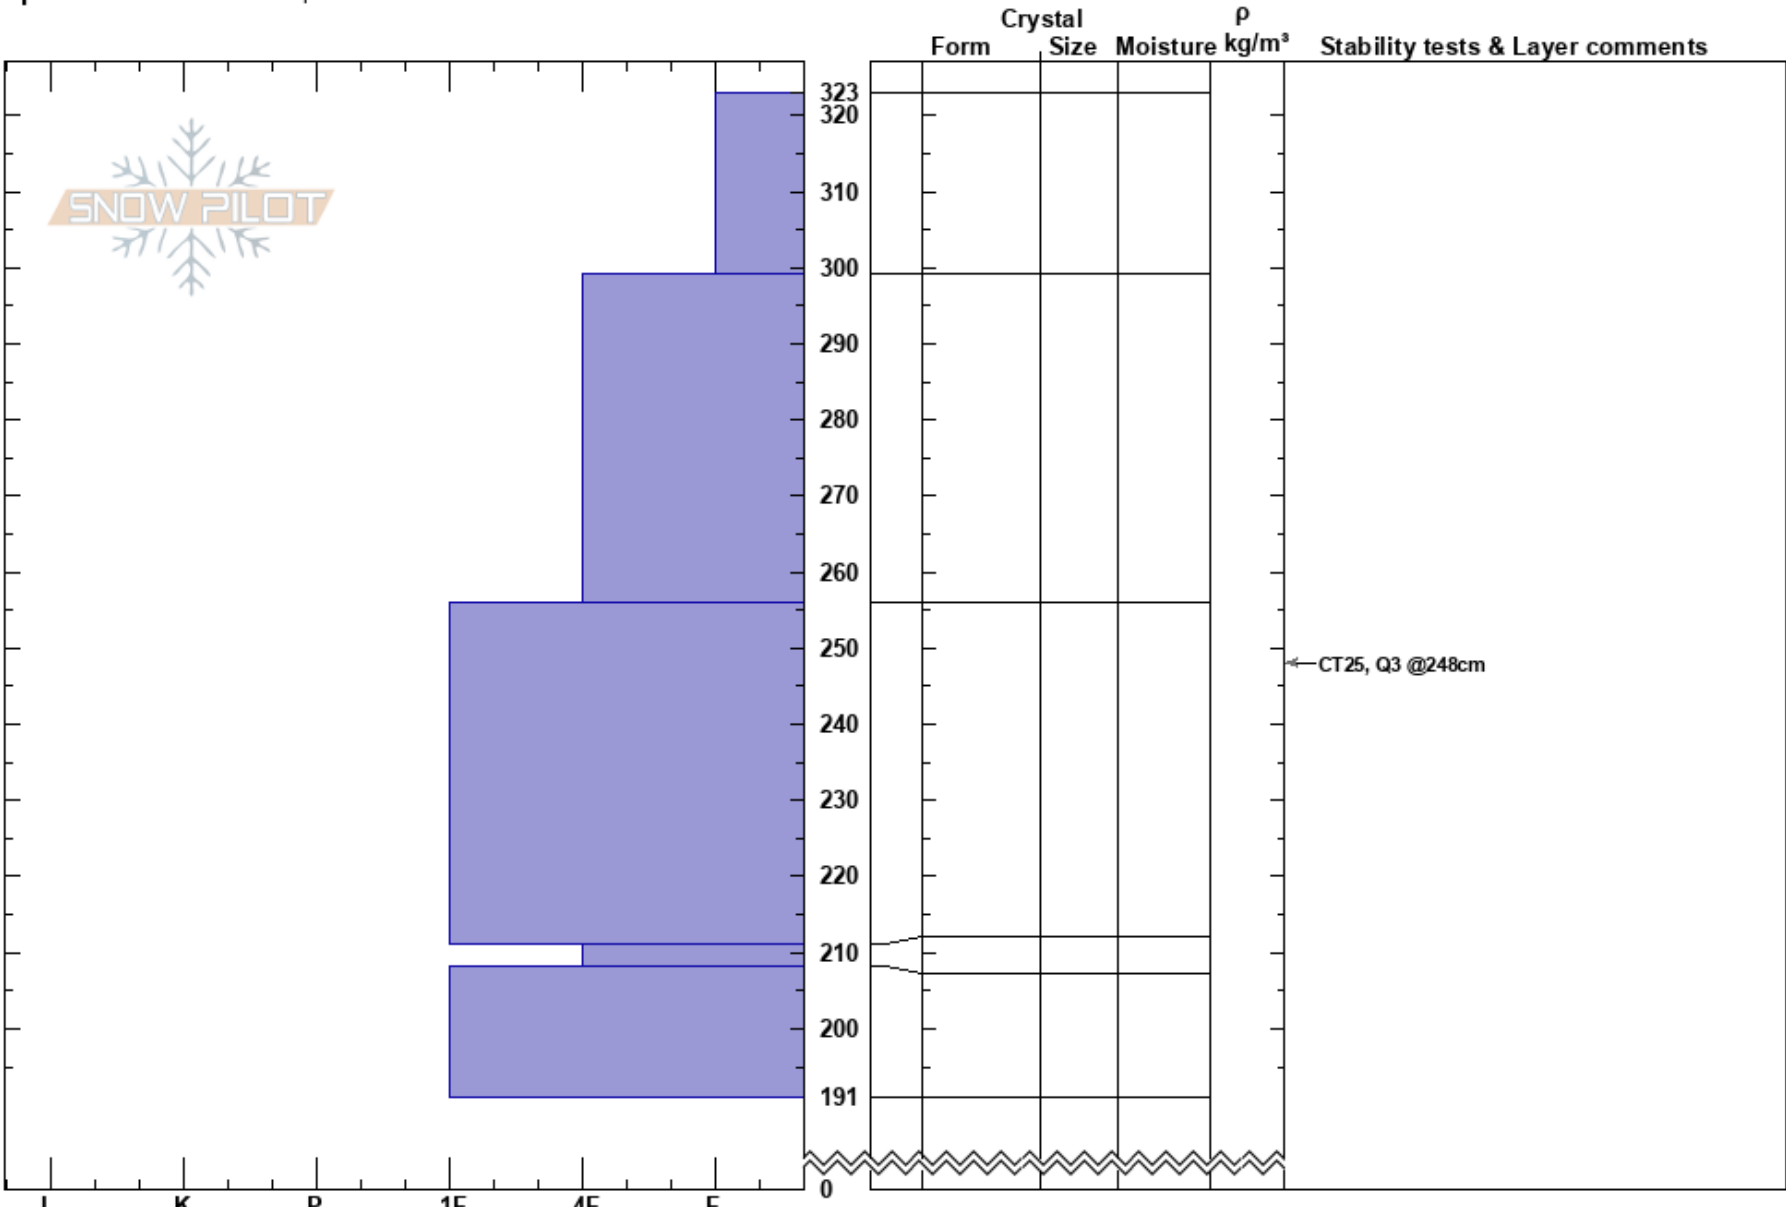

Angell Peak 3/20/18
 Elkhorns
 OR
 Elevation: 8400 ft
 Aspect: NW
 Specifics: Ski tracks on slope

Harry Sherman
 03/20/2018 - 10:46am
 Co-ord: 44.94173N, -118.23222W
 Slope Angle: 31°
 Wind Loading: no

Stability: **HS:323**
 Air Temperature: 323-299cm:Problematic layer
 Sky Cover: FEW
 Precipitation: NO
 Wind:

Notes: