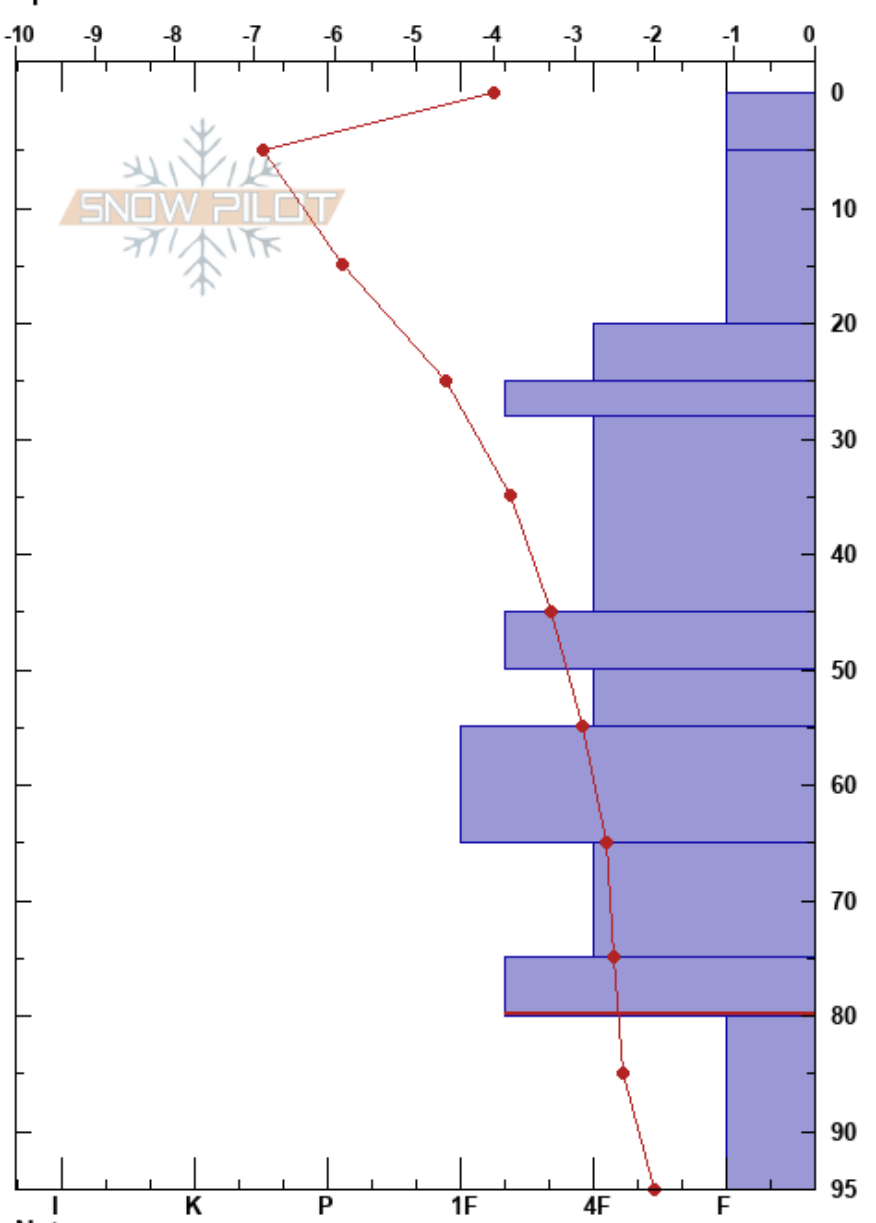

03/19/18 Beaver Basin  
 Grand Mesa  
 CO  
 Elevation: 9480 ft  
 Aspect: 21°  
 Specifics:

Elijah Faville  
 03/19/2018 - 12:45pm  
 Co-ord:  
 Slope Angle: 30°  
 Wind Loading:

Stability: **HS:95**  
 Air Temperature: -5.5°C  
 Sky Cover: FEW  
 Precipitation: NO  
 Wind: Calm

Layer Notes:  
 75-80cm: Problematic layer

Form	Crystal		$\rho$ kg/m <sup>3</sup>	Stability tests & Layer comments
	Size	Moisture		
∇	1-3			
•	0.5-1			
●	0.5-1			
○	1			
□	0.5-1			
□	0.5-1			
□	0.5-1			
□	1			
∧	1-2			
∧	1-2			← CT10, Q2 @80cm
∧	1-3			

Notes: 9 inches new snow in 24 hours