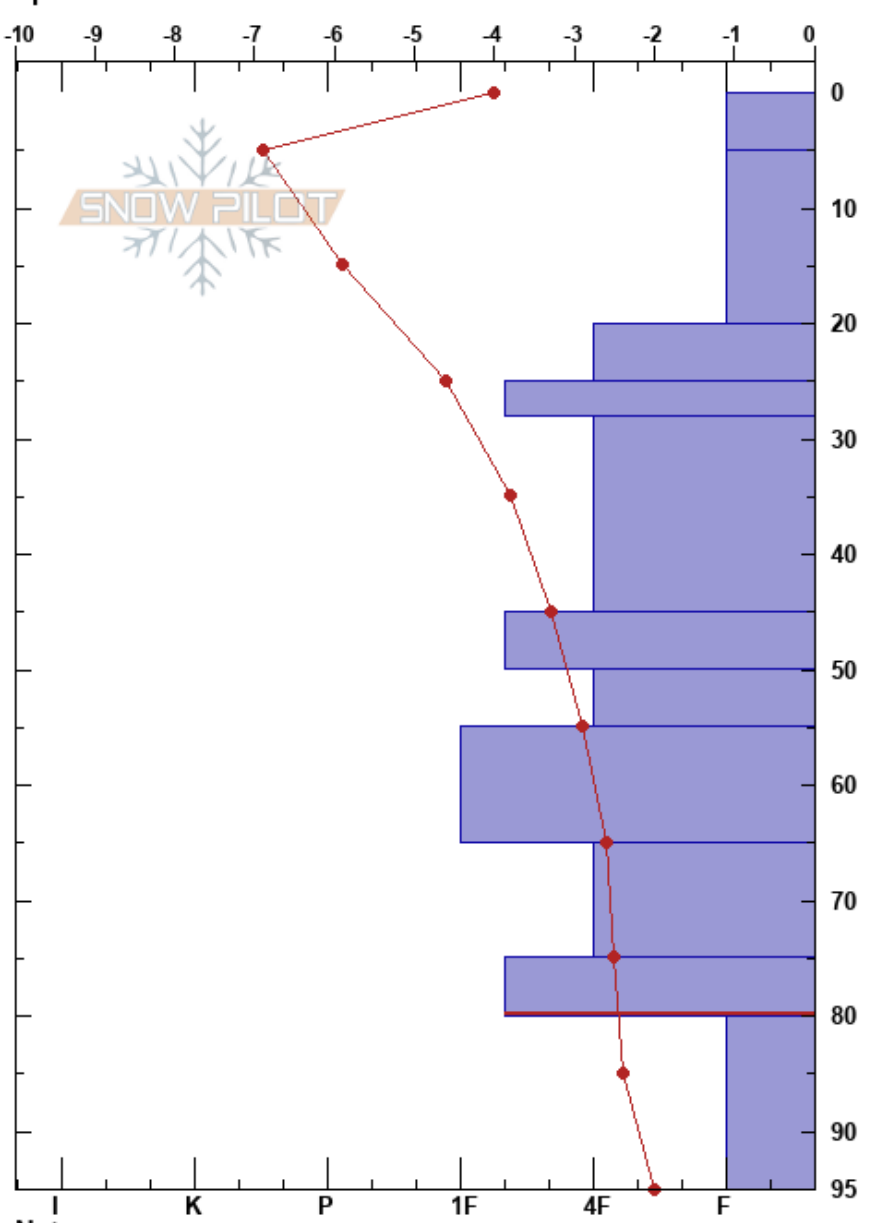

03/19/18 Beaver Basin
 Grand Mesa
 CO
 Elevation: 9480 ft
 Aspect: 21°
 Specifics:

Elijah Faville
 03/19/2018 - 12:45pm
 Co-ord:
 Slope Angle: 30°
 Wind Loading:

Stability:
 Air Temperature: -5.5°C
 Sky Cover: FEW
 Precipitation: NO
 Wind: Calm

HS:95
 75-80cm: Problematic layer

Form	Crystal		ρ kg/m ³	Stability tests & Layer comments
	Size	Moisture		
∇	1-3			
•	0.5-1			
●	0.5-1			
○	1			
□	0.5-1			
□	0.5-1			
□	0.5-1			
□	1			
∧	1-2			
∧	1-2			← CT10, Q2 @80cm
∧	1-3			

Notes: 9 inches new snow in 24 hours