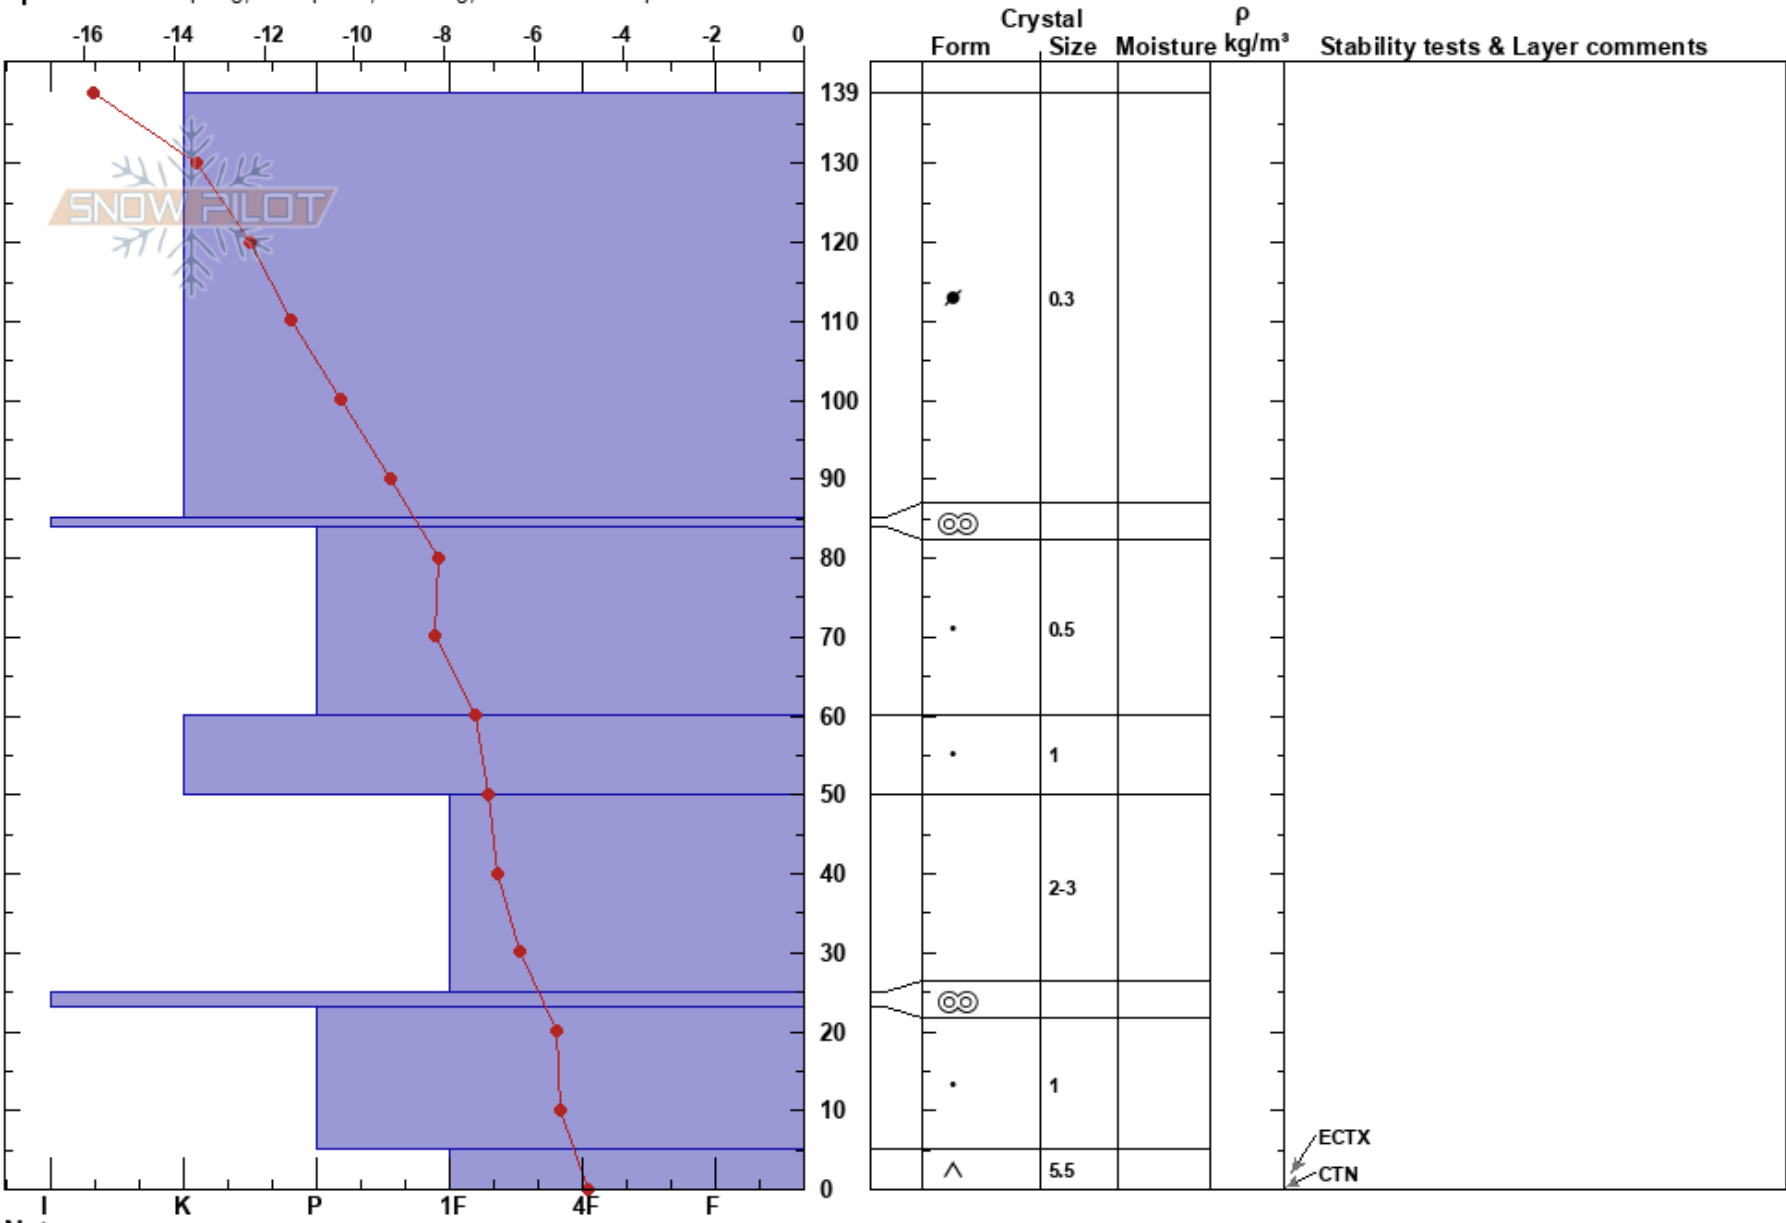

Pyhäkuru N
 Juuso Holstein
 20/03/2018 - 17:40
 Finland
Elevation: 680 m
Aspect: SE
Specifics: Collapsing, widespread; Cracking; Ski tracks on slope

Stability: HS:139
Air Temperature: -13.2°C PF:1
Sky Cover: FEW
Precipitation: NO
Wind: W Moderate

Notes: Pyhäkurun pohjoisenpuoleinen ränni.