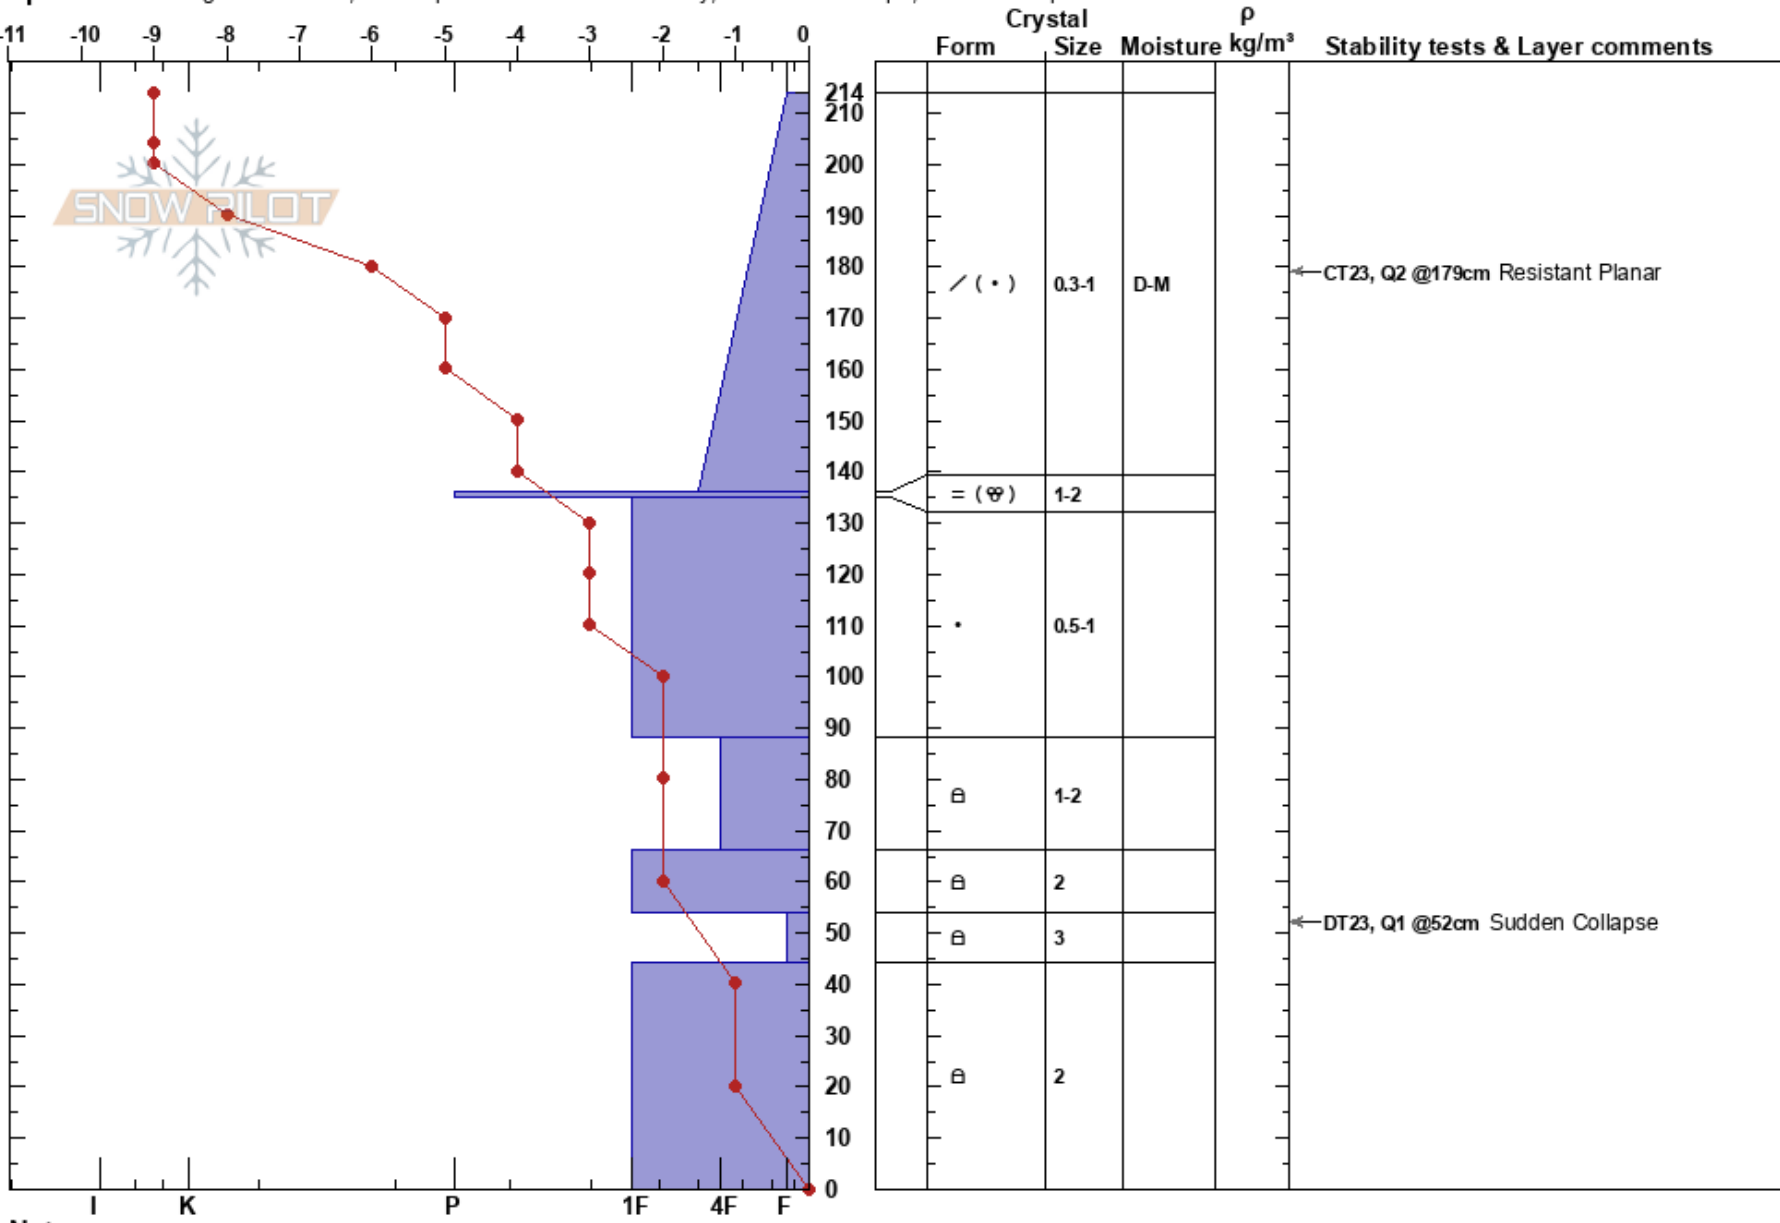

DKs 2
Sierra Nevada
CA
Elevation: 8709 ft
Aspect: NE

Andrew Pierce
03/19/2018 - 11:40am
Co-ord: 38.93576N, -119.89361E
Slope Angle: 17°
Wind Loading: no

Stability: **HS:214**
Air Temperature: -1°C PF:80 54-44cm:Problematic layer
Sky Cover: CLR
Precipitation: NO
Wind: Calm

Specifics: Pit dug in a Ski Area; Pit is representative of backcountry; Ski tracks on slope; We skied slope

Notes: