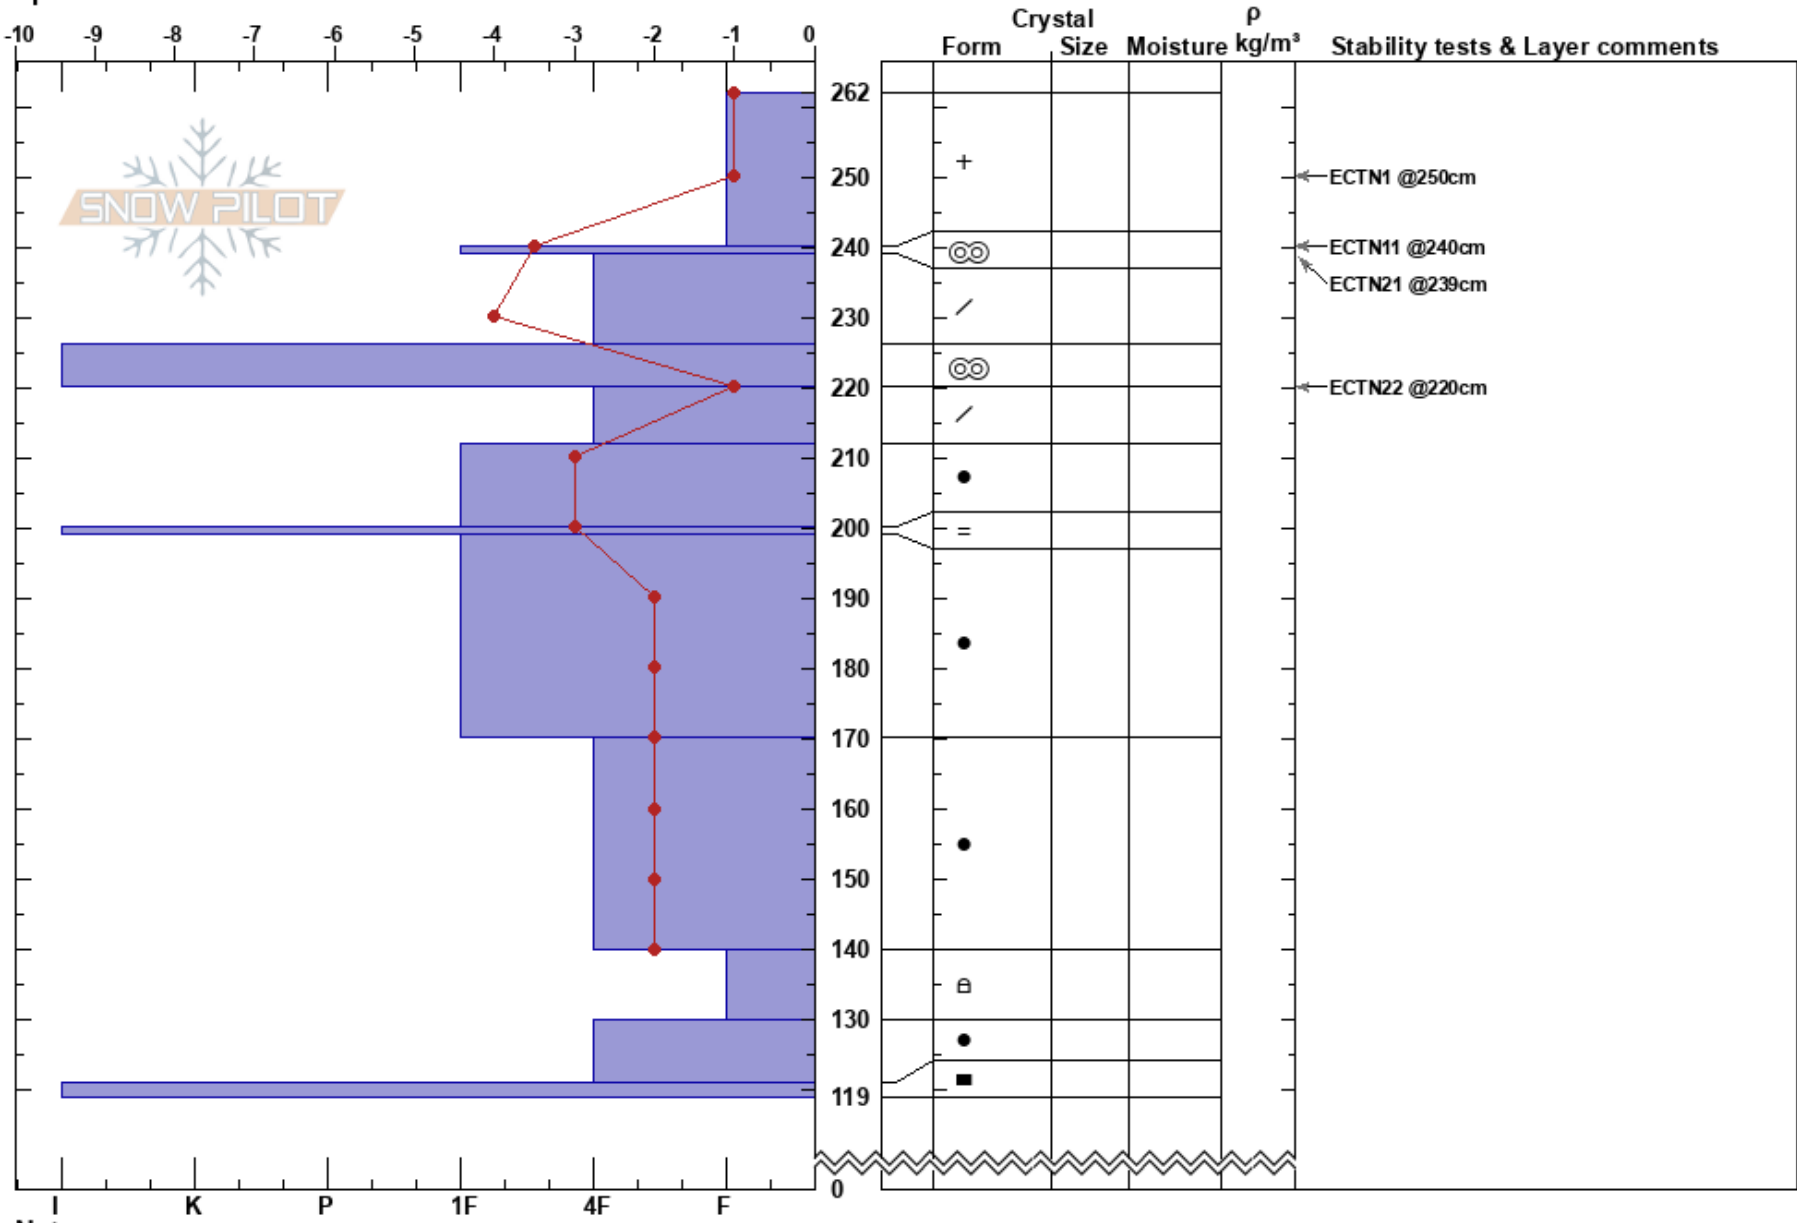

East Shots Rankin Lake
 Rattlesnake Mtns
 MT
 Elevation: 7400 ft
 Aspect: 102°
 Specifics:

Logan King
 03/19/2018 - 11:00am
 Co-ord: 47.03434N, -113.98834W
 Slope Angle: 28°
 Wind Loading: no

Stability: Good
 Air Temperature: -3°C
 Sky Cover: X
 Precipitation: NO
 Wind: Calm

HS:262
 PS:28
 Layer Notes:

Notes: