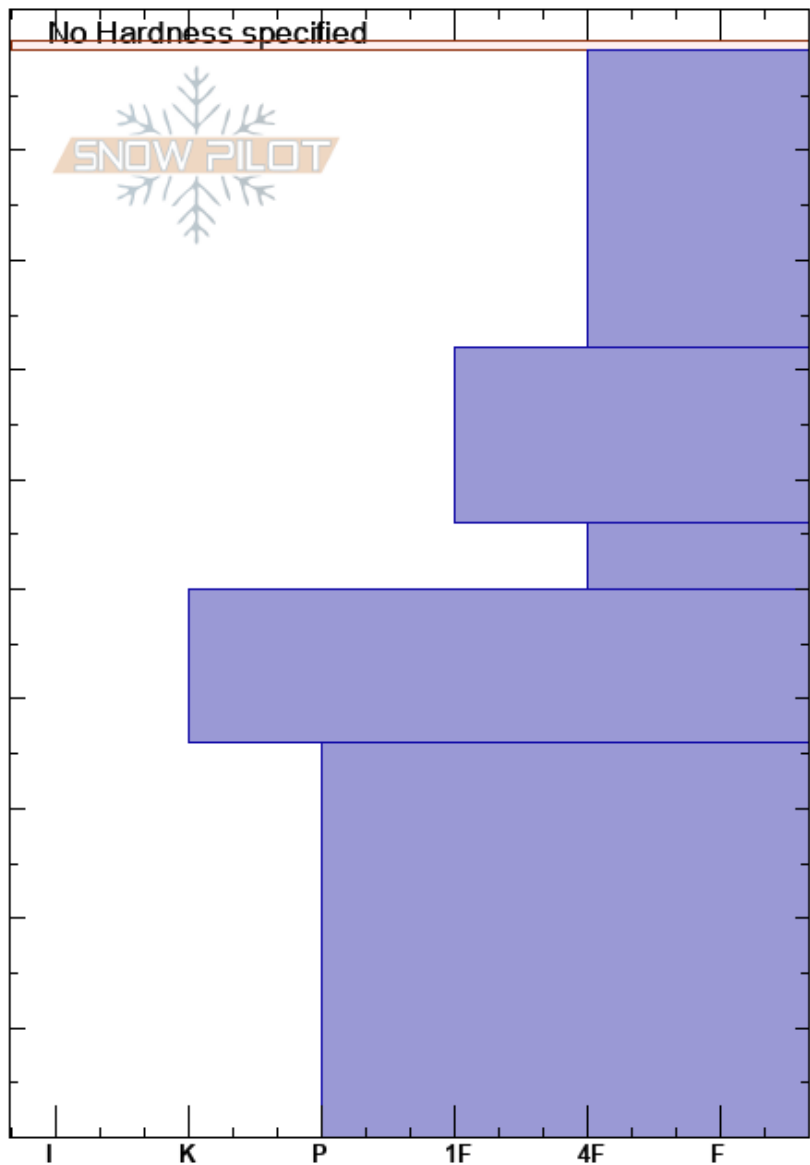

Back of Tsaina  
 Chugach Range  
 AK  
 Elevation: 4500 ft  
 Aspect: E  
 Specifics:

Max Wittenberg  
 03/17/2018 - 12:00pm  
 Co-ord: 61.25075N, -145.84698E  
 Slope Angle: 25°  
 Wind Loading:

Stability:  
 Air Temperature: -2°C  
 Sky Cover: CLR  
 Precipitation: NO  
 Wind: NE Calm

HS:100  
 Layer Notes:  
 44-50cm: Problematic layer

Depth (cm)	Crystal		Moisture	$\rho$ kg/m <sup>3</sup>	Stability tests & Layer comments
	Form	Size			
0-2	V	2			
2-30	/	1			
30-44	/				
44-50	⊖	1			← CT, Q2 @48cm
50-62	•				
62-100	•	1.5			