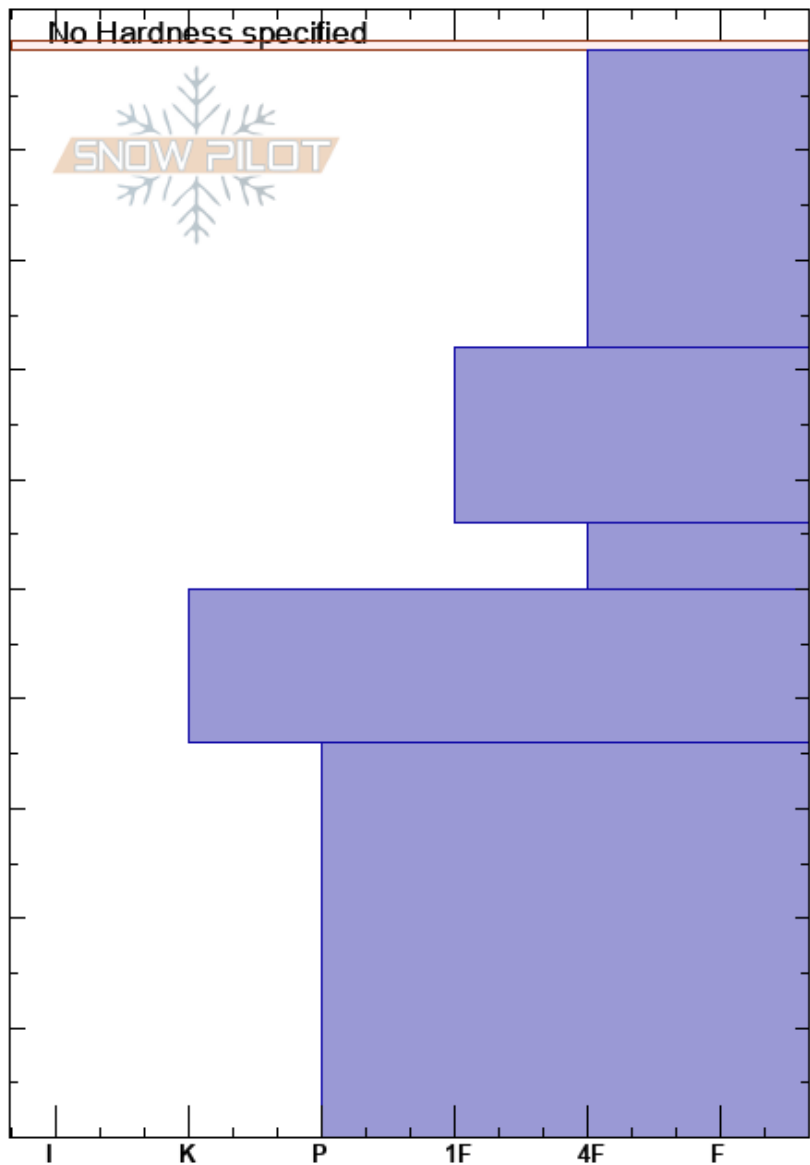

Back of Tsaina
 Chugach Range
 AK
 Elevation: 4500 ft
 Aspect: E
 Specifics:

Max Wittenberg
 03/17/2018 - 12:00pm
 Co-ord: 61.25075N, -145.84698E
 Slope Angle: 25°
 Wind Loading:

Stability:
 Air Temperature: -2°C
 Sky Cover: CLR
 Precipitation: NO
 Wind: NE Calm

HS:100
 Layer Notes:
 44-50cm: Problematic layer

Depth (cm)	Crystal		Moisture	ρ kg/m ³	Stability tests & Layer comments
	Form	Size			
0 - 2	V	2			
2 - 30	/	1			
30 - 44	/				
44 - 50	⊖	1			← CT, Q2 @48cm
50 - 62	•				
62 - 100	•	1.5			