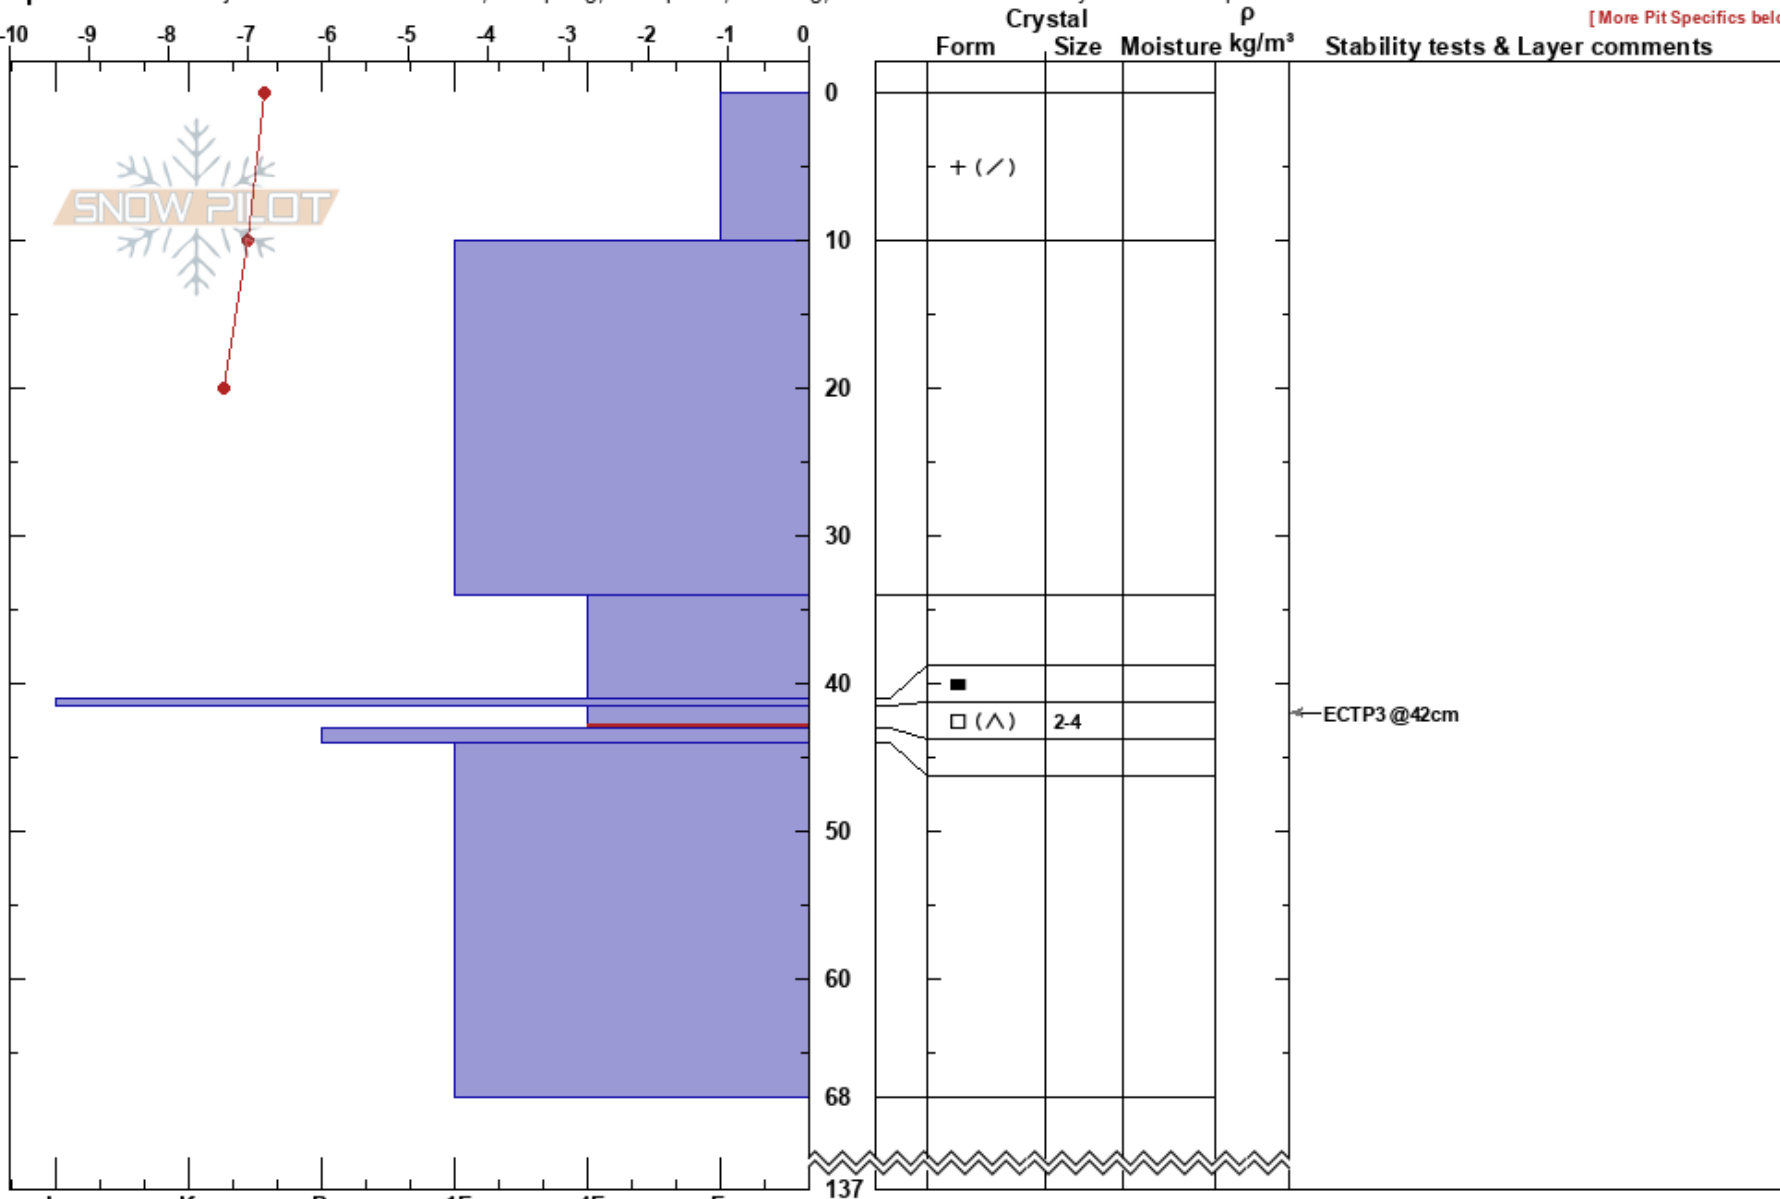

Biran sydostsida
 Abisko
 Sweden
Elevation: 830 m
Aspect: 140°

Mathias Jansson
 19/03/2018 - 11:15
Co-ord:
Slope Angle: 17°
Wind Loading: no

Stability: Poor **HS:**137 **Layer Notes:**
Air Temperature: -6.6°C **PF:**20 41.5-43cm: Problematic layer
Sky Cover: BKN
Precipitation: S-1
Wind: NE Moderate

Specifics: Pit is adjacent to avalanche: other; Collapsing, widespread; Cracking; Recent avalanche activity on similar slopes

[More Pit Specifics below]

Notes: Läsida som samlat snö under stormen, ALP. Additional Pit Specifics: Recent avalanche activity on different slopes