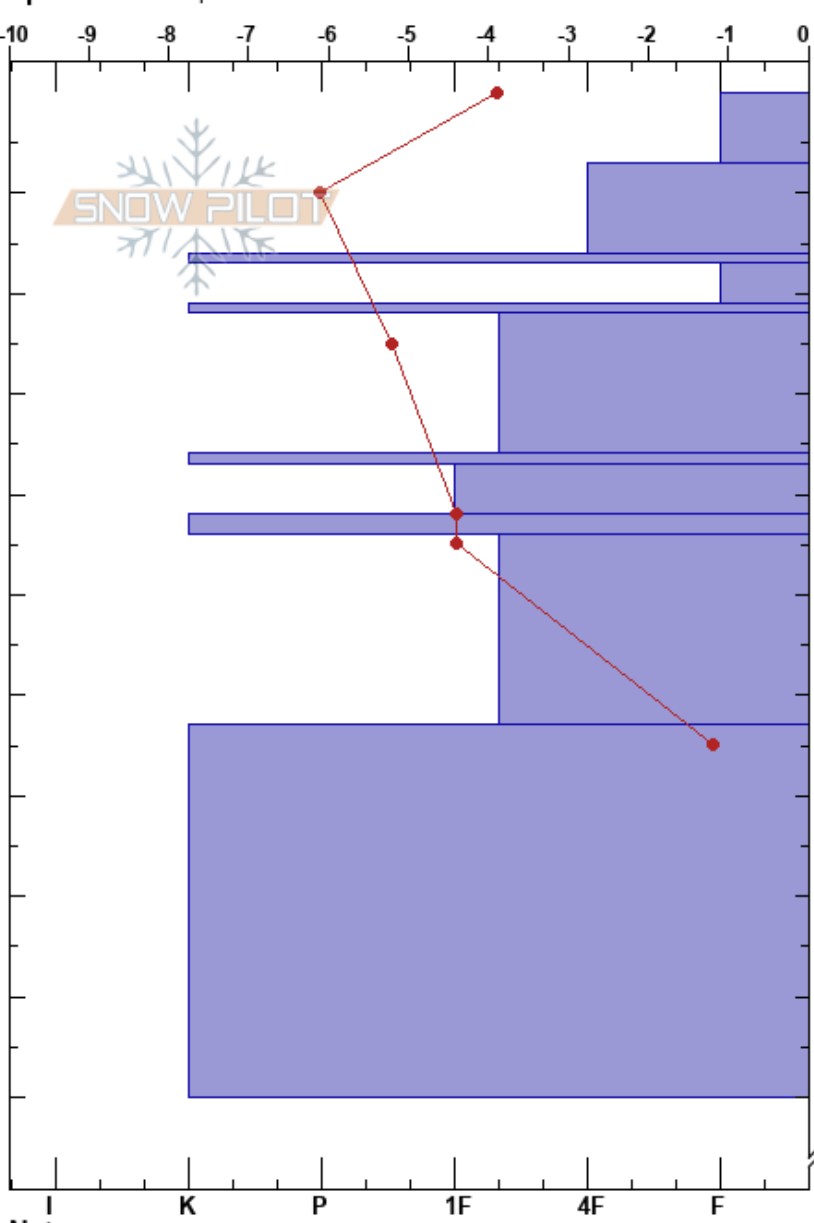

Hornindal Skisenter  
 Sunnmorealps  
 Norway  
 Elevation: 400 m  
 Aspect: W  
 Specifics: Poor pit location

Sunniva Skuset  
 18/03/2018 - 15:00  
 Co-ord: 32V 372269E 6877879N  
 Slope Angle: 0°  
 Wind Loading:

Stability: HS:167  
 Air Temperature: -2.2°C PF:30  
 Sky Cover: OVC  
 Precipitation: S-1  
 Wind: Layer Notes: 17-21cm: Oppeten skare pga kulde

Form	Crystal		Moisture	$\rho$ kg/m <sup>3</sup>	Stability tests & Layer comments
	Size				
⊖ (□)	0.5		D		17-21cm: Oppeten skare pga kulde
□ (⊖)	0.5-1		D		
⊖ (⊖)			D		
⊖ (□)	1		D		
⊖ (⊖)			D		
● (□)	0.5-1		D		
⊖ (○)	1-2		D		
● (⊖)	0.5-1		D		
⊖ (○)	1-2		D		
□ (○)	1-1.5		D		
⊖ (○)	1-3		D		