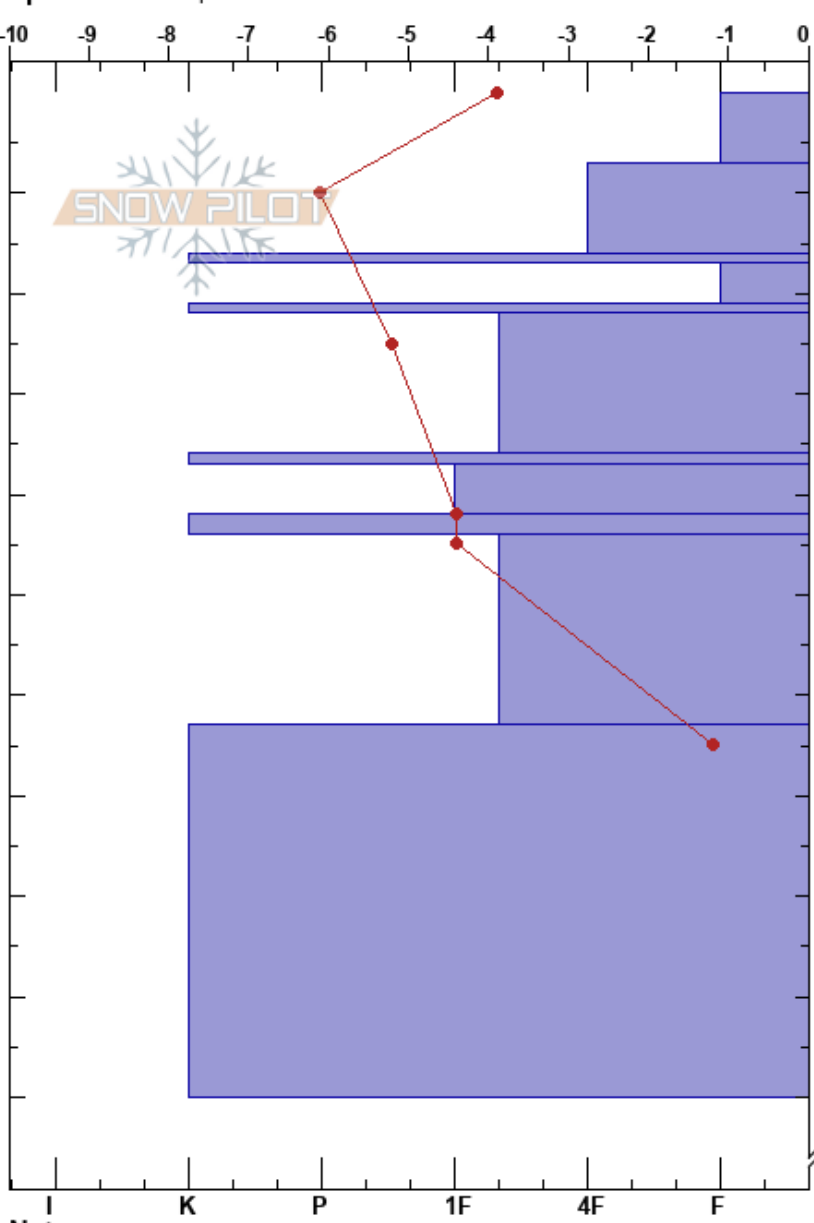

Hornindal Skisenter
 Sunnmørealps
 Norway
 Elevation: 400 m
 Aspect: W
 Specifics: Poor pit location

Sunniva Skuset
 18/03/2018 - 15:00
 Co-ord: 32V 372269E 6877879N
 Slope Angle: 0°
 Wind Loading:

Stability: HS:167
 Air Temperature: -2.2°C PF:30
 Sky Cover: OVC
 Precipitation: S-1
 Wind: Layer Notes: 17-21cm: Oppeten skare pga kulde

Form	Crystal		Moisture	ρ kg/m ³	Stability tests & Layer comments
	Size				
⊖ (□)	0.5		D		17-21cm: Oppeten skare pga kulde
□ (⊖)	0.5-1		D		
⊖ (⊖)			D		
⊖ (□)	1		D		
⊖ (⊖)			D		
● (□)	0.5-1		D		
⊖ (○)	1-2		D		
● (⊖)	0.5-1		D		
⊖ (○)	1-2		D		
□ (○)	1-1.5		D		
⊖ (○)	1-3		D		