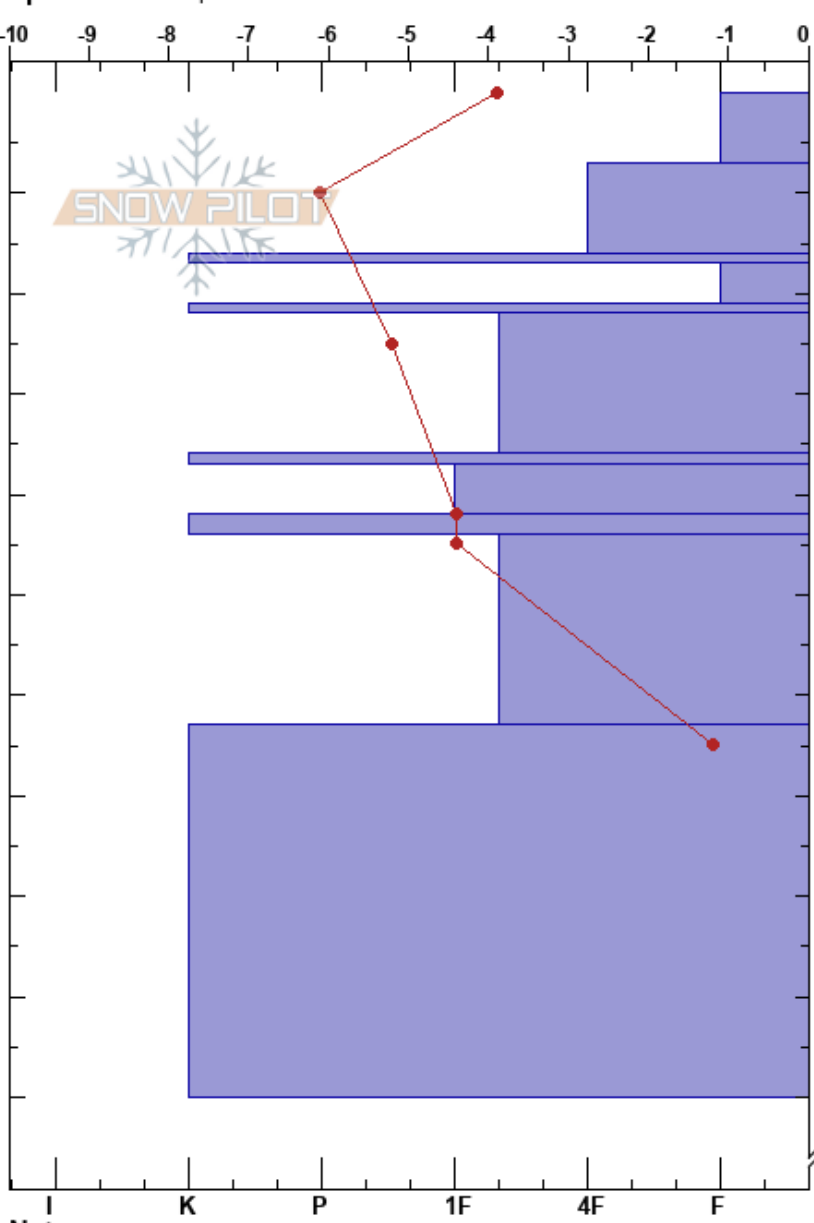

Hornindal Skisenter  
 Sunnmorealps  
 Norway  
 Elevation: 400 m  
 Aspect: W  
 Specifics: Poor pit location

Sunniva Skuset  
 18/03/2018 - 15:00  
 Co-ord: 32V 372269E 6877879N  
 Slope Angle: 0°  
 Wind Loading:

Stability: HS:167  
 Air Temperature: -2.2°C PF:30  
 Sky Cover: OVC  
 Precipitation: S-1  
 Wind: Layer Notes: 17-21cm: Oppeten skare pga kulde

Form	Crystal		Moisture	ρ kg/m³	Stability tests & Layer comments
	Size				
⊖ (□)	0.5		D		17-21cm: Oppeten skare pga kulde
□ (⊖)	0.5-1		D		
⊖ (⊖)			D		
⊖ (□)	1		D		
⊖ (⊖)			D		
● (□)	0.5-1		D		
⊖ (○)	1-2		D		
● (⊖)	0.5-1		D		
⊖ (○)	1-2		D		
□ (○)	1-1.5		D		
⊖ (○)	1-3		D		