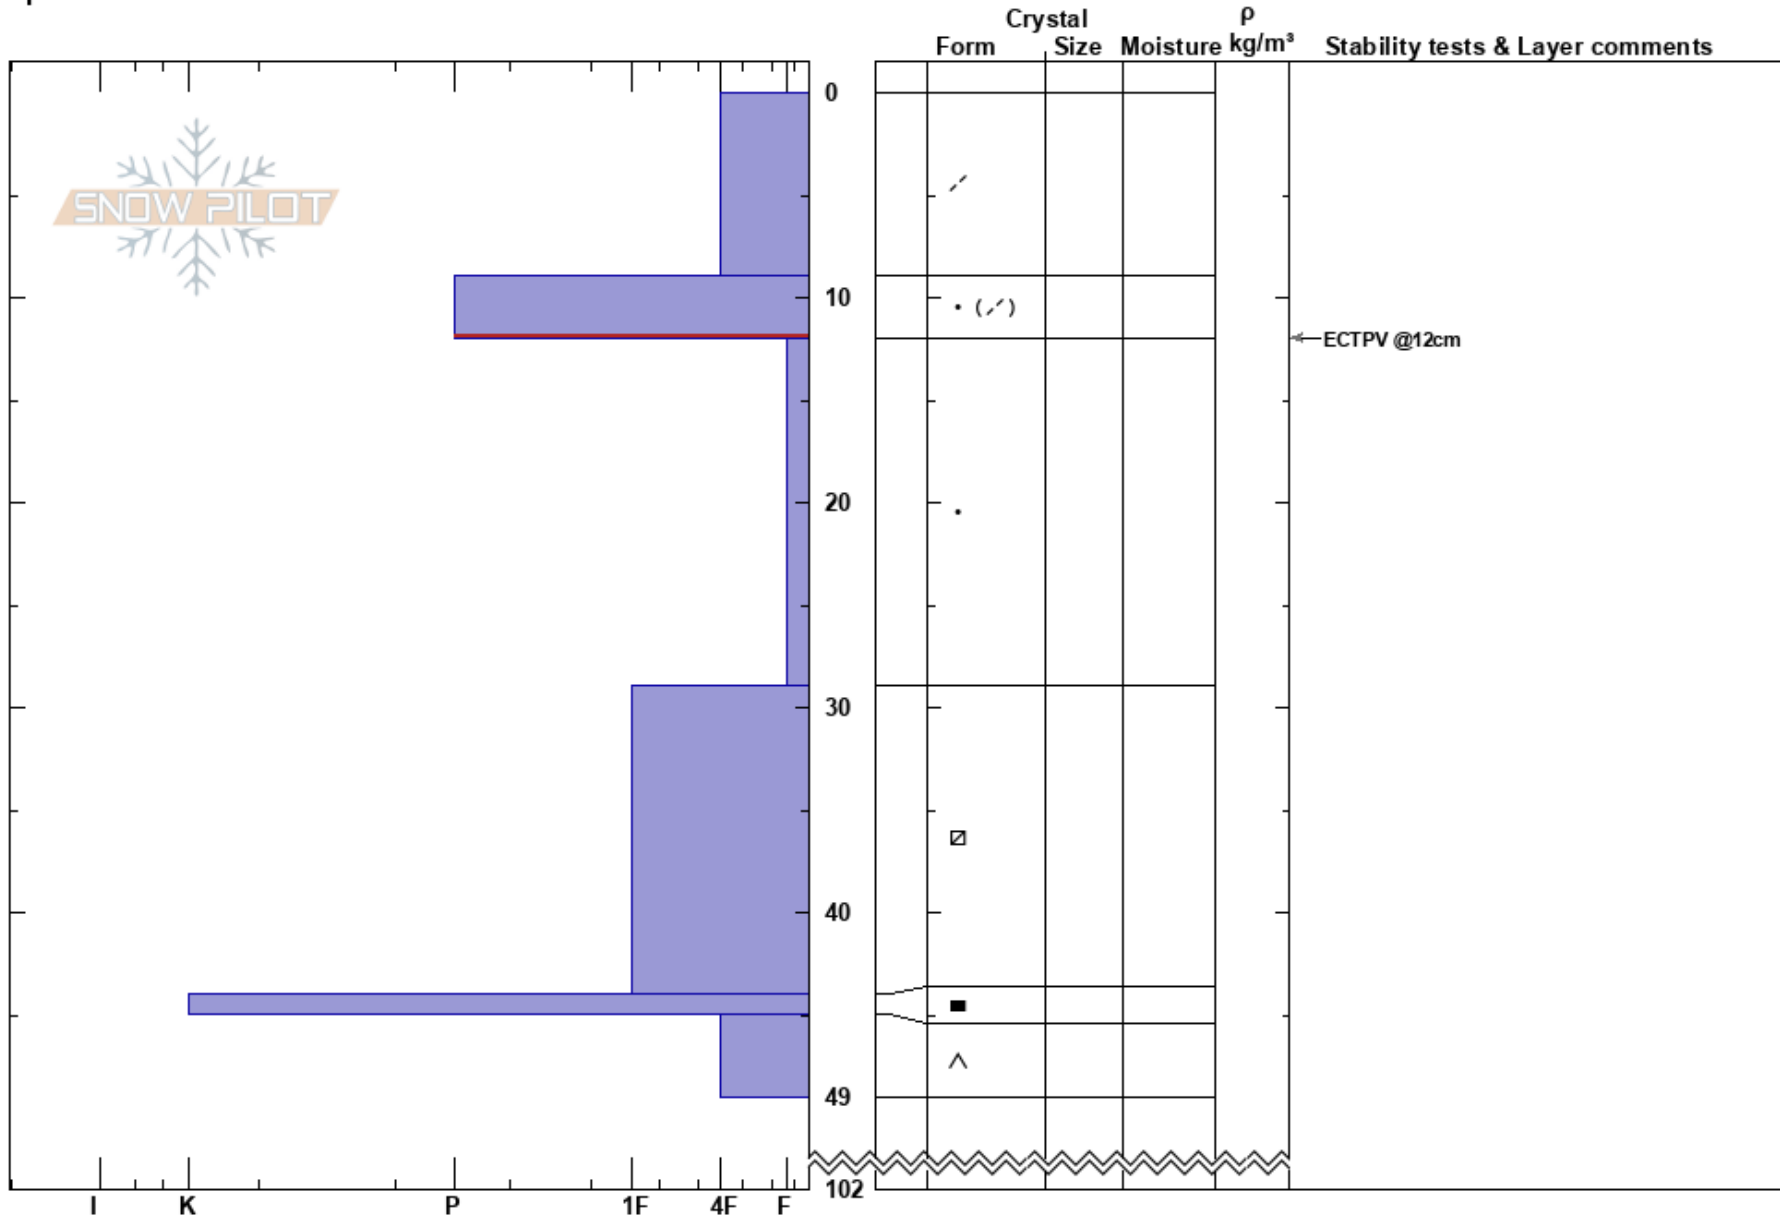

Blomsterfjället
 Funäsfjällen
 Sweden
 Elevation: 1000 m
 Aspect: E
 Specifics:

karl johansson
 19/03/2018 - 11:00
 Co-ord: 62.55968N, 12.28093W
 Slope Angle: 21°
 Wind Loading: yes

Stability: HS:102
 Air Temperature: -2°C PF:30
 Sky Cover: BKN
 Precipitation: NO
 Wind: W Strong
 Layer Notes: 9-12cm: Problematic layer