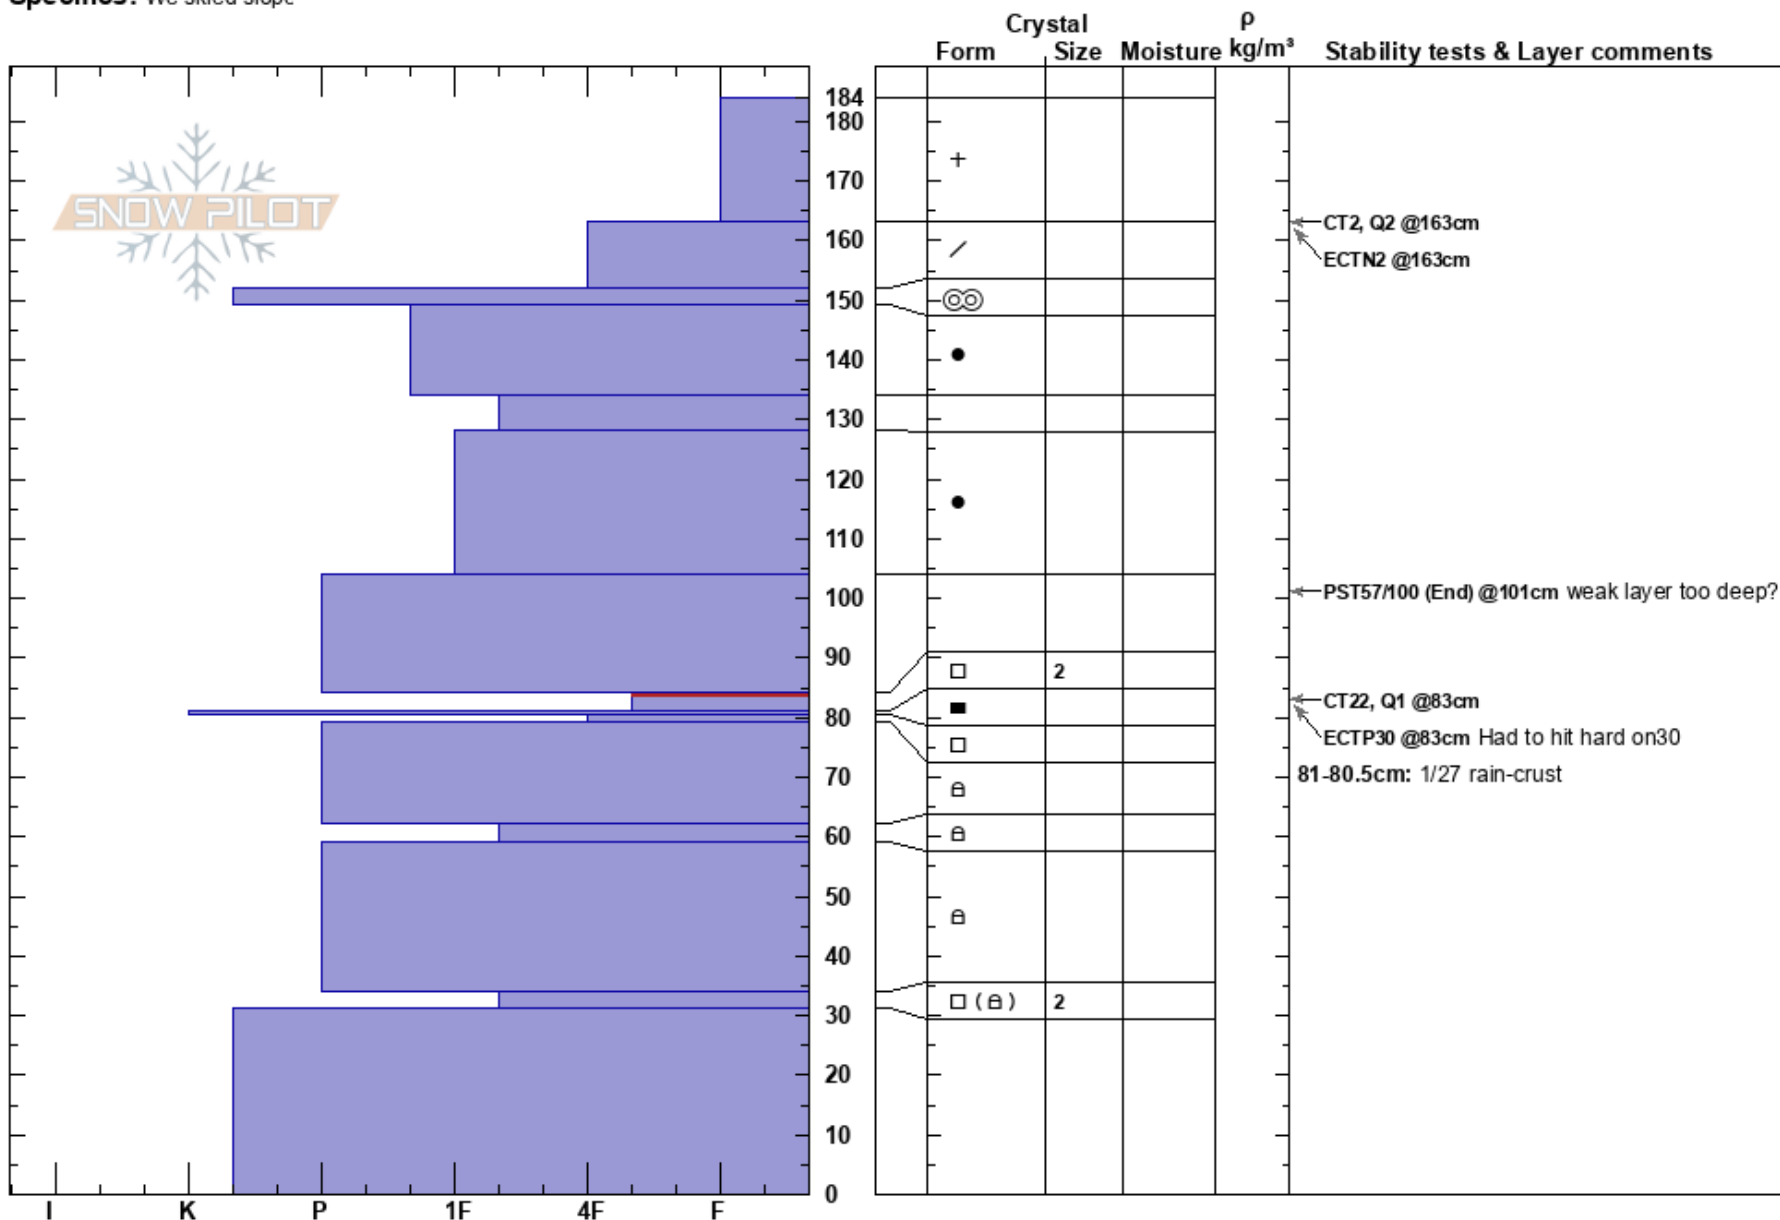

Magog, East Bench
 Bear River Range
 UT
 Elevation: 8820 ft
 Aspect: NE
 Specifics: We skied slope

toby weed
 03/18/2018 - 4:00pm
 Co-ord: 41.91270N, -111.65037W
 Slope Angle: 32°
 Wind Loading: yes

Stability: Good HS:184
 Air Temperature: 23°F PS: 20
 Sky Cover: BKN
 Precipitation: S1
 Wind: NW Moderate
 84-81cm: Problematic layer
 81-80.5cm: 1/27 rain-crust

Notes: not so sure about test accuracy due to depth of weak layer >100 cm deep... hard to perform tests.