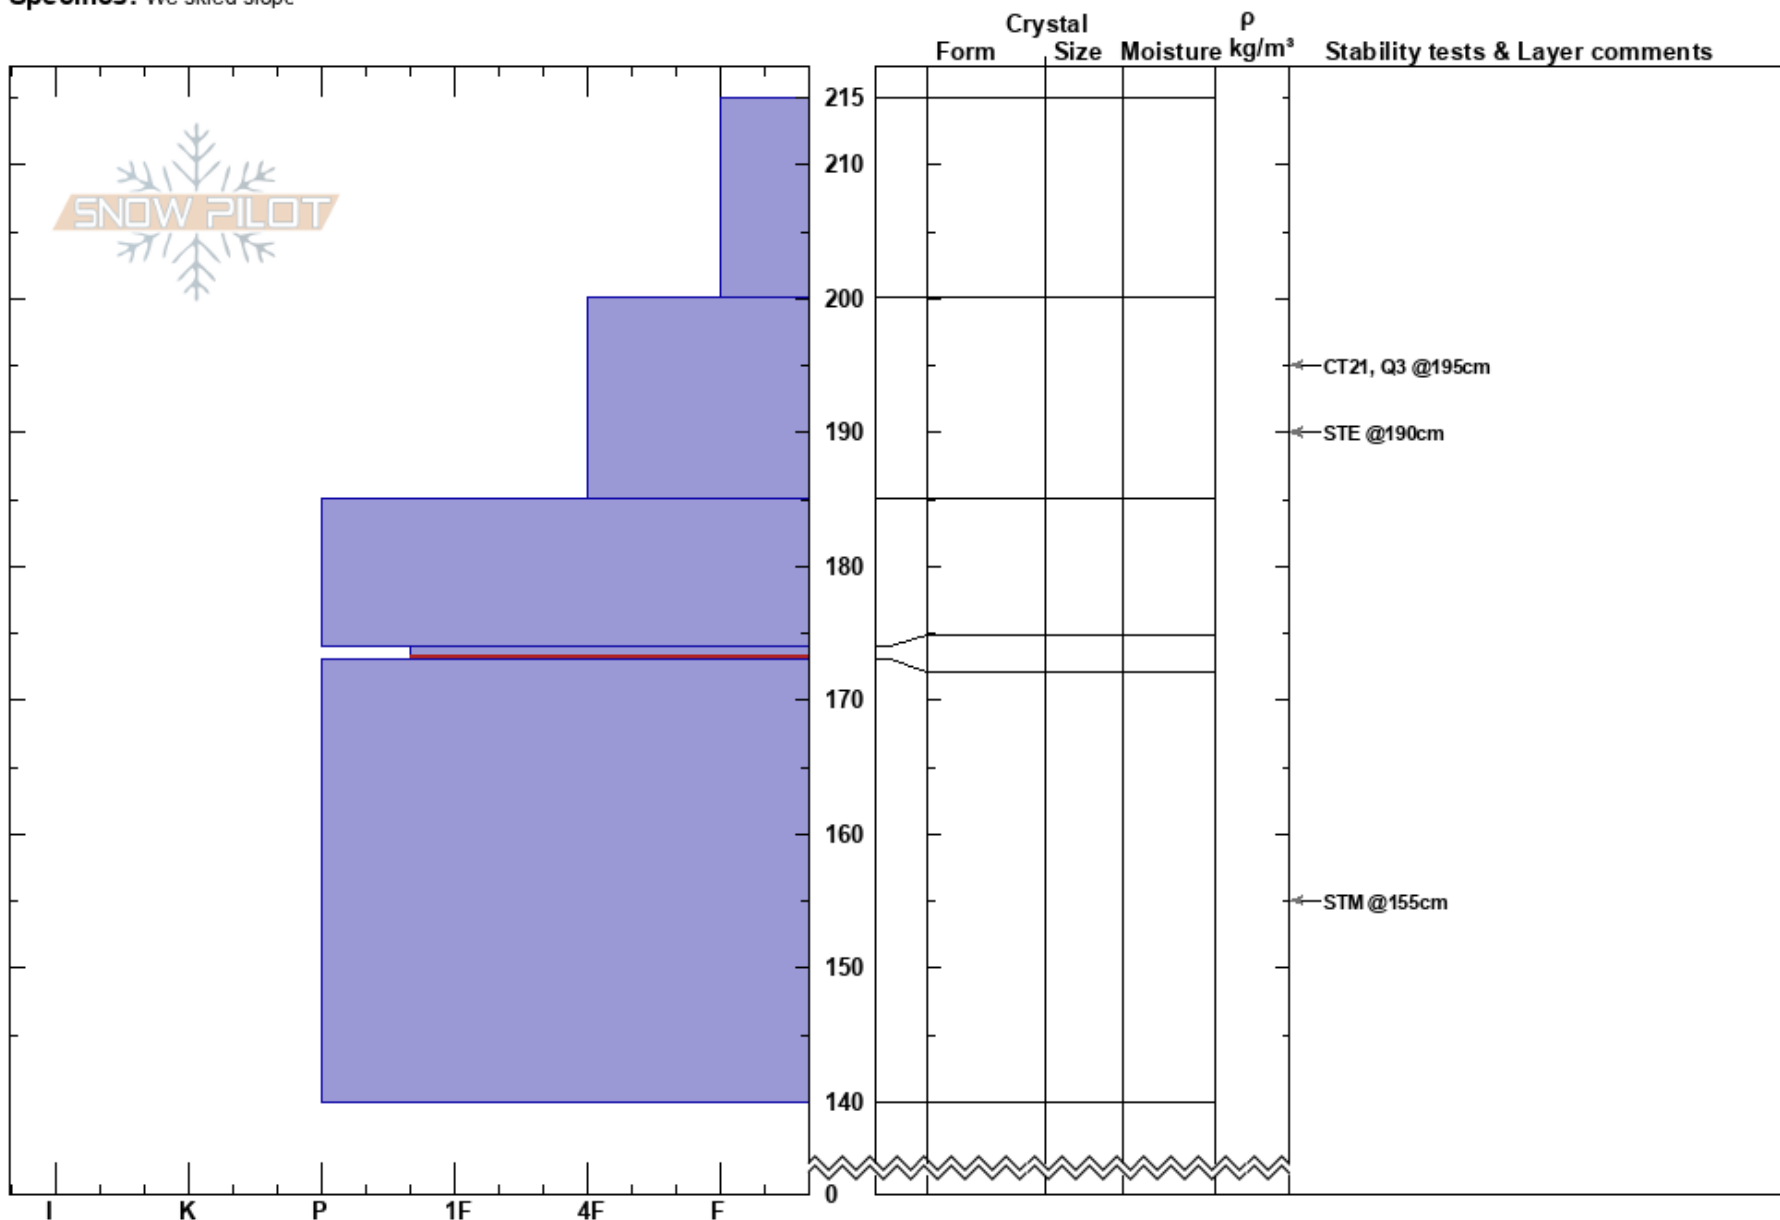

Wildcat
 Chugach Range
 AK
 Elevation: 4900 ft
 Aspect: 0°
 Specifics: We skied slope

meaghan wheeler
 03/18/2018 - 12:00pm
 Co-ord: 61.36570N, -145.63088W
 Slope Angle: 30°
 Wind Loading: no

Stability: Very Good HS:215
 Air Temperature: -4°C PS: 8 174-173cm:Problematic layer
 Sky Cover: BKN
 Precipitation: NO
 Wind: Light Breeze

Notes: Hasty Pit dug with limited tests dug due to deteriorating weather. No apparent signs of instability in the pit. Only naturals observed were caused by solar input.