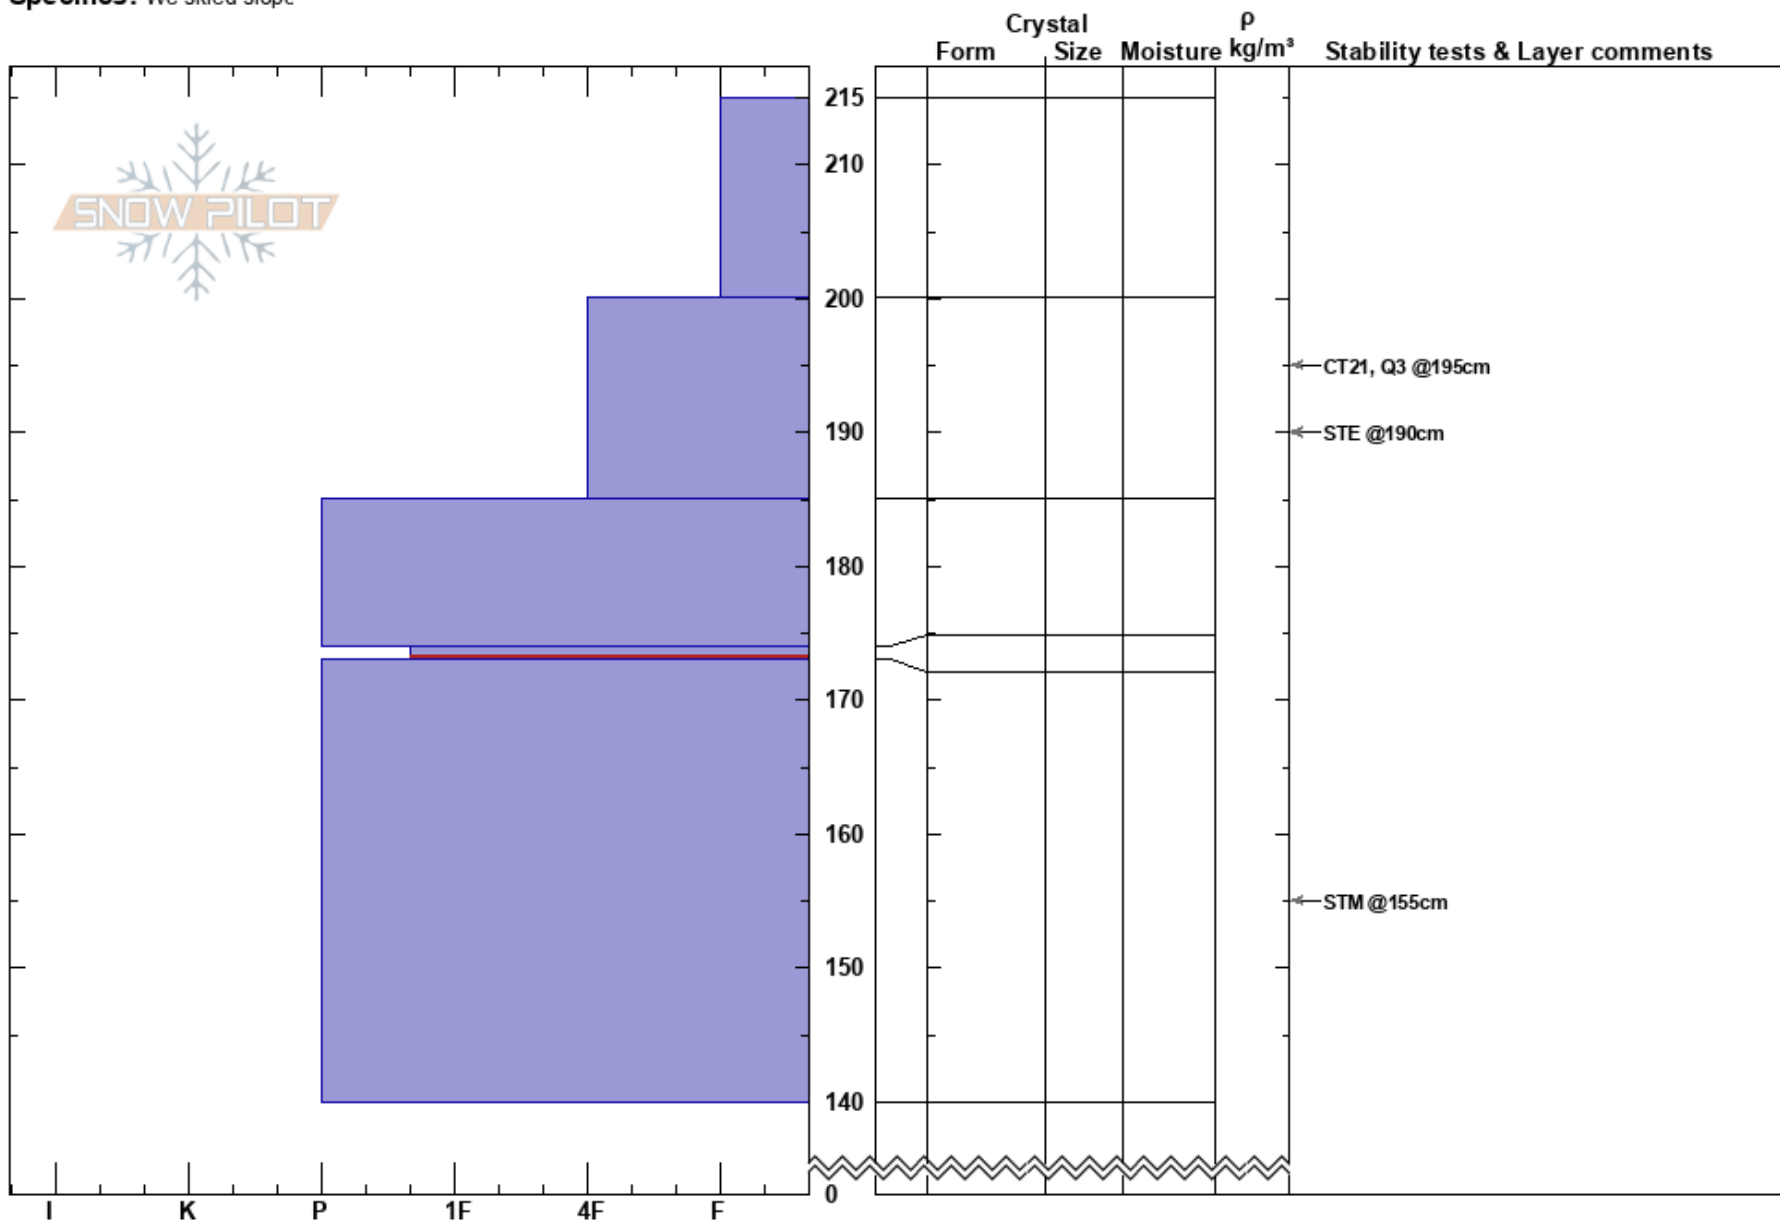

Wildcat
 Chugach Range
 AK
 Elevation: 4900 ft
 Aspect: 0°
 Specifics: We skied slope

meaghan wheeler
 03/18/2018 - 12:00pm
 Co-ord: 61.36570N, -145.63088W
 Slope Angle: 30°
 Wind Loading: no

Stability: Very Good HS:215 Layer Notes:
 Air Temperature: -4°C PS: 8 174-173cm:Problematic layer
 Sky Cover: BKN
 Precipitation: NO
 Wind: Light Breeze

Notes: Hasty Pit dug with limited tests dug due to deteriorating weather. No apparent signs of instability in the pit. Only naturals observed were caused by solar input.