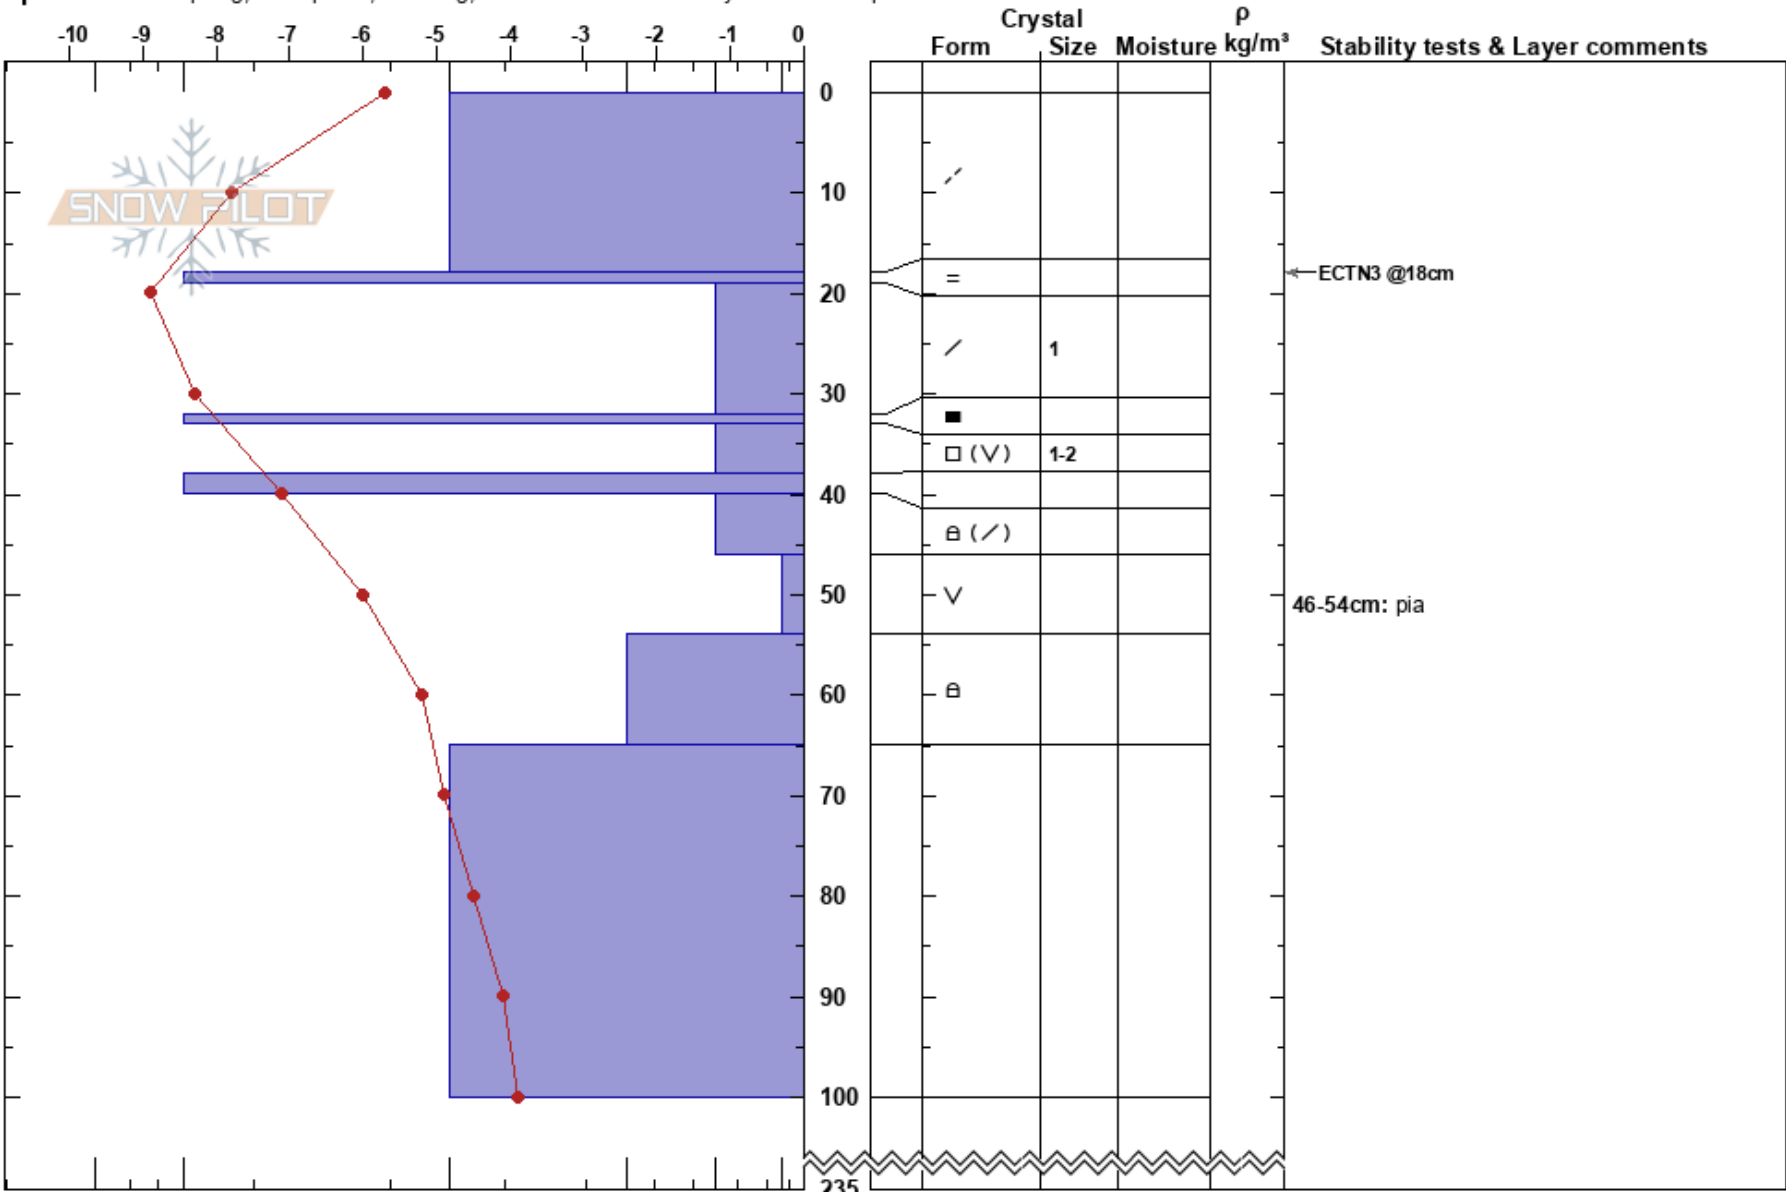

Ollarsvallen Anåfjälle  
 Funäsfjällen  
 Sweden  
 Elevation: 950 m  
 Aspect: SE

Ola Amell  
 18/03/2018 - 10:30  
 Co-ord: 62.58603N, 12.81527W  
 Slope Angle: 26°  
 Wind Loading: yes

Stability: Very Poor  
 Air Temperature: -5.3°C  
 Sky Cover: BKN  
 Precipitation: S-1  
 Wind: W Moderate

HS:235  
 PF:50  
 19-32cm: Problematic layer  
 46-54cm: pia

Specifics: Collapsing, widespread; Cracking; Recent avalanche activity on similar slopes

I K P 1F 4F F

Notes: