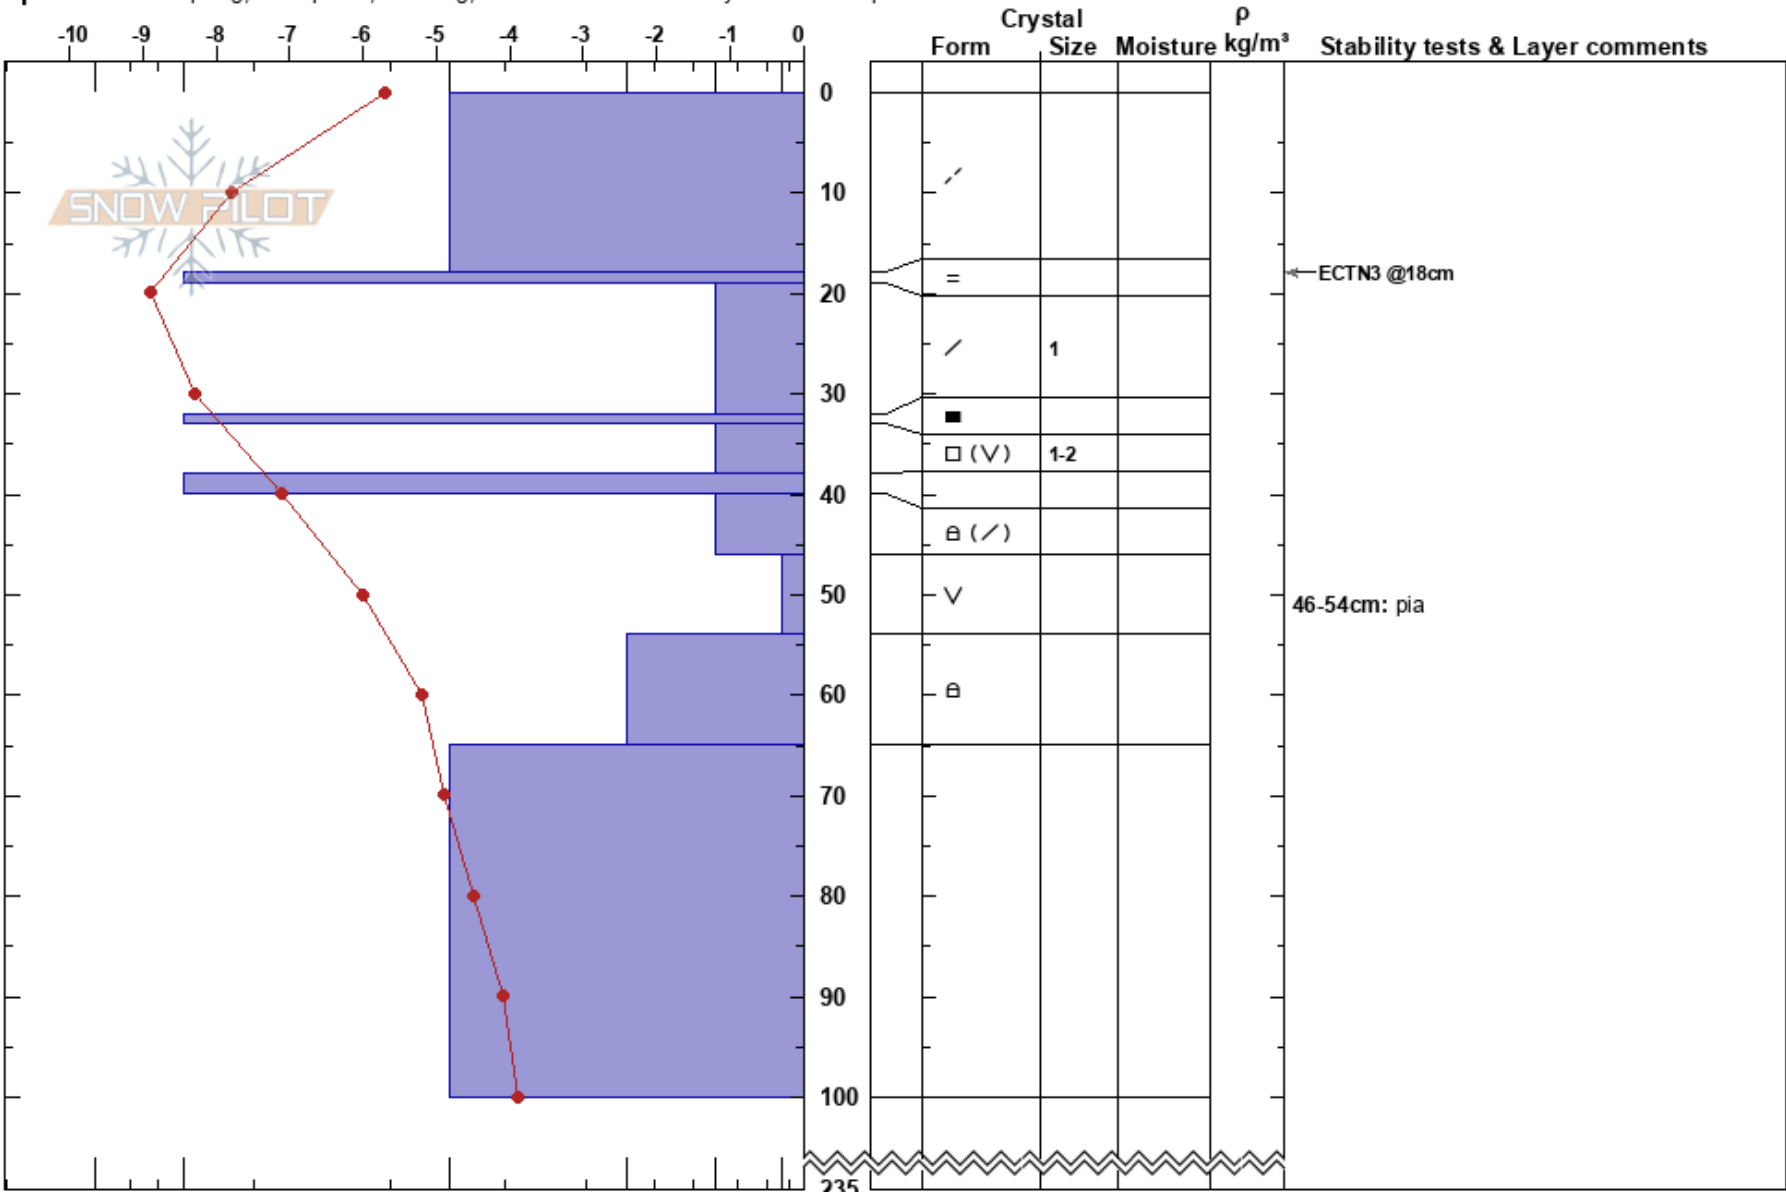

Ollarsvallen Anåfjälle  
 Funäsfjällen  
 Sweden  
 Elevation: 950 m  
 Aspect: SE

Ola Amell  
 18/03/2018 - 10:30  
 Co-ord: 62.58603N, 12.81527W  
 Slope Angle: 26°  
 Wind Loading: yes

Stability: Very Poor  
 Air Temperature: -5.3°C  
 Sky Cover: BKN  
 Precipitation: S-1  
 Wind: W Moderate

HS:235  
 PF:50  
 19-32cm: Problematic layer  
 46-54cm: pia

Specifics: Collapsing, widespread; Cracking; Recent avalanche activity on similar slopes

Notes: