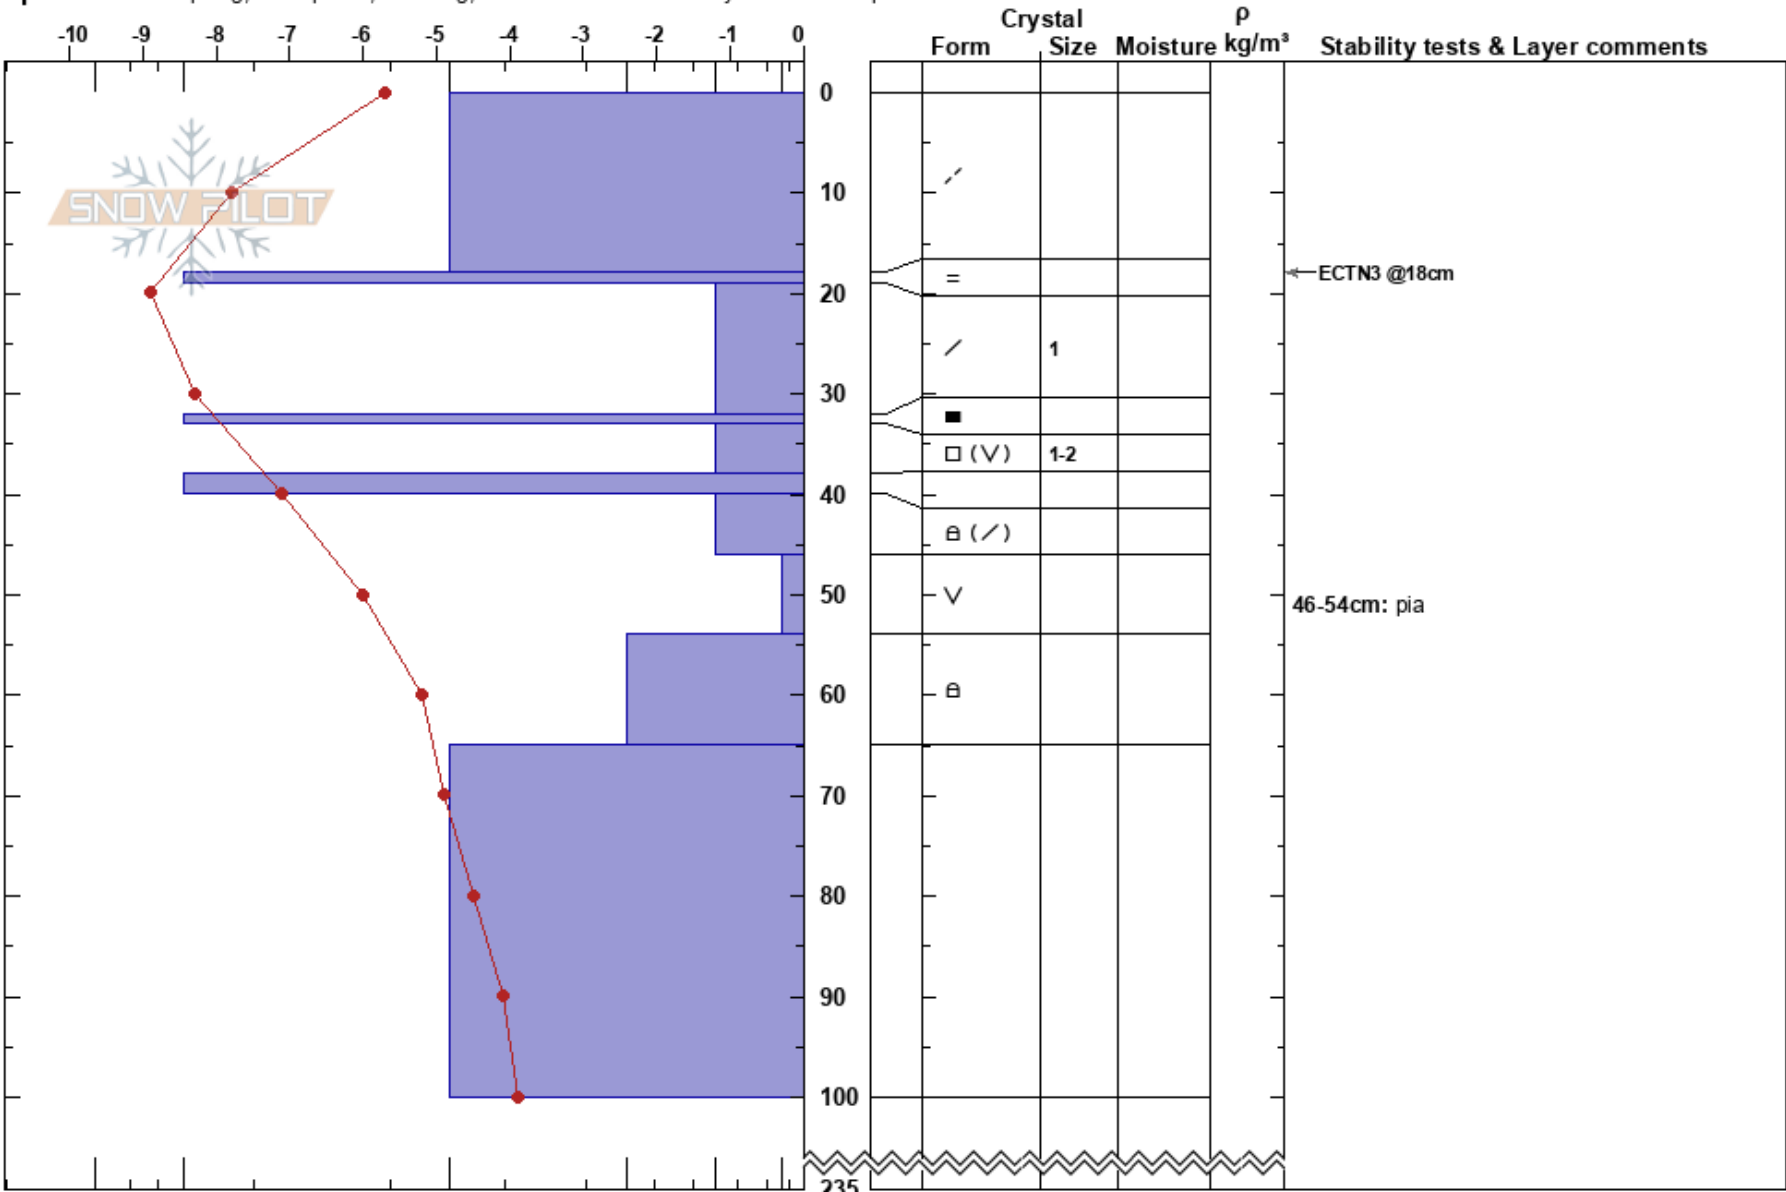

Ollarsvallen Anåfjälle  
 Funäsfjällen  
 Sweden  
 Elevation: 950 m  
 Aspect: SE

Ola Amell  
 18/03/2018 - 10:30  
 Co-ord: 62.58603N, 12.81527W  
 Slope Angle: 26°  
 Wind Loading: yes

Stability: Very Poor  
 Air Temperature: -5.3°C  
 Sky Cover: BKN  
 Precipitation: S-1  
 Wind: W Moderate

HS:235  
 PF:50  
 Layer Notes:  
 19-32cm: Problematic layer  
 46-54cm: pia

Specifics: Collapsing, widespread; Cracking; Recent avalanche activity on similar slopes

Notes: