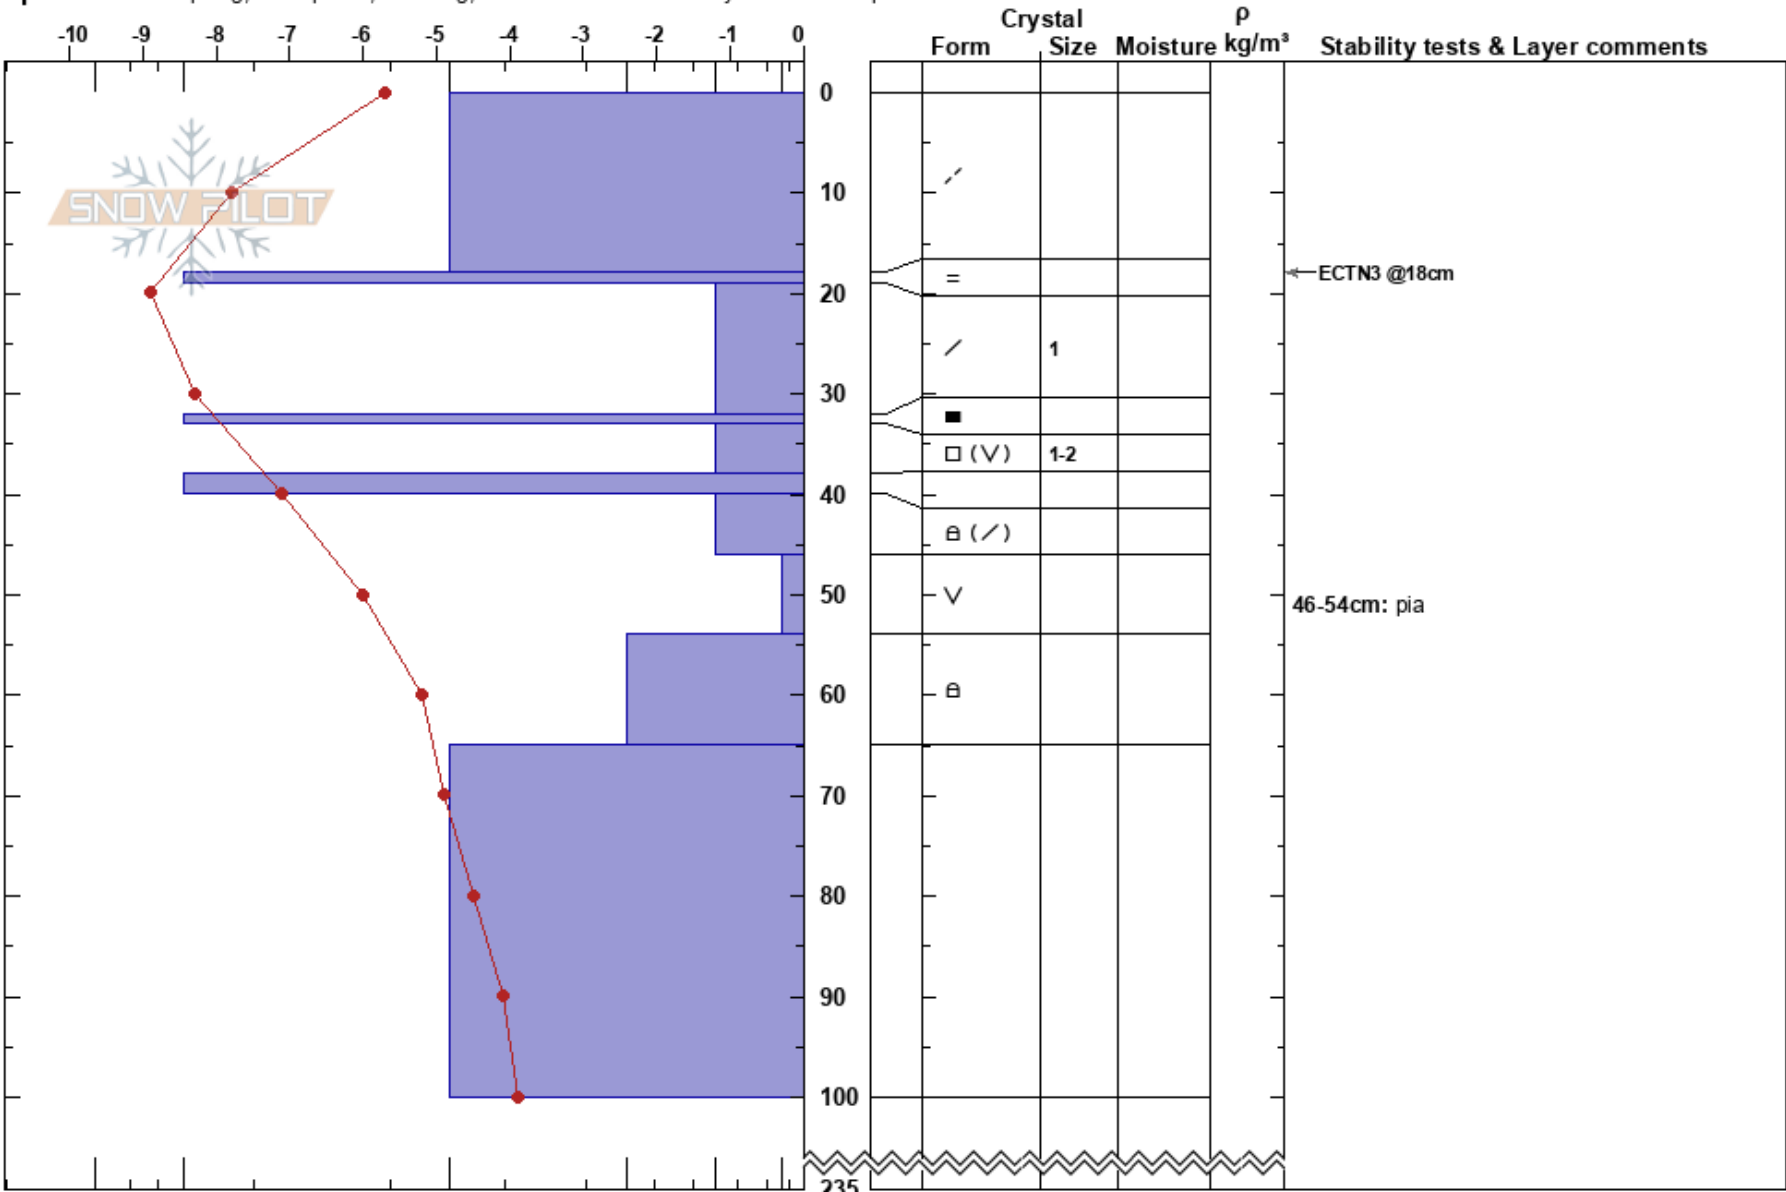

Ollarsvallen Anåfjälle
 Funäsfjällen
 Sweden
 Elevation: 950 m
 Aspect: SE

Ola Amell
 18/03/2018 - 10:30
 Co-ord: 62.58603N, 12.81527W
 Slope Angle: 26°
 Wind Loading: yes

Stability: Very Poor
 Air Temperature: -5.3°C
 Sky Cover: BKN
 Precipitation: S-1
 Wind: W Moderate

HS:235
 PF:50
 Layer Notes:
 19-32cm: Problematic layer
 46-54cm: pia

Specifics: Collapsing, widespread; Cracking; Recent avalanche activity on similar slopes

Notes: I K P 1F 4F F