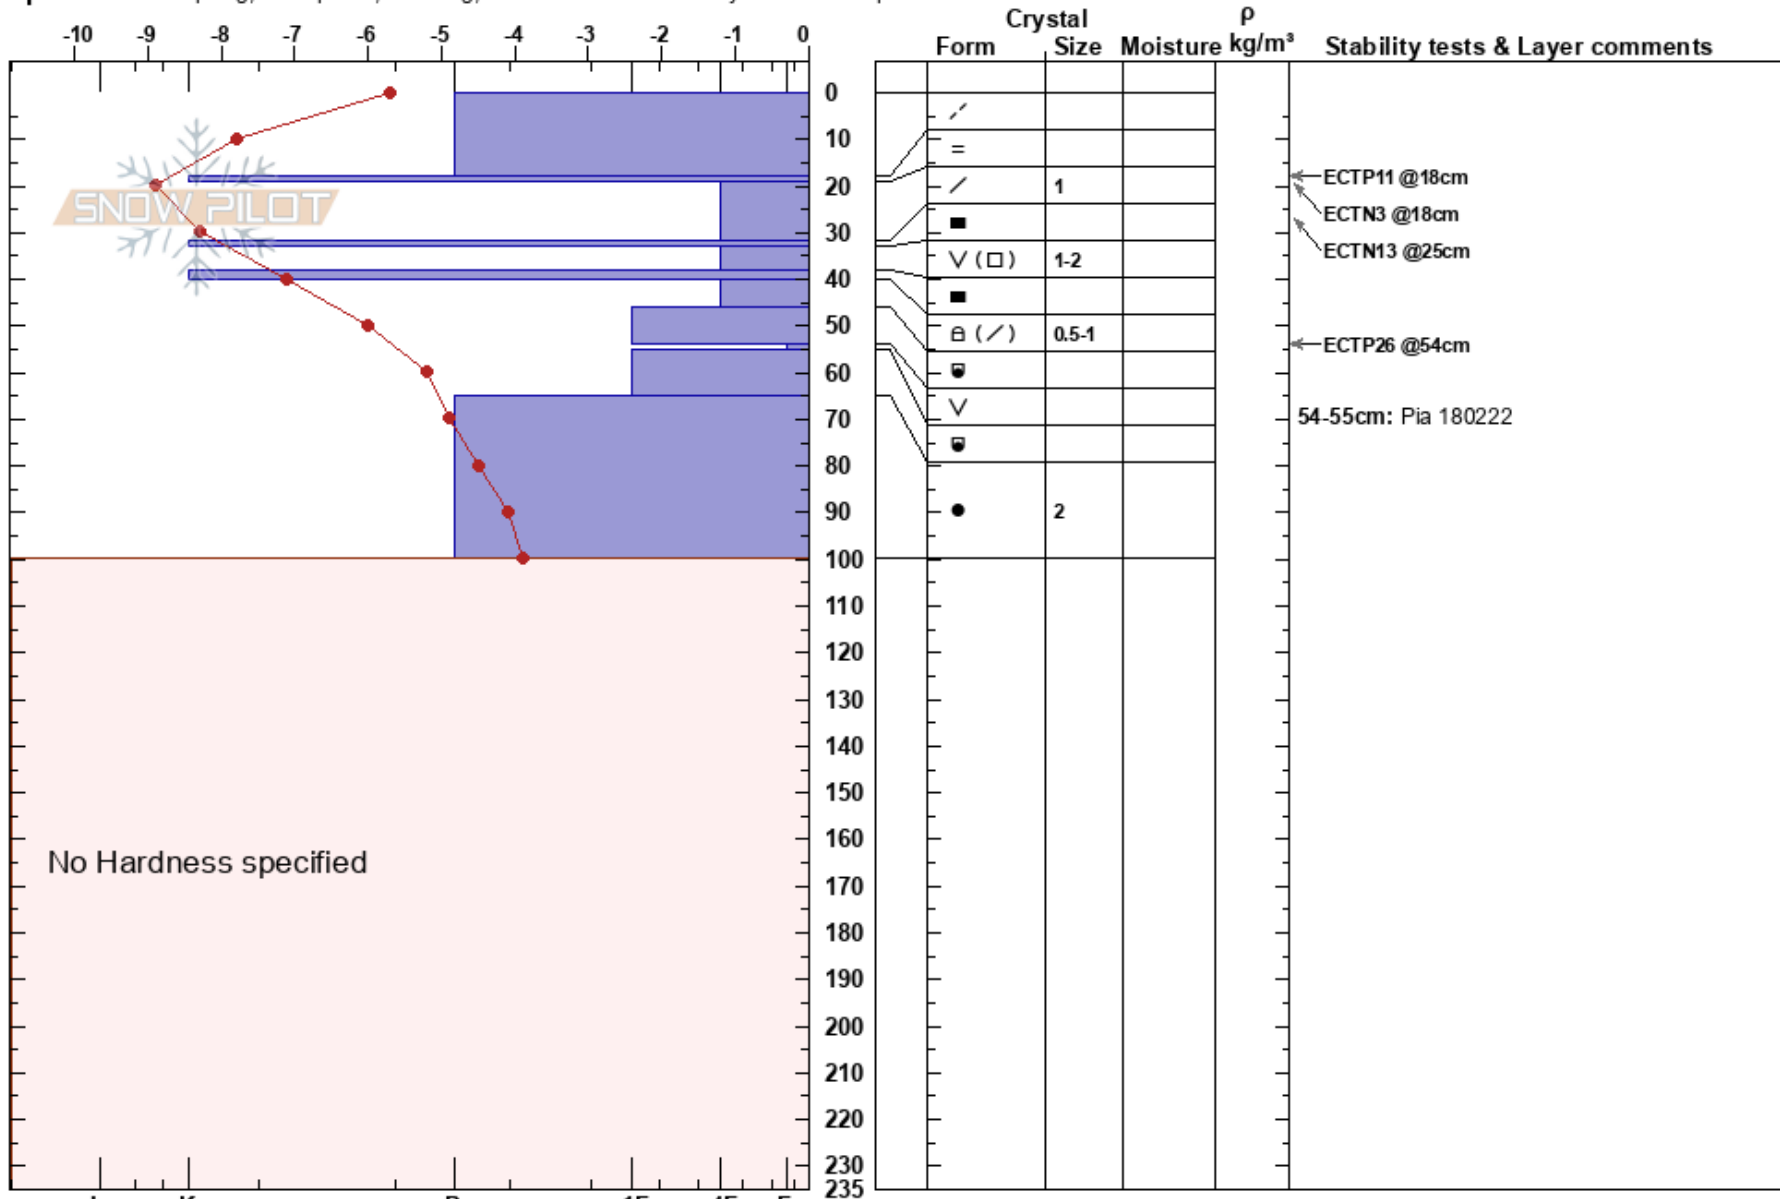

Ollarsvallen Anåfjälle  
 Funäsfjällen  
 Sweden  
 Elevation: 950 m  
 Aspect: SE

Ola Amell  
 18/03/2018 - 10:30  
 Co-ord: 62.58603N, 12.81527W  
 Slope Angle: 26°  
 Wind Loading: yes

Stability: Very Poor  
 Air Temperature: -5.3°C  
 Sky Cover: BKN  
 Precipitation: S-1  
 Wind: W Moderate

HS:235  
 PF:50  
 19-32cm: Problematic layer  
 54-55cm: Pia 180222

Specifics: Collapsing, widespread; Cracking; Recent avalanche activity on similar slopes

Notes: No Hardness specified