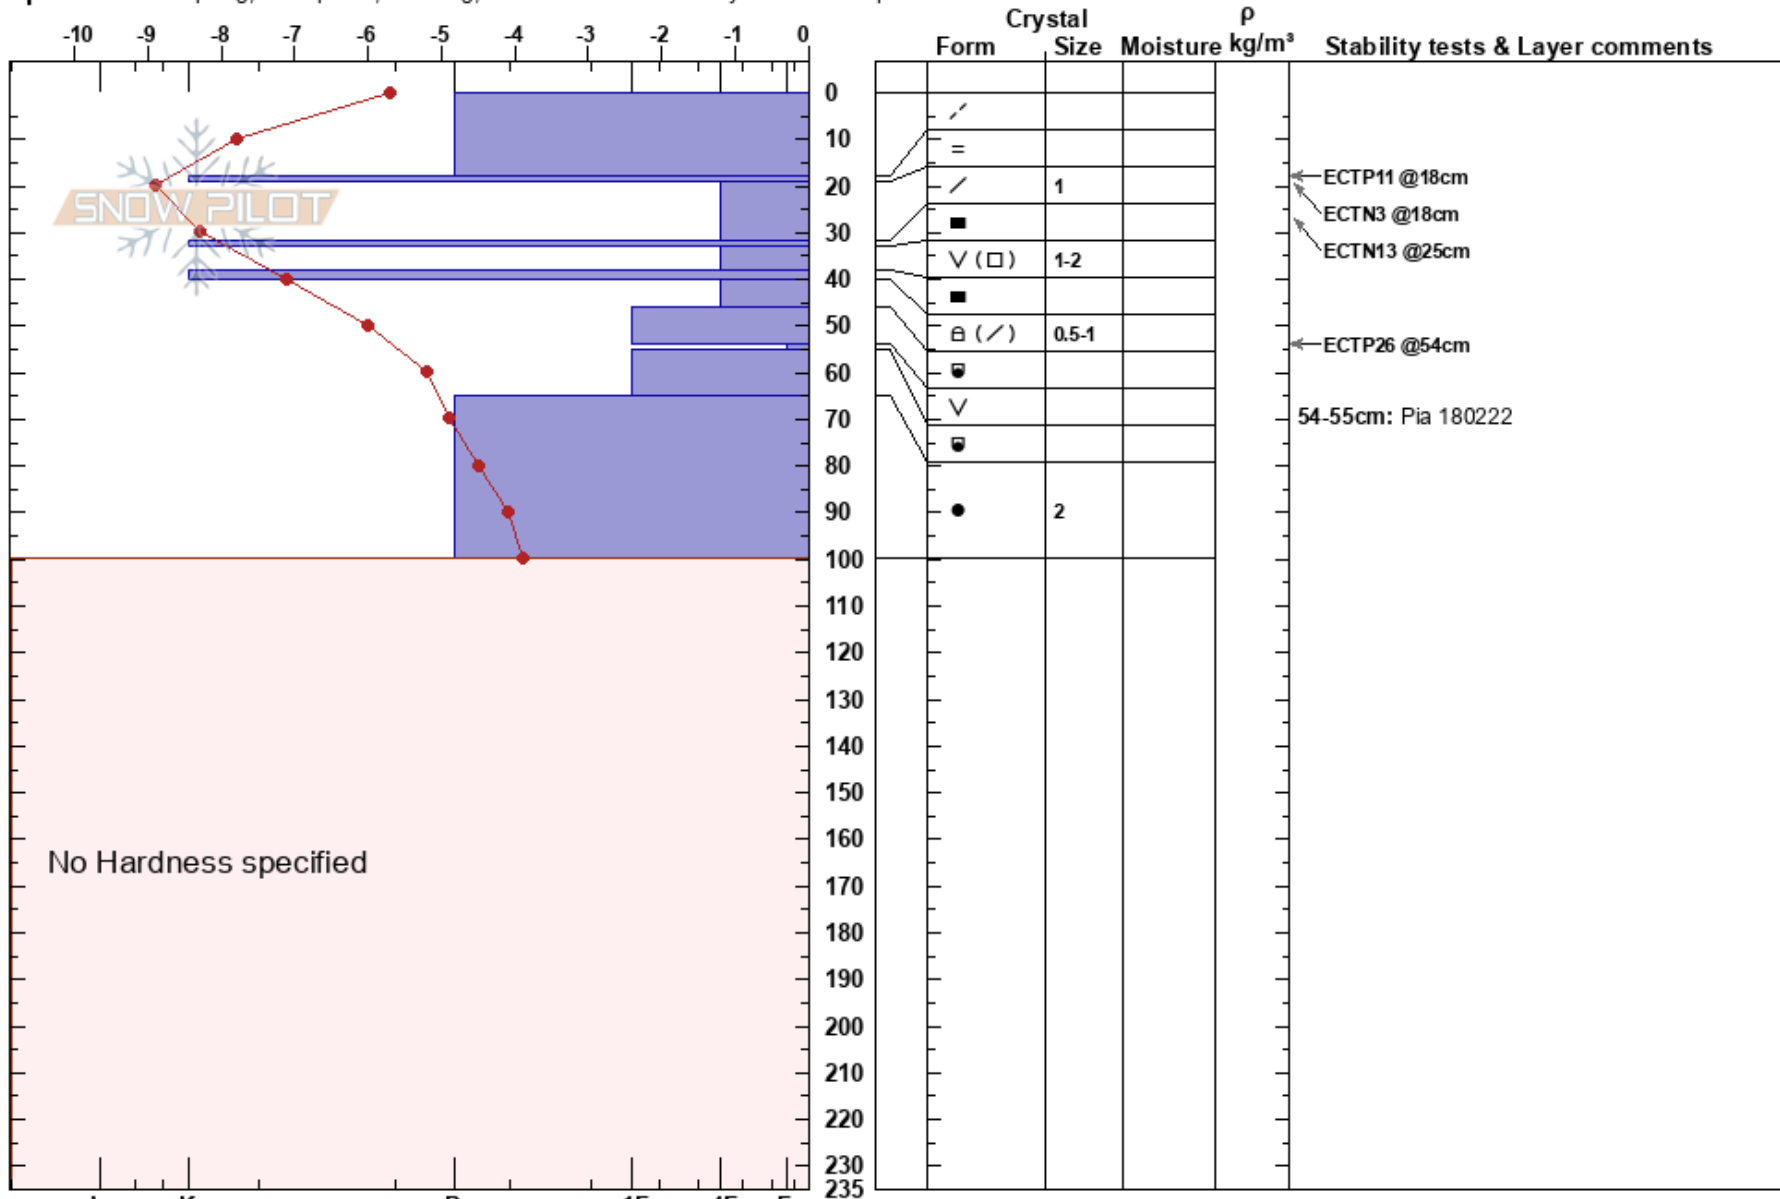

Ollarsvallen Anåfjälle
 Funäsfjällen
 Sweden
 Elevation: 950 m
 Aspect: SE

Ola Amell
 18/03/2018 - 10:30
 Co-ord: 62.58603N, 12.81527W
 Slope Angle: 26°
 Wind Loading: yes

Stability: Very Poor
 Air Temperature: -5.3°C
 Sky Cover: BKN
 Precipitation: S-1
 Wind: W Moderate

HS:235
 PF:50
 19-32cm: Problematic layer
 54-55cm: Pia 180222

Specifics: Collapsing, widespread; Cracking; Recent avalanche activity on similar slopes

Notes: