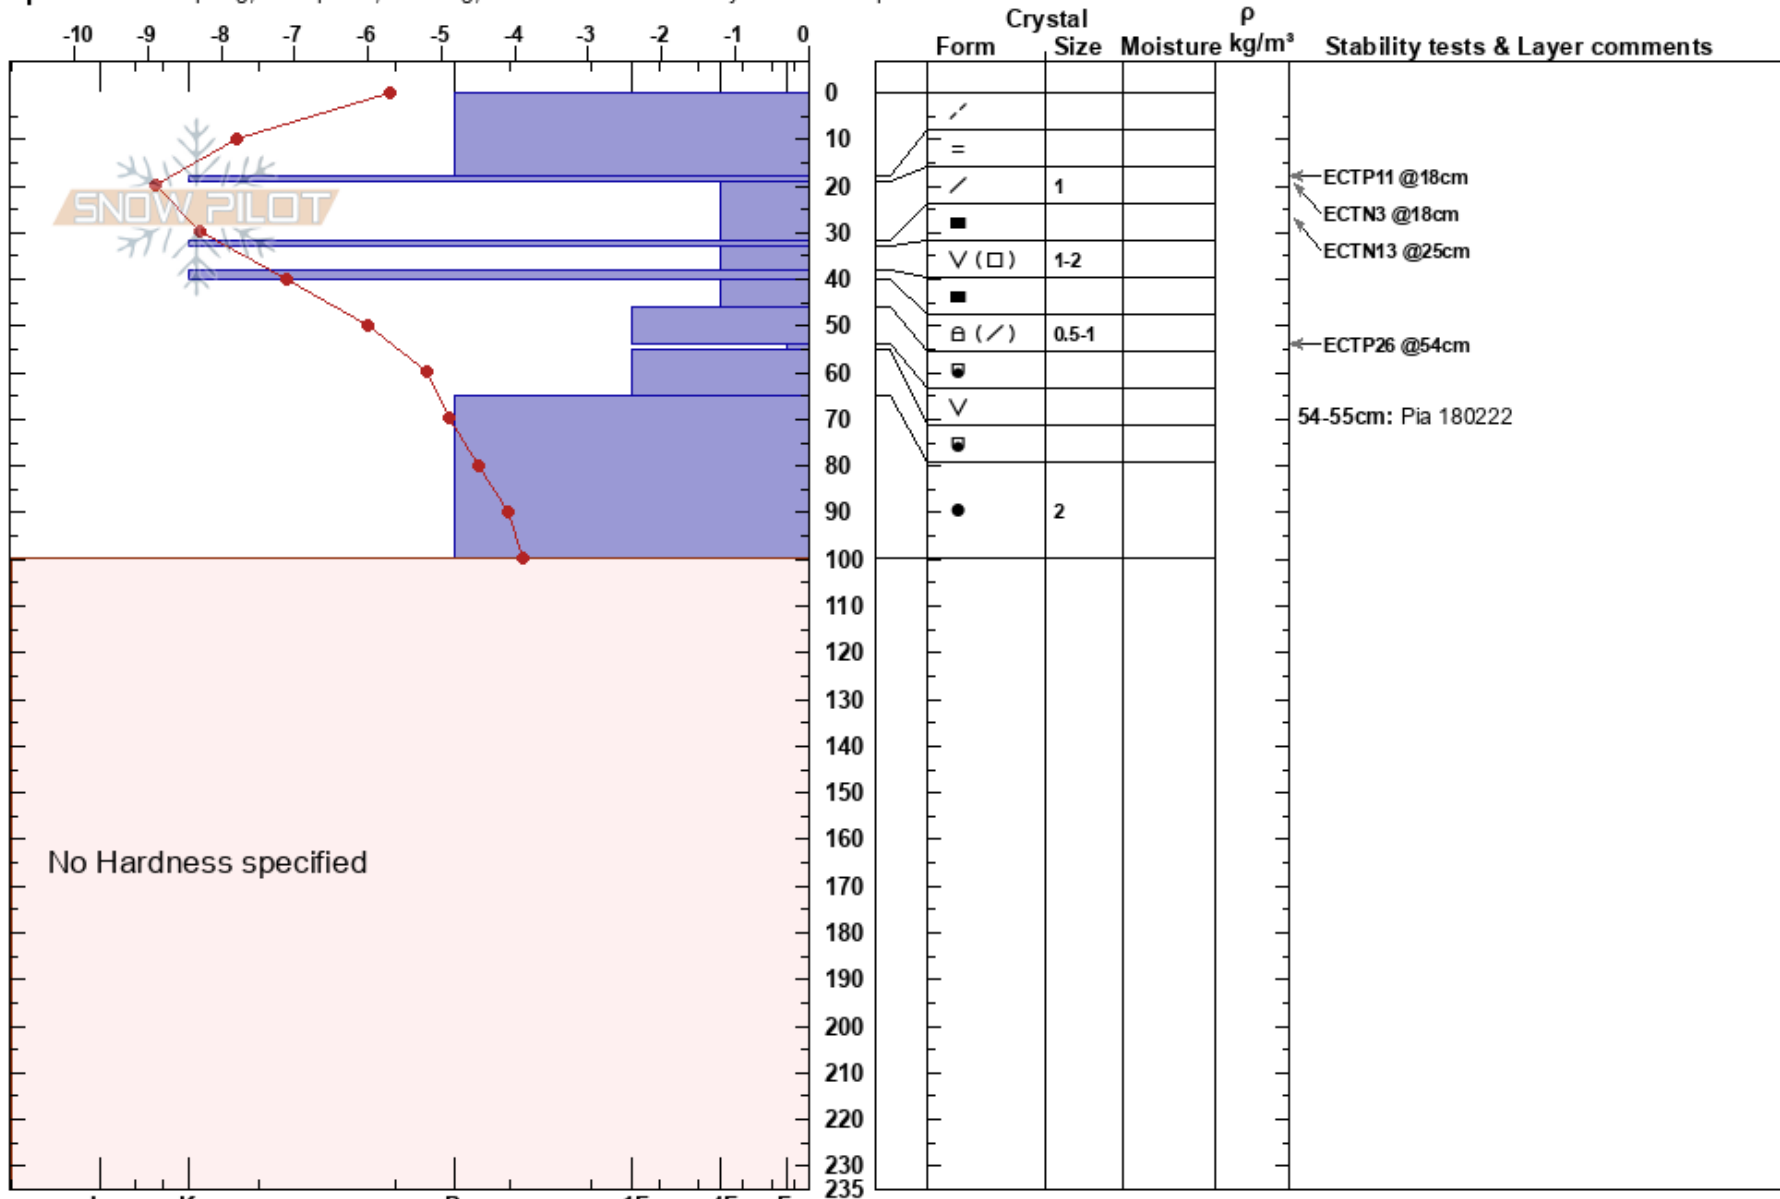

Ollarsvallen Anåfjälle
 Funäsfjällen
 Sweden
 Elevation: 950 m
 Aspect: SE

Ola Amell
 18/03/2018 - 10:30
 Co-ord: 62.58603N, 12.81527W
 Slope Angle: 26°
 Wind Loading: yes

Stability: Very Poor
 Air Temperature: -5.3°C
 Sky Cover: BKN
 Precipitation: S-1
 Wind: W Moderate

HS:235
 PF:50
 19-32cm: Problematic layer
 54-55cm: Pia 180222

Specifics: Collapsing, widespread; Cracking; Recent avalanche activity on similar slopes

No Hardness specified

Notes: