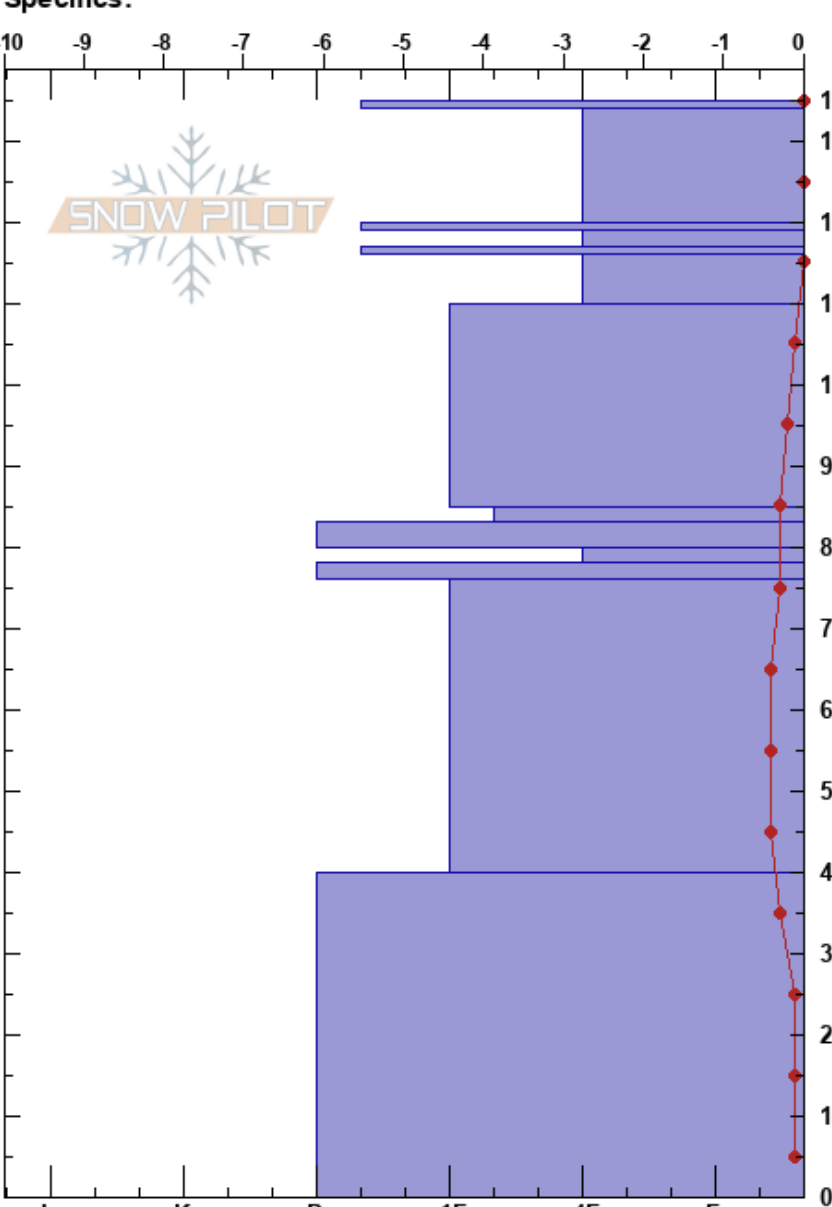

teton pass low elev
 Teton Range
 WY
 Elevation: 7300 ft
 Aspect: E
 Specifics:

Alex Walker
 03/16/2018 - 12:00pm
 Co-ord: 43.49720N, -110.93061W
 Slope Angle: 17°
 Wind Loading: no

Stability:
 Air Temperature: 1.5°C
 Sky Cover: BKN
 Precipitation: S-1
 Wind: NW Light Breeze

HS:135
 Layer Notes:

Height (cm)	Crystal		ρ kg/m ³	Stability tests & Layer comments
	Form	Size		
135	⊙⊙			
130	/ (+)	0.5	M	
120	⊙⊙			
117	•	0.5	M	← ECTN23 @117cm
110	•	0.5	D-M	
100	•	0.5	D	
90	⊕	1		
80	⊙⊙			
80	⊕	1.5	D-M	
70	⊙⊙			
60	•	0.5		
50				
40				
20	•	1.5		