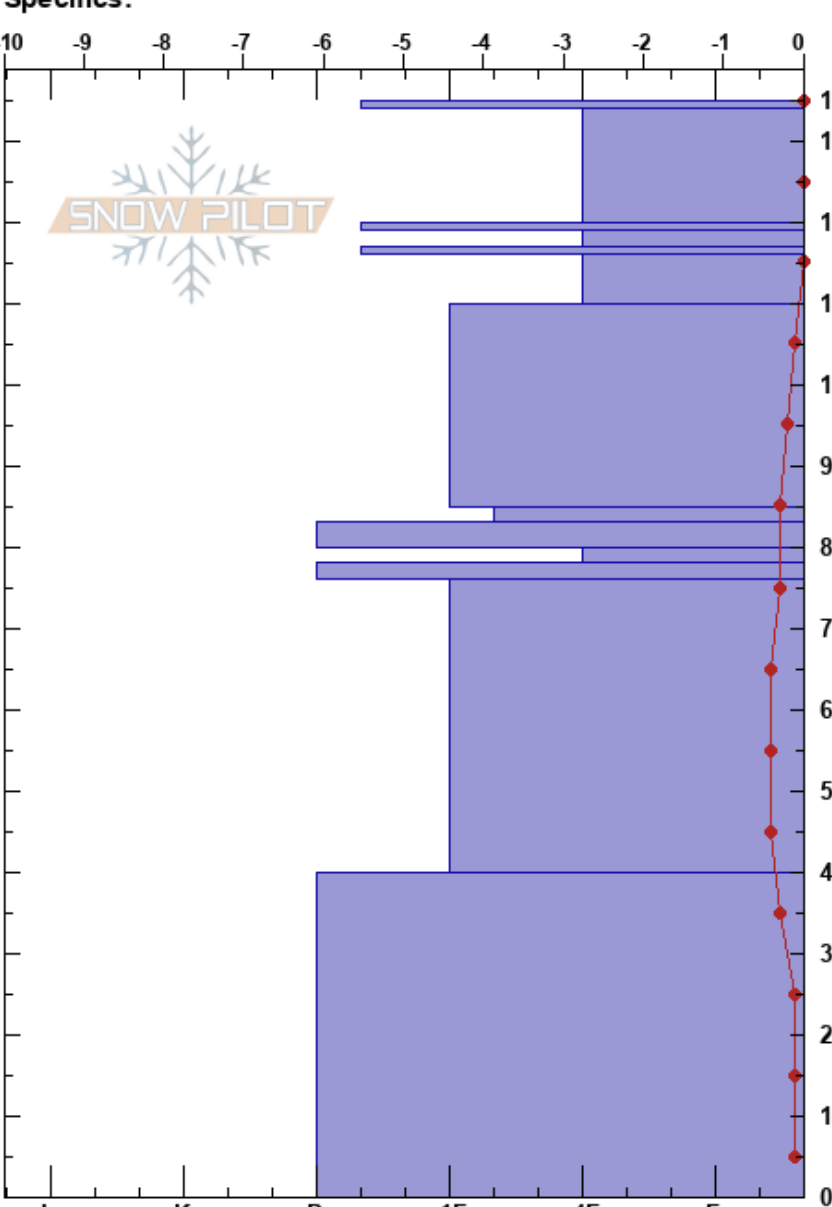

teton pass low elev
 Teton Range
 WY
 Elevation: 7300 ft
 Aspect: E
 Specifics:

Alex Walker
 03/16/2018 - 12:00pm
 Co-ord: 43.49720N, -110.93061W
 Slope Angle: 17°
 Wind Loading: no

Stability:
 Air Temperature: 1.5°C
 Sky Cover: BKN
 Precipitation: S-1
 Wind: NW Light Breeze

HS:135
 Layer Notes:

Height (cm)	Crystal		ρ kg/m ³	Stability tests & Layer comments
	Form	Size		
135	⊙⊙			
130	/ (+)	0.5	M	
120	⊙⊙			
117	•	0.5	M	← ECTN23 @117cm
110	•	0.5	D-M	
100	•	0.5	D	
90	⊕	1		
80	⊙⊙			
80	⊕	1.5	D-M	
70	⊙⊙			
60	•	0.5		
40	•	1.5		