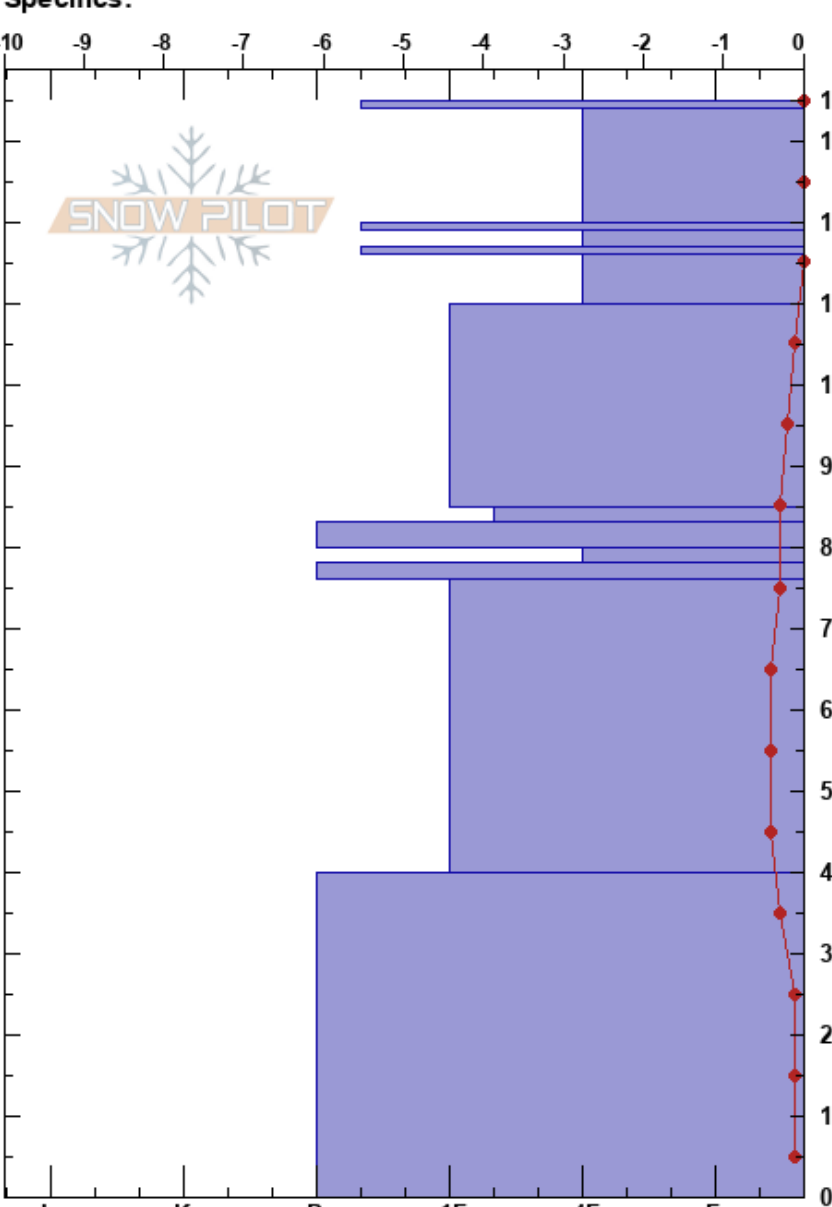

teton pass low elev
 Teton Range
 WY
 Elevation: 7300 ft
 Aspect: E
 Specifics:

Alex Walker
 03/16/2018 - 12:00pm
 Co-ord: 43.49720N, -110.93061W
 Slope Angle: 17°
 Wind Loading: no

Stability:
 Air Temperature: 1.5°C
 Sky Cover: BKN
 Precipitation: S-1
 Wind: NW Light Breeze

HS:135
 Layer Notes:

Height (cm)	Crystal		Moisture (kg/m³)	Stability tests & Layer comments
	Form	Size		
135	⊙⊙			
130	/ (+)	0.5	M	
120	⊙⊙			
117	•	0.5	M	← ECTN23 @117cm
110	•	0.5	D-M	
100	•	0.5	D	
90	⊕	1		
80	⊙⊙			
80	⊕	1.5	D-M	
70	⊙⊙			
60	•	0.5		
50				
40				
20	•	1.5		