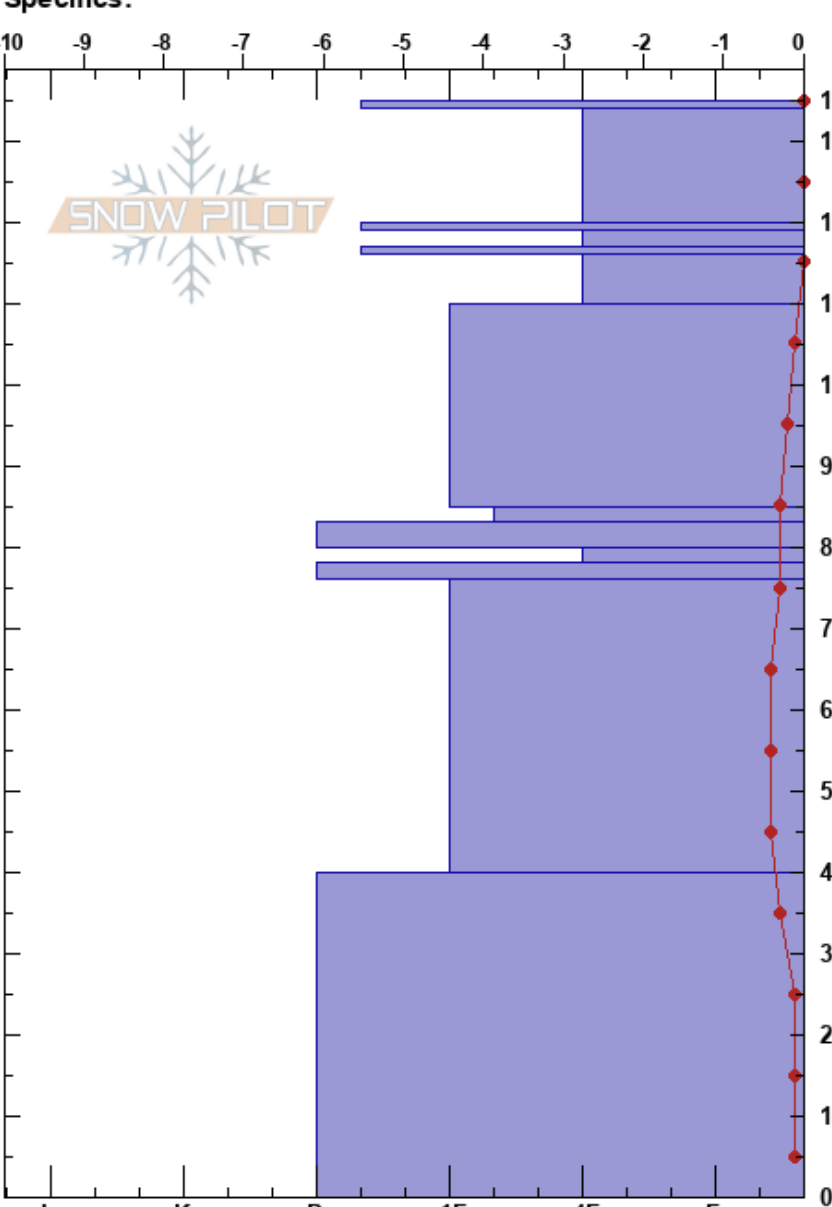

teton pass low elev
 Teton Range
 WY
 Elevation: 7300 ft
 Aspect: E
 Specifics:

Alex Walker
 03/16/2018 - 12:00pm
 Co-ord: 43.49720N, -110.93061W
 Slope Angle: 17°
 Wind Loading: no

Stability:
 Air Temperature: 1.5°C
 Sky Cover: BKN
 Precipitation: S-1
 Wind: NW Light Breeze

HS:135
 Layer Notes:

Height (cm)	Crystal		Moisture kg/m³	Stability tests & Layer comments
	Form	Size		
135	⊙⊙			
130	/ (+)	0.5	M	
120	⊙⊙			
117	•	0.5	M	← ECTN23 @117cm
110	•	0.5	D-M	
100	•	0.5	D	
90	⊖	1		
80	⊙⊙			
80	⊖	1.5	D-M	
70	⊙⊙			
60	•	0.5		
40				
20	•	1.5		