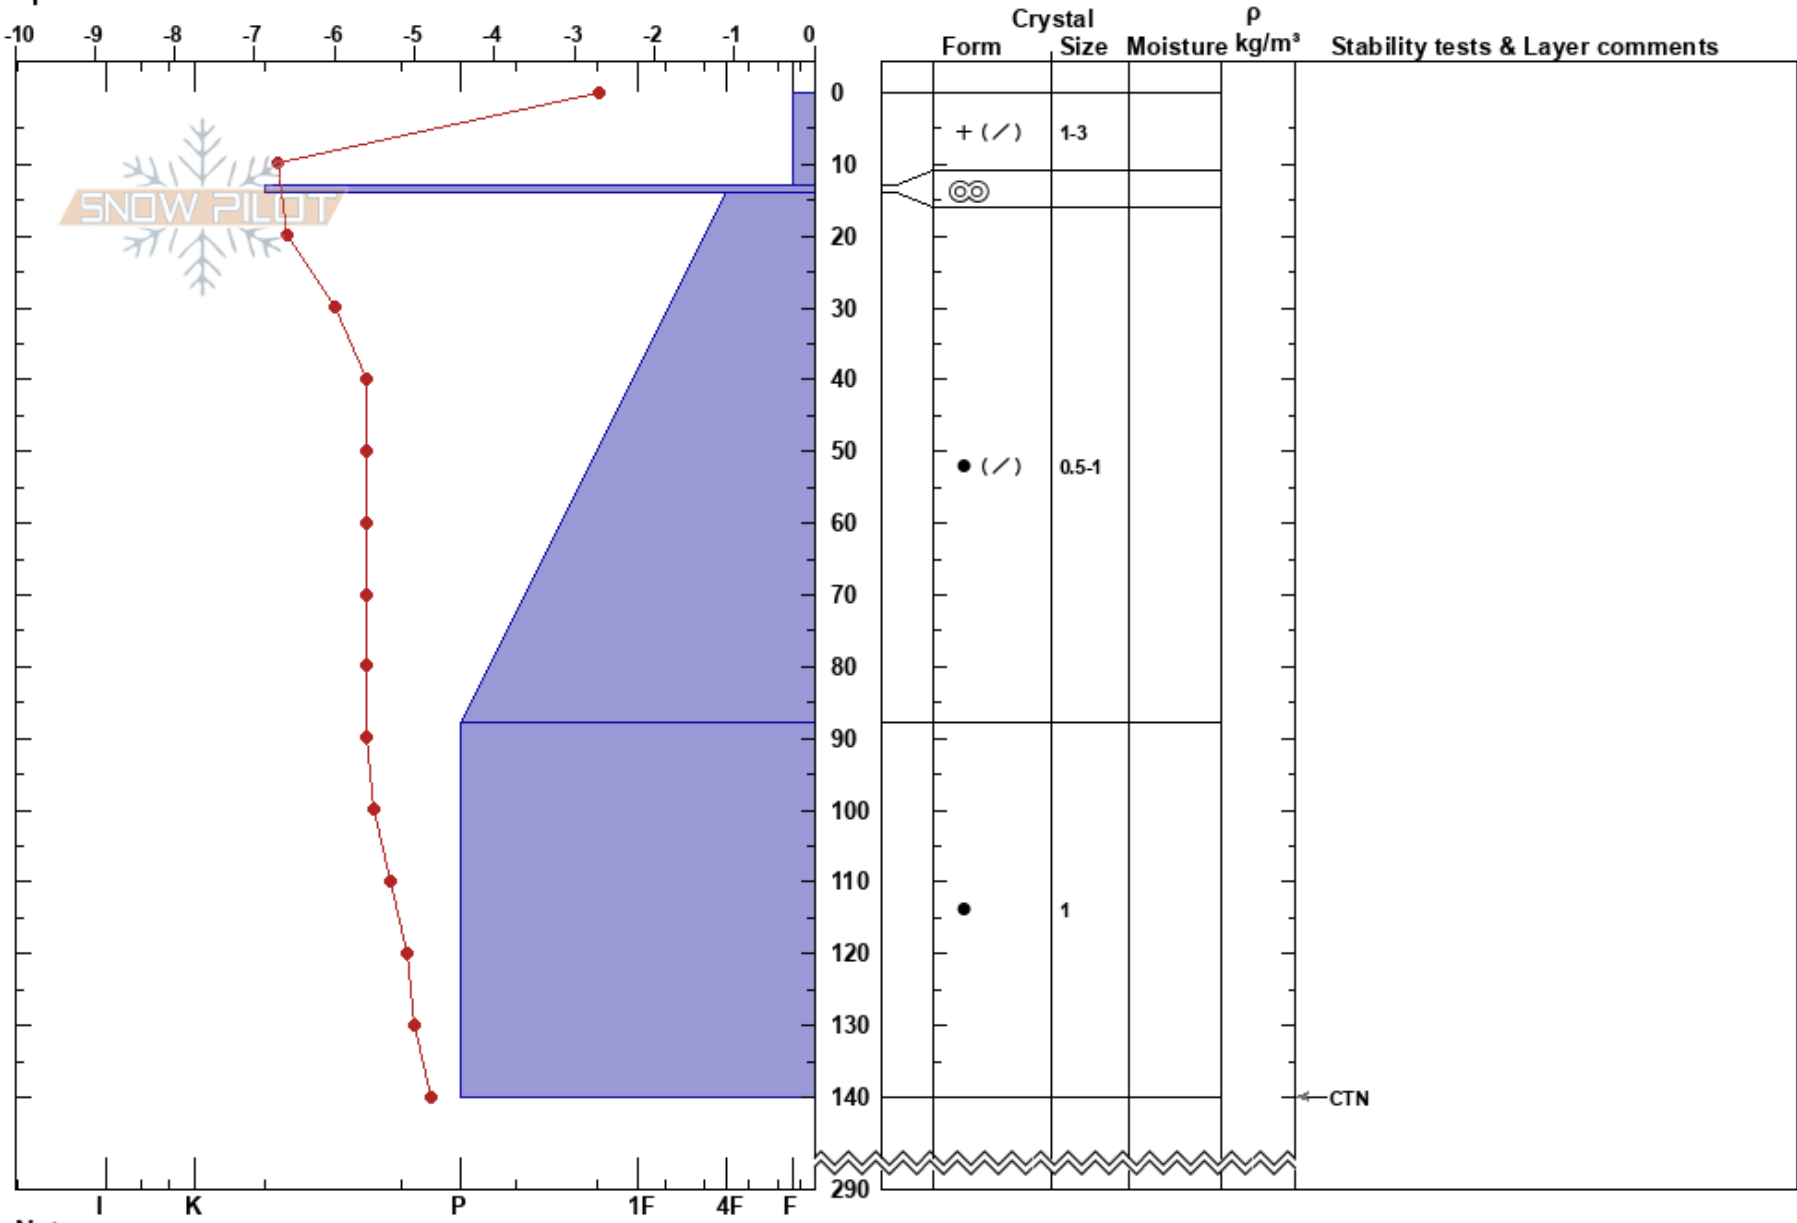

North Boundary  
 Canadian Rockies  
 AB  
 Elevation: 2040 m  
 Aspect: N  
 Specifics:

Nathan Pinchak  
 17/03/2018 - 23:20  
 Co-ord: 49.32452N, -114.43579W  
 Slope Angle: 26°  
 Wind Loading:

Stability:  
 Air Temperature: -4.1°C  
 Sky Cover: OVC  
 Precipitation: NO  
 Wind: Calm

HS:290  
 PF:40  
 Layer Notes:  
 13-14cm: Problematic layer

Notes: 140cm deep profile