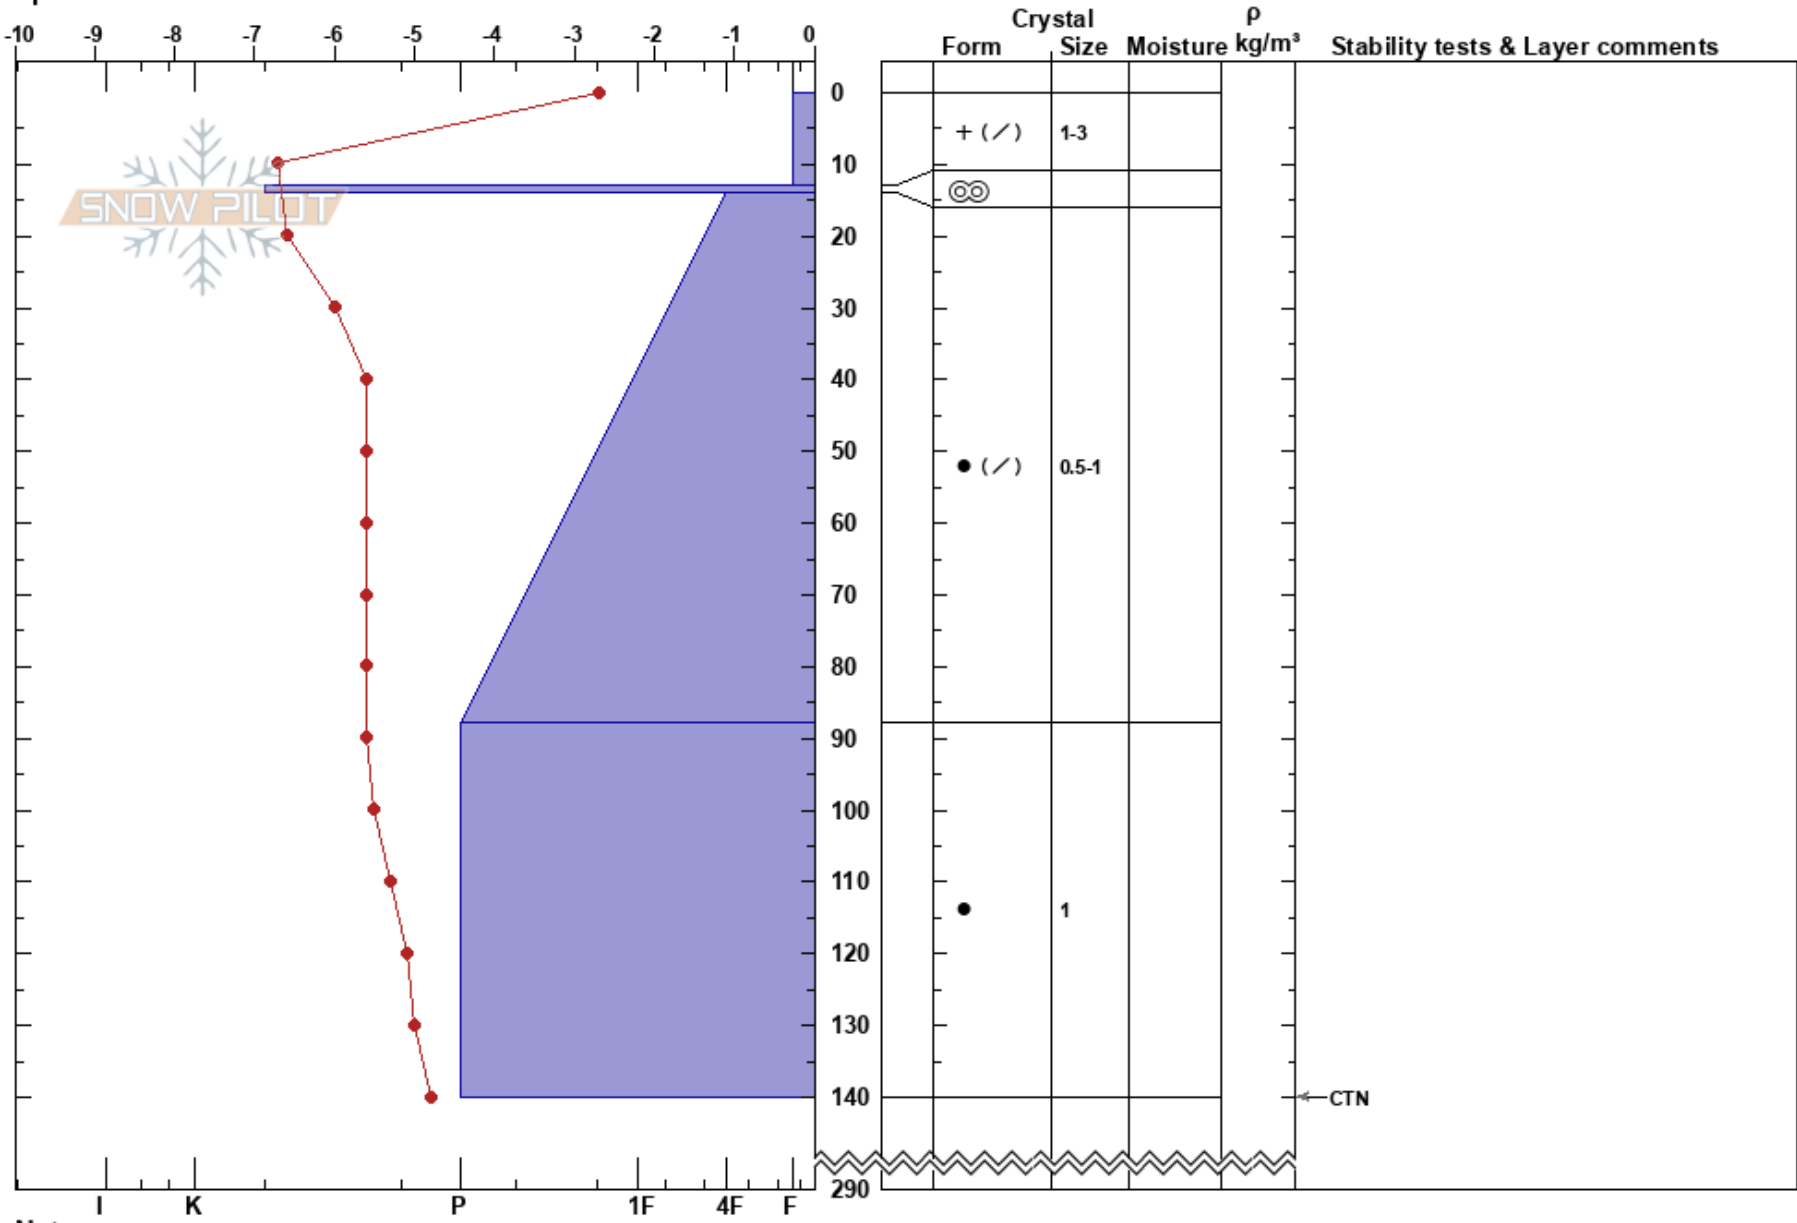

North Boundary
 Canadian Rockies
 AB
 Elevation: 2040 m
 Aspect: N
 Specifics:

Nathan Pinchak
 17/03/2018 - 23:20
 Co-ord: 49.32452N, -114.43579W
 Slope Angle: 26°
 Wind Loading:

Stability:
 Air Temperature: -4.1°C
 Sky Cover: OVC
 Precipitation: NO
 Wind: Calm

HS:290
 PF:40
 13-14cm: Problematic layer

Notes: 140cm deep profile