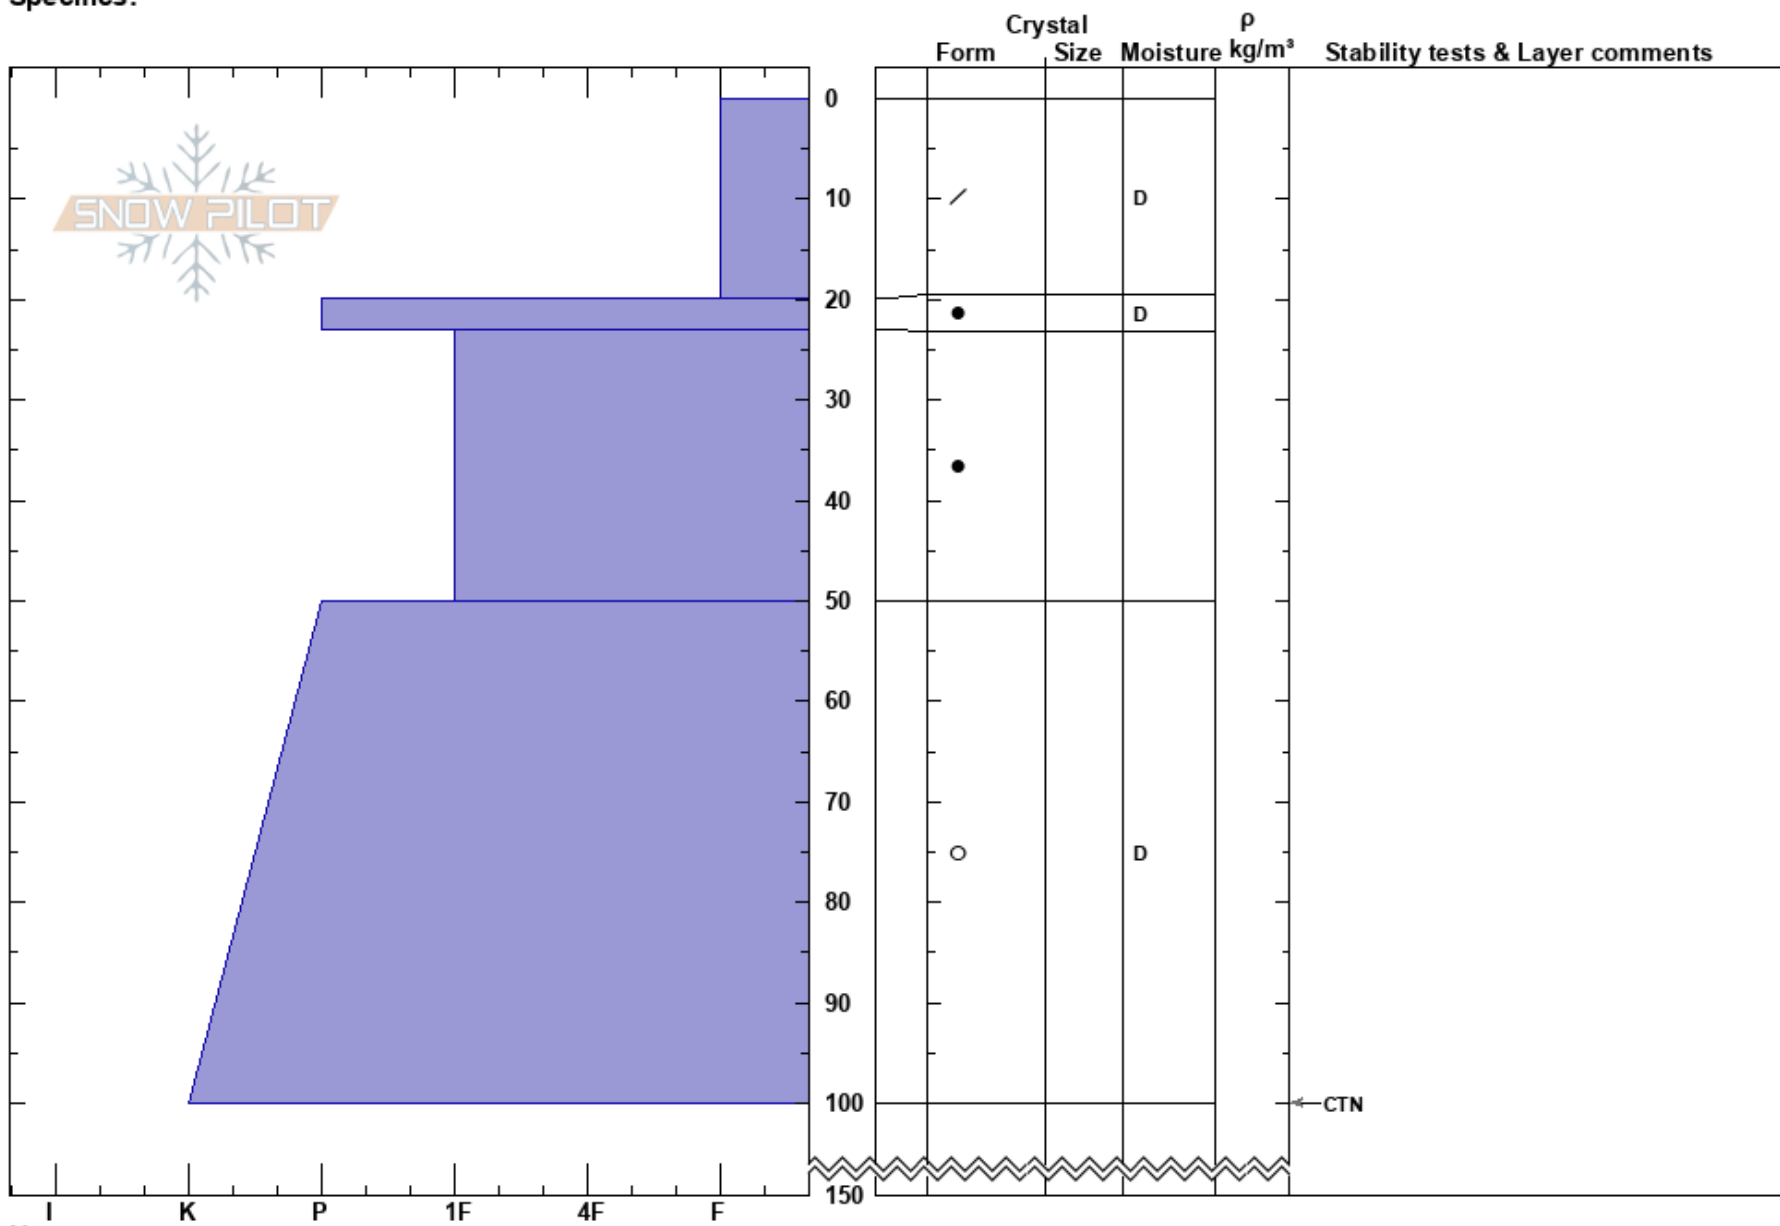

Surtningsatindan 3  
Jotunheimen  
Norway  
Elevation: 1810 m  
Aspect: 70°  
Specifics:

Sigurd Eriksen  
17/03/2018 - 13:30  
Co-ord: 32V MP 55993 22458  
Slope Angle: 32°  
Wind Loading: previous

Stability:  
Air Temperature: -3.2°C    HS:150  
PS:20  
Sky Cover: CLR  
Precipitation: NO  
Wind: NE Calm  
Layer Notes: