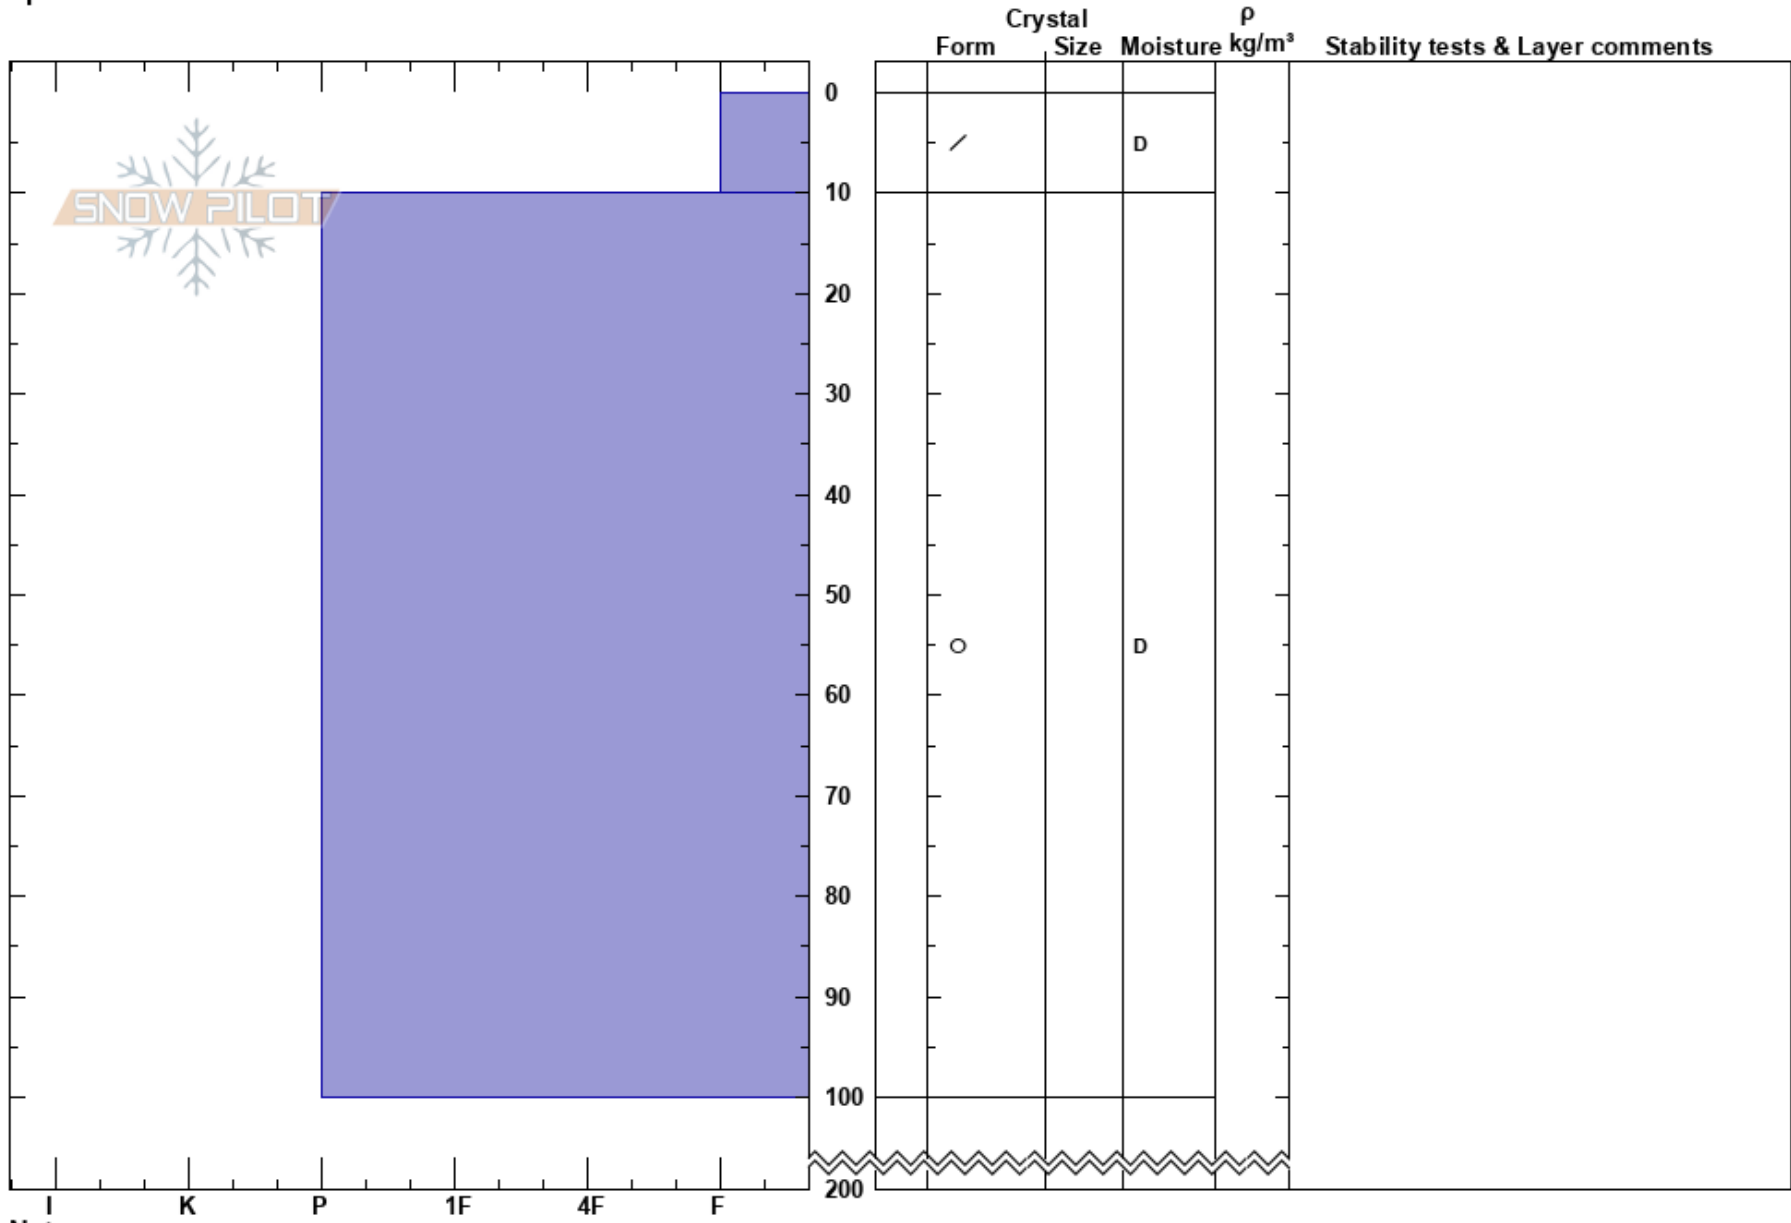

Surtningstinden 1
Jotunheimen
Norway
Elevation: 1700 m
Aspect: 120°
Specifics:

Sigurd Eriksen
17/03/2018 - 00:32
Co-ord: 32V MP 56227 22483
Slope Angle: 20°
Wind Loading: previous

Stability:
Air Temperature: -3.2°C
Sky Cover: CLR
Precipitation: NO
Wind: Calm

HS:200
PS:20
Layer Notes:

Notes: