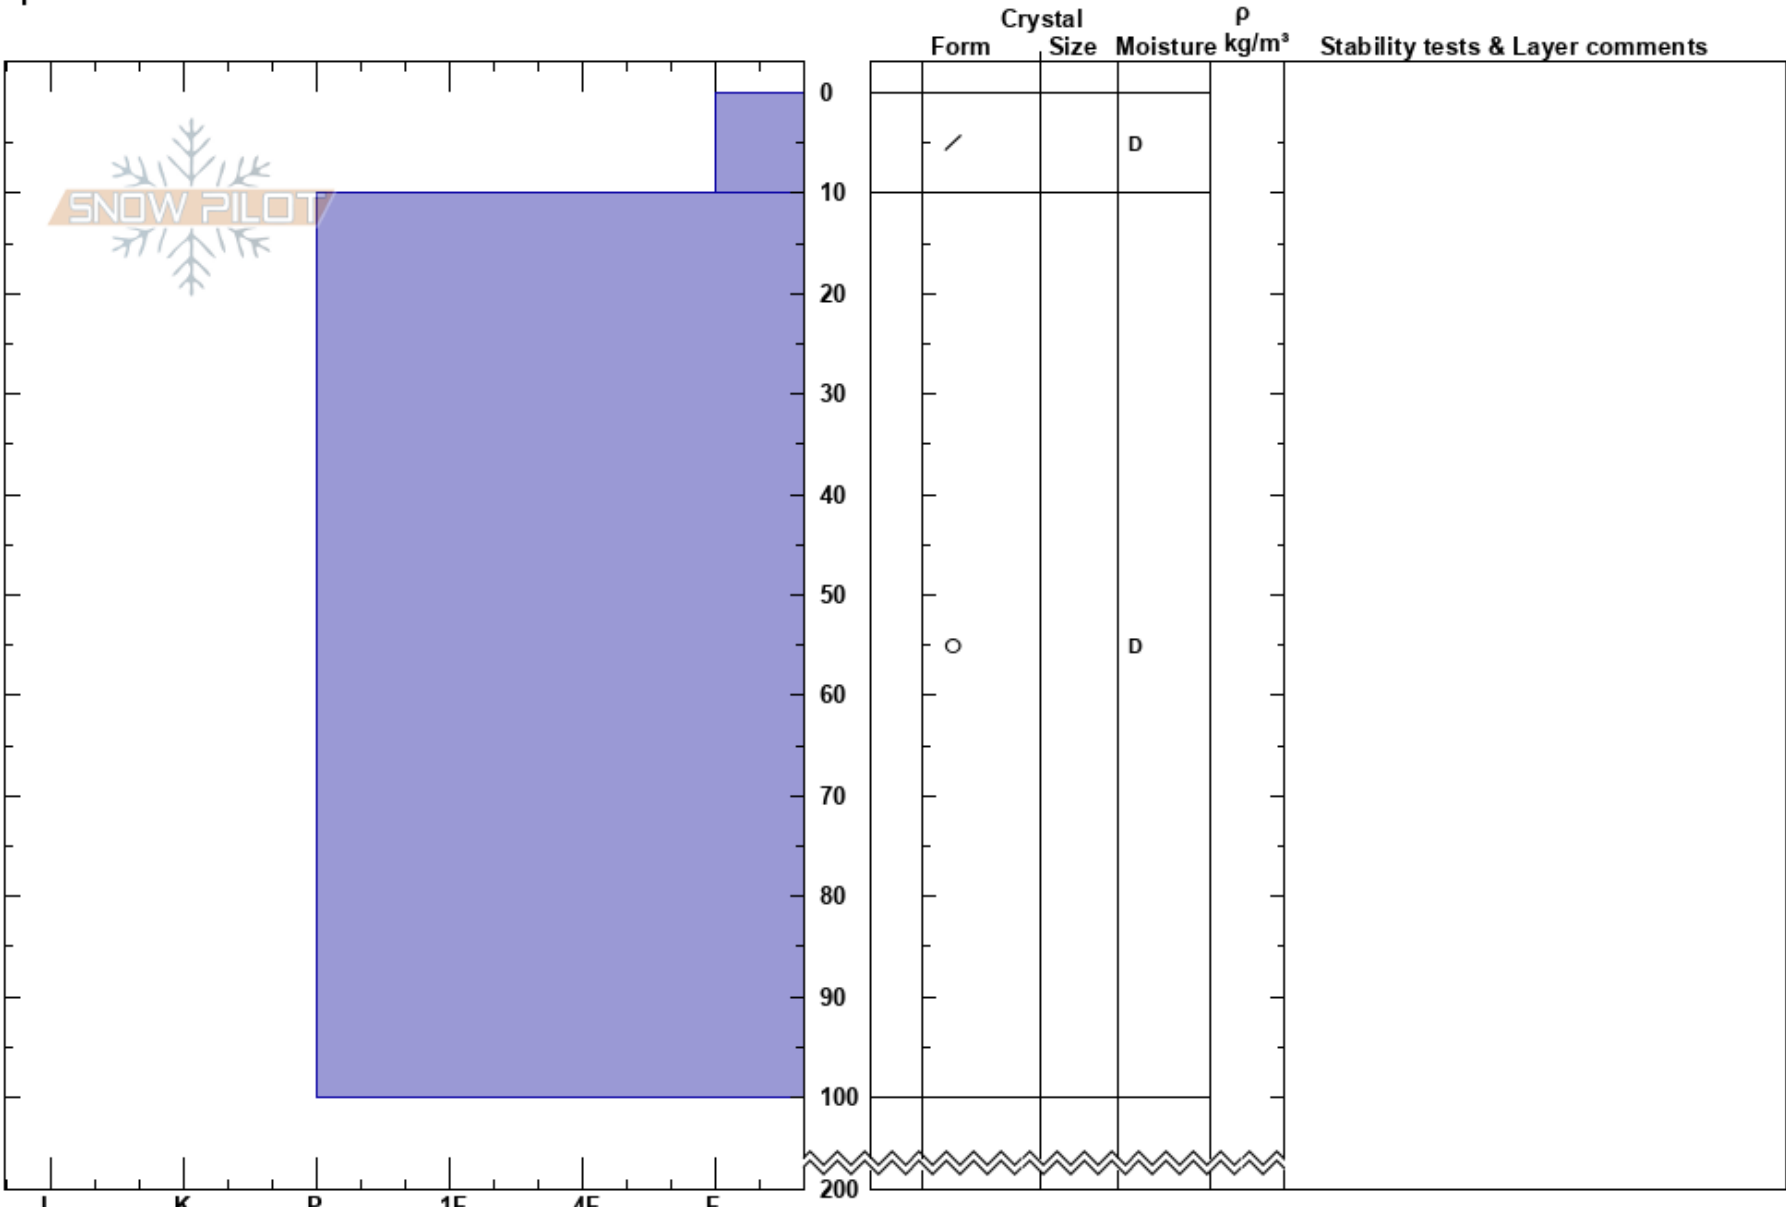

Surtningstinden 1  
Jotunheimen  
Norway  
Elevation: 1700 m  
Aspect: 120°  
Specifics:

Sigurd Eriksen  
17/03/2018 - 00:32  
Co-ord: 32V MP 56227 22483  
Slope Angle: 20°  
Wind Loading: previous

Stability:  
Air Temperature: -3.2°C  
Sky Cover: CLR  
Precipitation: NO  
Wind: Calm

HS:200  
PS:20  
Layer Notes:

Notes: