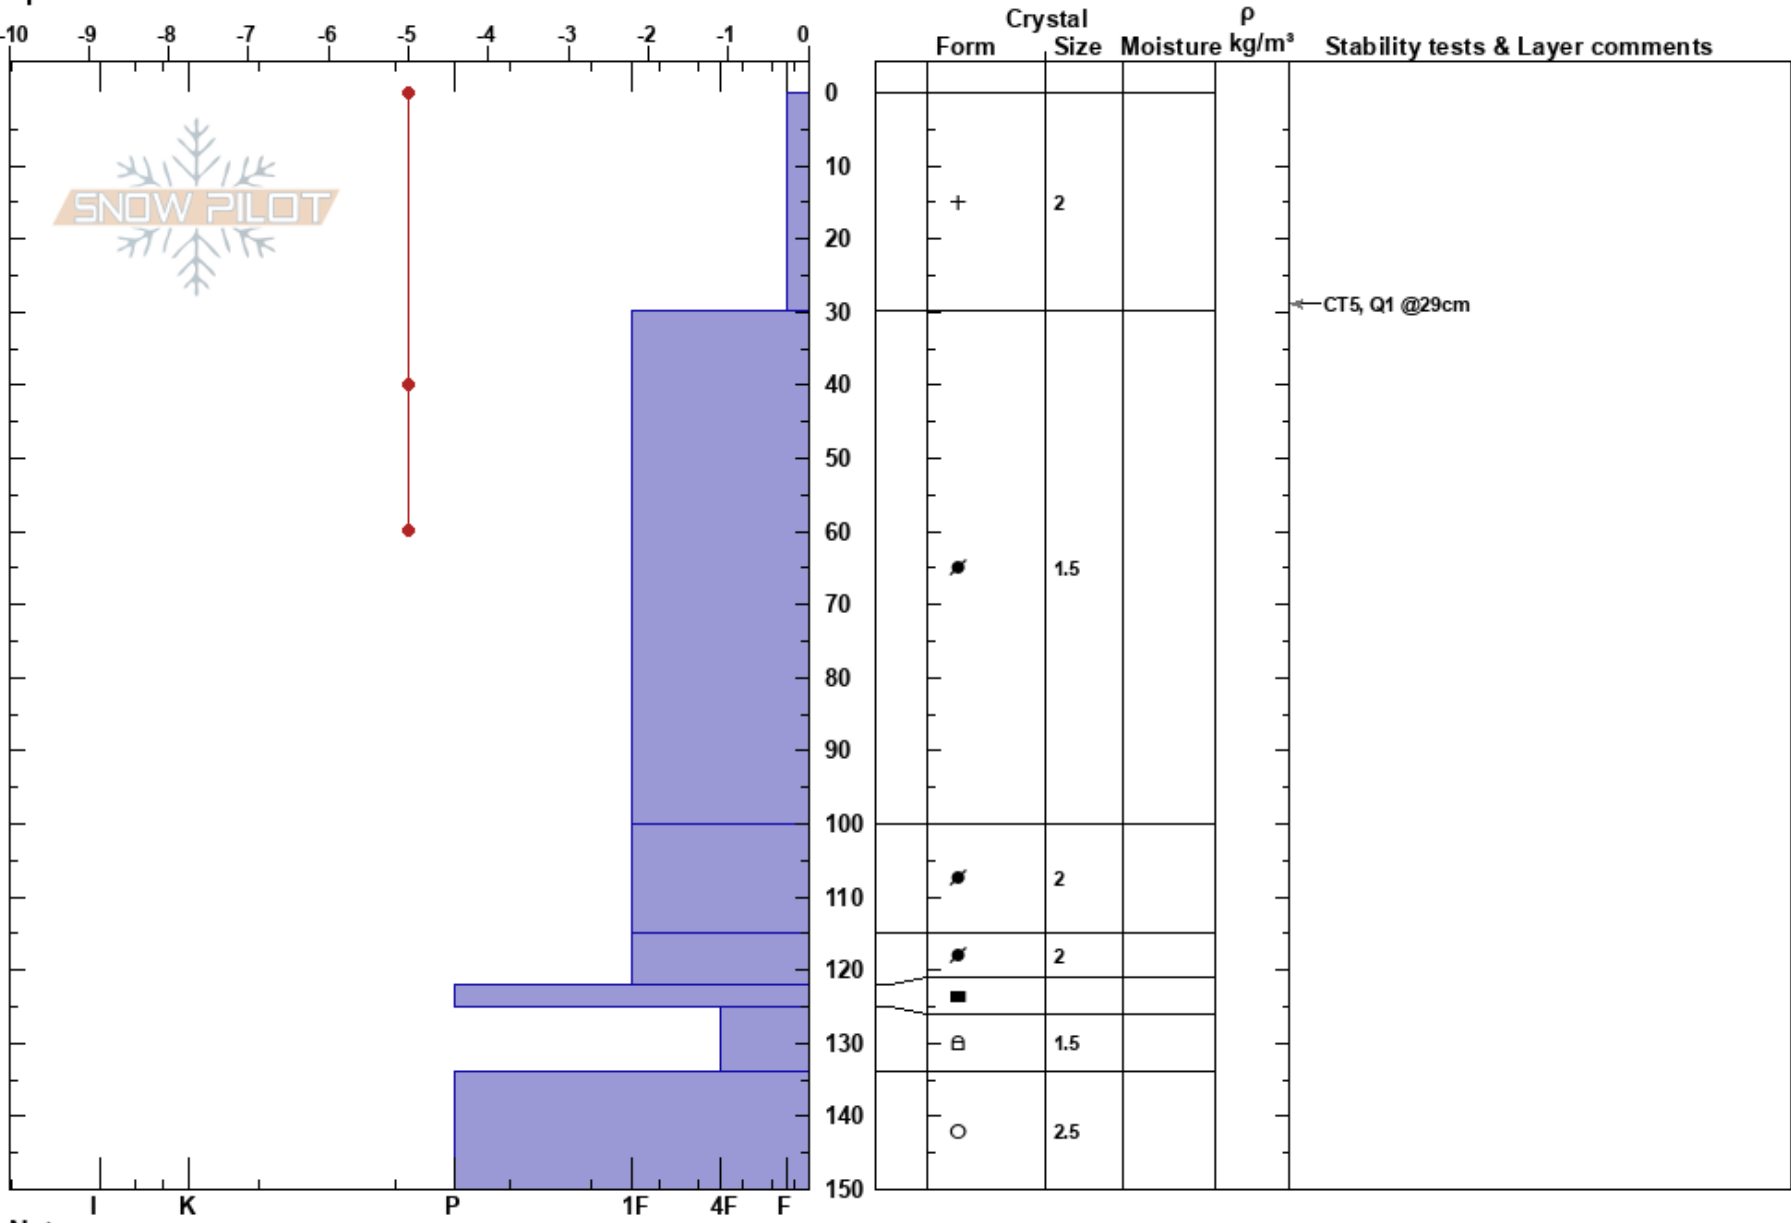

Gully 1
 Chugach Range
 AK
 Elevation: 2080 ft
 Aspect: NW
 Specifics:

Alaska Snowboard Guides 1
 03/09/2018 - 12:00pm
 Co-ord: 61.16827N, -145.64150E
 Slope Angle: 27°
 Wind Loading:

Stability: HS:150
 Air Temperature: 0°C
 Sky Cover: BKN
 Precipitation: NO
 Wind: Light Breeze
 Layer Notes:

Notes:

I K P 1F 4F F